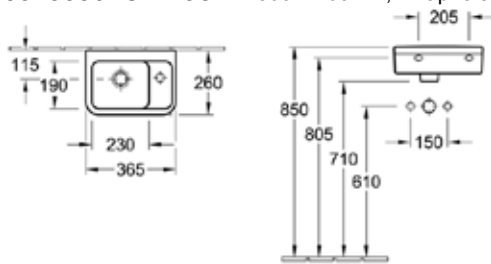

Architectura

Design and utility in one.
Featuring contemporary design - clear, succinct, purist.

www.argentaust.com.au

Architectura

Architectura Compact Handwash Basin
53733501CB Basin - 360 x 260mm, 1 Taphole

Architectura Compact Corner Handwash Basin
53743101CB Basin - 415 x 415mm, 1 Taphole

Architectura Handwash Basin
53734501 Basin - 460 x 355mm, 1 Taphole
53734501 Basin - 460 x 355mm, 1 Taphole with trap cover

Architectura Wall Basin
51756001CB Wall Basin - 480 x 600mm, 1 Taphole
5175600301CB Wall Basin - 600 x 480mm, 3 Taphole

Architectura Semi Recessed Basin
51765501 Basin - 550 x 460mm, 1 Taphole
5176550301 Basin - 550 x 460mm, 3 Taphole