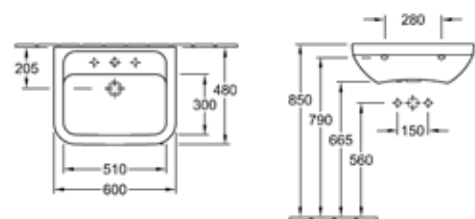

Architectura

Design and utility in one.
Featuring contemporary design - clear, succinct, purist.

www.argentaust.com.au

Architectura

Architectura Compact Handwash Basin
53733501CB Basin - 360 x 260mm, 1 Taphole

Architectura Compact Corner Handwash Basin
53743101CB Basin - 415 x 415mm, 1 Taphole

Architectura Handwash Basin
53734501 Basin - 460 x 355mm, 1 Taphole
53734501 Basin - 460 x 355mm, 1 Taphole with trap cover

Architectura Wall Basin
51756001CB Wall Basin - 480 x 600mm, 1 Taphole
5175600301CB Wall Basin - 600 x 480mm, 3 Taphole

Architectura Semi Recessed Basin
51765501 Basin - 550 x 460mm, 1 Taphole
5176550301 Basin - 550 x 460mm, 3 Taphole