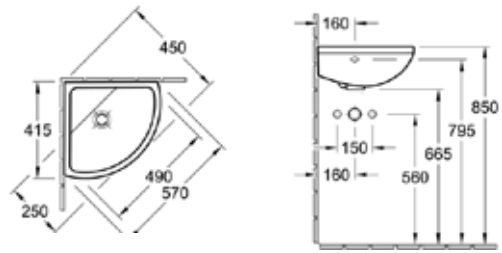

Architectura

Design and utility in one.
Featuring contemporary design - clear, succinct, purist.

www.argentaust.com.au

Architectura

Architectura Compact Handwash Basin
53733501CB Basin - 360 x 260mm, 1 Taphole

Architectura Compact Corner Handwash Basin
53743101CB Basin - 415 x 415mm, 1 Taphole

Architectura Handwash Basin
53734501 Basin - 460 x 355mm, 1 Taphole
53734501 Basin - 460 x 355mm, 1 Taphole with trap cover

Architectura Wall Basin
51756001CB Wall Basin - 480 x 600mm, 1 Taphole
5175600301CB Wall Basin - 600 x 480mm, 3 Taphole

Architectura Semi Recessed Basin
51765501 Basin - 550 x 460mm, 1 Taphole
5176550301 Basin - 550 x 460mm, 3 Taphole