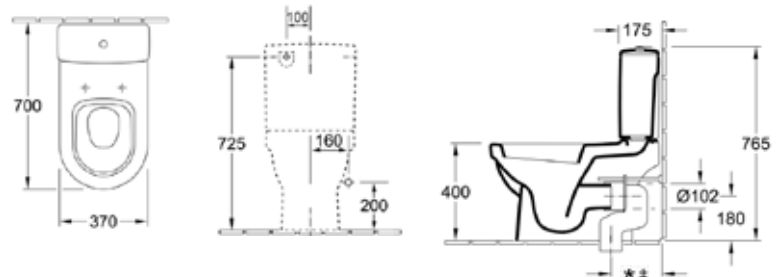

Recommended Set Out of 140mm
* Adjustment Range: with 8712: 80 - 170mm

Technical Advice Hotline 1800 356 717

email: ac@argentaust.com.au

www.argentaust.com.au

Argent Central
Ph: 1300 364 748
Fax: 1300 656 057

Brisbane
Ph: 07 3252 6101
Fax: 1300 656 057

Melbourne
Ph: 03 9250 1600
Fax: 03 9250 1699

Sydney
Ph: 02 8394 5800
Fax: 02 8394 5888

Perth
Ph: 08 9445 0500
Fax: 08 9445 0510