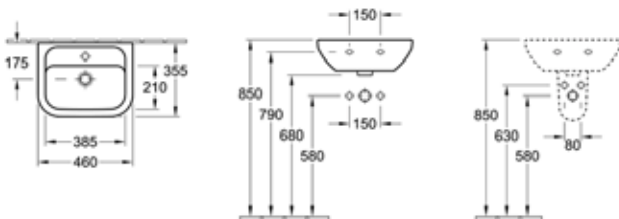

Architectura

Design and utility in one.
Featuring contemporary design - clear, succinct, purist.

www.argentaust.com.au

Architectura

Architectura Compact Handwash Basin
53733501CB Basin - 360 x 260mm, 1 Taphole

Architectura Compact Corner Handwash Basin
53743101CB Basin - 415 x 415mm, 1 Taphole

Architectura Handwash Basin
53734501 Basin - 460 x 355mm, 1 Taphole
53734501 Basin - 460 x 355mm, 1 Taphole with trap cover

Architectura Wall Basin
51756001CB Wall Basin - 480 x 600mm, 1 Taphole
5175600301CB Wall Basin - 600 x 480mm, 3 Taphole

Architectura Semi Recessed Basin
51765501 Basin - 550 x 460mm, 1 Taphole
5176550301 Basin - 550 x 460mm, 3 Taphole