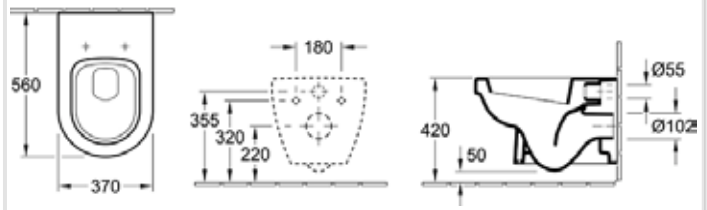

Architectura

Recommended Set Out of 140mm
* Adjustment Range: with 8712: 80 - 170mm

Technical Advice Hotline 1800 356 717

email: ac@argentaust.com.au

www.argentaust.com.au

Argent Central
Ph: 1300 364 748
Fax: 1300 656 057

Brisbane
Ph: 07 3252 6101
Fax: 1300 656 057

Melbourne
Ph: 03 9250 1600
Fax: 03 9250 1699

Sydney
Ph: 02 8394 5800
Fax: 02 8394 5888

Perth
Ph: 08 9445 0500
Fax: 08 9445 0510