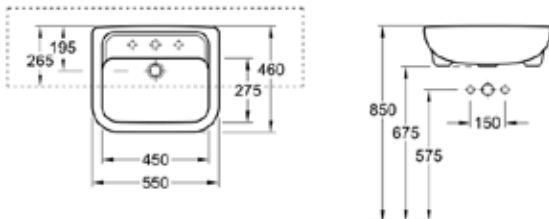

Architectura

Design and utility in one.
Featuring contemporary design - clear, succinct, purist.

www.argentaust.com.au

Architectura

Architectura Compact Handwash Basin
53733501CB Basin - 360 x 260mm, 1 Taphole

Architectura Compact Corner Handwash Basin
53743101CB Basin - 415 x 415mm, 1 Taphole

Architectura Handwash Basin
53734501 Basin - 460 x 355mm, 1 Taphole
53734501 Basin - 460 x 355mm, 1 Taphole with trap cover

Architectura Wall Basin
51756001CB Wall Basin - 480 x 600mm, 1 Taphole
5175600301CB Wall Basin - 600 x 480mm, 3 Taphole

Architectura Semi Recessed Basin
51765501 Basin - 550 x 460mm, 1 Taphole
5176550301 Basin - 550 x 460mm, 3 Taphole