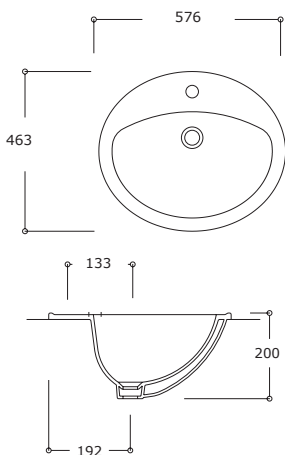

Azure Range

TP07TUL01

Round Semi-Recessed Basin

455mm Round Semi-Recessed 1 tap hole.

FC06TUL01

Semi-Recessed Basin

580 x 450mm Semi-Recessed Basin 1 tap hole.

Note: FC06TUL07 3 tap hole variant.

TP06PLV01

Corner Wash Basin

360 x 360 x 510mm Corner Wash Basin 1 tap hole.

TP02TUL01

Oval Drop In Basin

575 x 465mm Oval Drop In Basin 1 tap hole.

TP01TAL00

Oval Under Counter Basin

465 x 370mm Oval Under Counter Basin.

407901

Hand Wash Basin

450 x 320mm Hand Wash Basin 1 tap hole.

Note: Basin to be wall mounted
Suits Argent Edo Furniture ED10SF0401
& ED10SW0401.

Azure Back to Wall Toilet Suite with Soft Close Seat

Available in 4.5/3L & 6/3L.

Rear Water Entry & Bottom Water Entry

Available S & P Trap

* VARIABLE SET OUT 100 - 250MM
RECOMMENDED SET OUT 140MM

REAR & BOTTOM WATER ENTRY