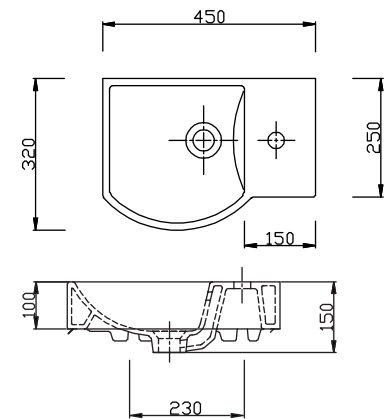

Azure Range

TP07TUL01

Round Semi-Recessed Basin

455mm Round Semi-Recessed 1 tap hole.

FC06TUL01

Semi-Recessed Basin

580 x 450mm Semi-Recessed Basin 1 tap hole.

Note: FC06TUL07 3 tap hole variant.

TP06PLV01

Corner Wash Basin

360 x 360 x 510mm Corner Wash Basin 1 tap hole.

TP02TUL01

Oval Drop In Basin

575 x 465mm Oval Drop In Basin 1 tap hole.

TP01TAL00

Oval Under Counter Basin

465 x 370mm Oval Under Counter Basin.

407901

Hand Wash Basin

450 x 320mm Hand Wash Basin 1 tap hole.

Note: Basin to be wall mounted
Suits Argent Edo Furniture ED10SF0401
& ED10SW0401.

Azure Back to Wall Toilet Suite with Soft Close Seat

Available in 4.5/3L & 6/3L.

Rear Water Entry & Bottom Water Entry

Available S & P Trap

* VARIABLE SET OUT 100 - 250MM
RECOMMENDED SET OUT 140MM

REAR & BOTTOM WATER ENTRY