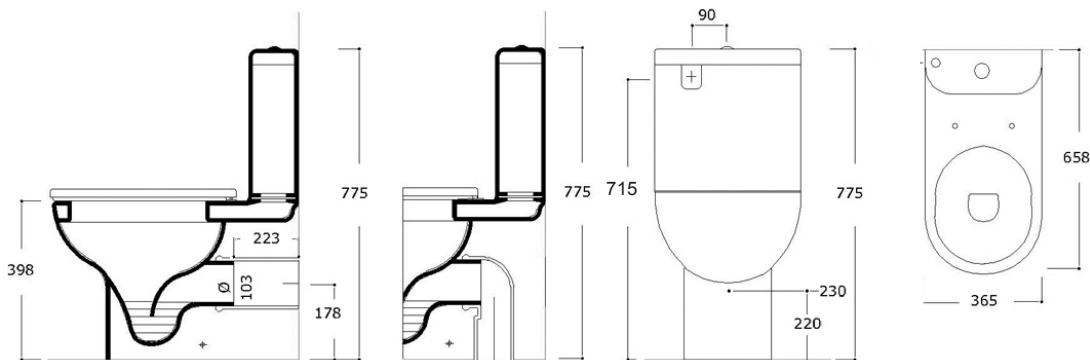

Azure Range

TP07TUL01

Round Semi-Recessed Basin

455mm Round Semi-Recessed 1 tap hole.

FC06TUL01

Semi-Recessed Basin

580 x 450mm Semi-Recessed Basin 1 tap hole.

Note: FC06TUL07 3 tap hole variant.

TP06PLV01

Corner Wash Basin

360 x 360 x 510mm Corner Wash Basin 1 tap hole.

TP02TUL01

Oval Drop In Basin

575 x 465mm Oval Drop In Basin 1 tap hole.

TP01TAL00

Oval Under Counter Basin

465 x 370mm Oval Under Counter Basin.

407901

Hand Wash Basin

450 x 320mm Hand Wash Basin 1 tap hole.

Note: Basin to be wall mounted
Suits Argent Edo Furniture ED10SF0401
& ED10SW0401.

Azure Back to Wall Toilet Suite with Soft Close Seat

Available in 4.5/3L & 6/3L.

Rear Water Entry & Bottom Water Entry

Available S & P Trap

* VARIABLE SET OUT 100 - 250MM
RECOMMENDED SET OUT 140MM

REAR & BOTTOM WATER ENTRY