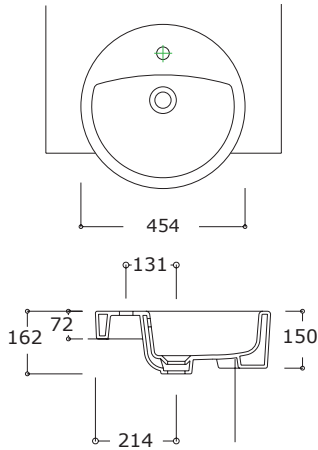

Azure Range

TP07TUL01

Round Semi-Recessed Basin

455mm Round Semi-Recessed 1 tap hole.

FC06TUL01

Semi-Recessed Basin

580 x 450mm Semi-Recessed Basin 1 tap hole.

Note: FC06TUL07 3 tap hole variant.

TP06PLV01

Corner Wash Basin

360 x 360 x 510mm Corner Wash Basin 1 tap hole.

TP02TUL01

Oval Drop In Basin

575 x 465mm Oval Drop In Basin 1 tap hole.

TP01TAL00

Oval Under Counter Basin

465 x 370mm Oval Under Counter Basin.

407901

Hand Wash Basin

450 x 320mm Hand Wash Basin 1 tap hole.

Note: Basin to be wall mounted
Suits Argent Edo Furniture ED10SF0401
& ED10SW0401.

Azure Back to Wall Toilet Suite with Soft Close Seat

Available in 4.5/3L & 6/3L.

Rear Water Entry & Bottom Water Entry

Available S & P Trap

* VARIABLE SET OUT 100 - 250MM
RECOMMENDED SET OUT 140MM

REAR & BOTTOM WATER ENTRY