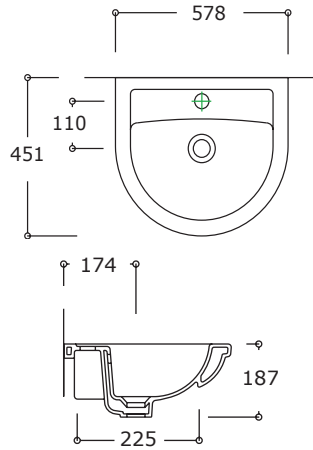

Azure Range

TP07TUL01

Round Semi-Recessed Basin

455mm Round Semi-Recessed 1 tap hole.

FC06TUL01

Semi-Recessed Basin

580 x 450mm Semi-Recessed Basin 1 tap hole.

Note: FC06TUL07 3 tap hole variant.

TP06PLV01

Corner Wash Basin

360 x 360 x 510mm Corner Wash Basin 1 tap hole.

TP02TUL01

Oval Drop In Basin

575 x 465mm Oval Drop In Basin 1 tap hole.

TP01TAL00

Oval Under Counter Basin

465 x 370mm Oval Under Counter Basin.

407901

Hand Wash Basin

450 x 320mm Hand Wash Basin 1 tap hole.

Note: Basin to be wall mounted
Suits Argent Edo Furniture ED10SF0401
& ED10SW0401.

Azure Back to Wall Toilet Suite with Soft Close Seat

Available in 4.5/3L & 6/3L.

Rear Water Entry & Bottom Water Entry

Available S & P Trap

* VARIABLE SET OUT 100 - 250MM
RECOMMENDED SET OUT 140MM

REAR & BOTTOM WATER ENTRY