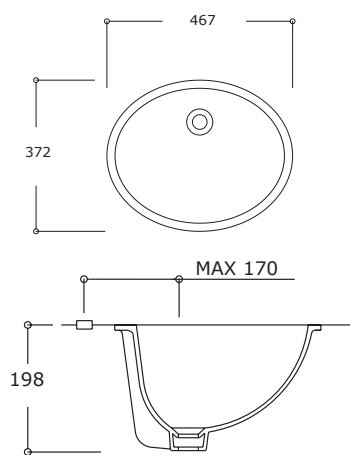

Azure Range

TP07TUL01

Round Semi-Recessed Basin

455mm Round Semi-Recessed 1 tap hole.

FC06TUL01

Semi-Recessed Basin

580 x 450mm Semi-Recessed Basin 1 tap hole.

Note: FC06TUL07 3 tap hole variant.

TP06PLV01

Corner Wash Basin

360 x 360 x 510mm Corner Wash Basin 1 tap hole.

TP02TUL01

Oval Drop In Basin

575 x 465mm Oval Drop In Basin 1 tap hole.

TP01TAL00

Oval Under Counter Basin

465 x 370mm Oval Under Counter Basin.

407901

Hand Wash Basin

450 x 320mm Hand Wash Basin 1 tap hole.

Note: Basin to be wall mounted
Suits Argent Edo Furniture ED10SF0401
& ED10SW0401.

Azure Back to Wall Toilet Suite with Soft Close Seat

Available in 4.5/3L & 6/3L.

Rear Water Entry & Bottom Water Entry

Available S & P Trap

* VARIABLE SET OUT 100 - 250MM
RECOMMENDED SET OUT 140MM

REAR & BOTTOM WATER ENTRY