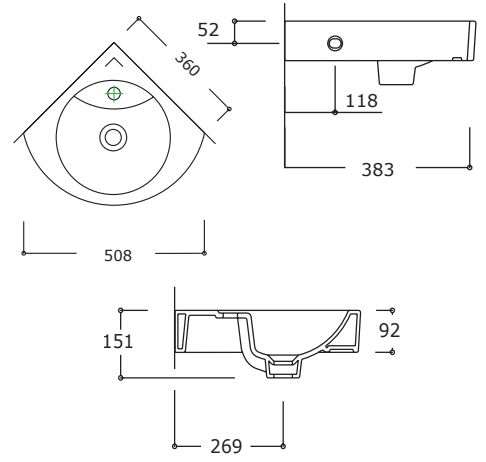

Azure Range

TP07TUL01

Round Semi-Recessed Basin

455mm Round Semi-Recessed 1 tap hole.

FC06TUL01

Semi-Recessed Basin

580 x 450mm Semi-Recessed Basin 1 tap hole.

Note: FC06TUL07 3 tap hole variant.

TP06PLV01

Corner Wash Basin

360 x 360 x 510mm Corner Wash Basin 1 tap hole.

TP02TUL01

Oval Drop In Basin

575 x 465mm Oval Drop In Basin 1 tap hole.

TP01TAL00

Oval Under Counter Basin

465 x 370mm Oval Under Counter Basin.

407901

Hand Wash Basin

450 x 320mm Hand Wash Basin 1 tap hole.

Note: Basin to be wall mounted
Suits Argent Edo Furniture ED10SF0401
& ED10SW0401.

Azure Back to Wall Toilet Suite with Soft Close Seat

Available in 4.5/3L & 6/3L.

Rear Water Entry & Bottom Water Entry

Available S & P Trap

* VARIABLE SET OUT 100 - 250MM
RECOMMENDED SET OUT 140MM

REAR & BOTTOM WATER ENTRY