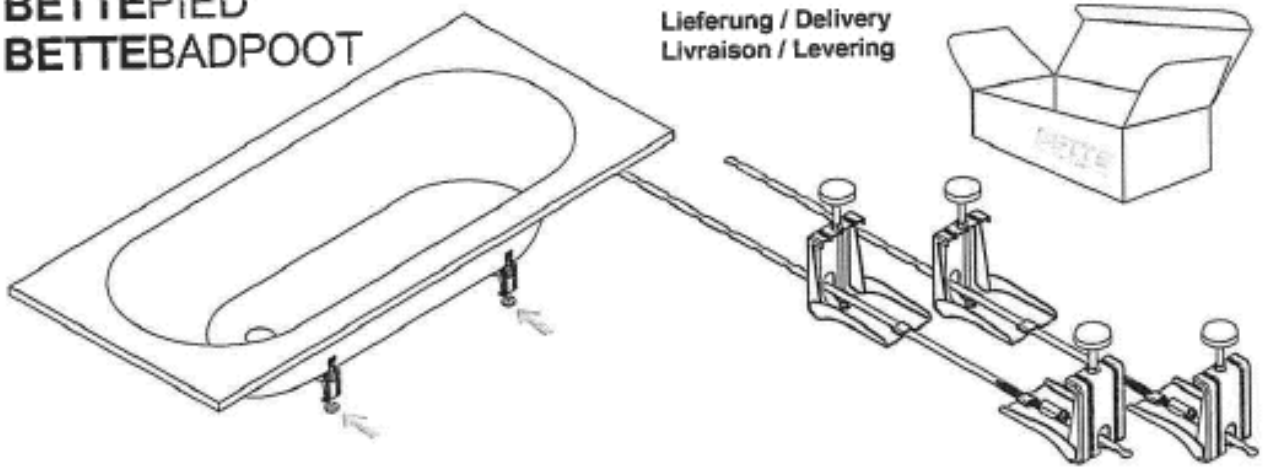

Optional Bath Feet

Recommended under bath height is 140mm.

This height can be raised by 20mm or lowered by 30mm.

Ensure there is adequate clearance if lowering the height.

**BETTE**  
Baden und Duschen

**BETTEBADEWANNENFUSS**  
**BETTECRADLE**  
**BETTEPIED**  
**BETTEBADPOOT**

Lieferung / Delivery  
Livraison / Levering

Ⓐ

Ⓑ

**BETTEBADEWANNENFUSS**  
**MONTAGE**

©

D

E

## BETTEBADEWANNENFUSS MONTAGE