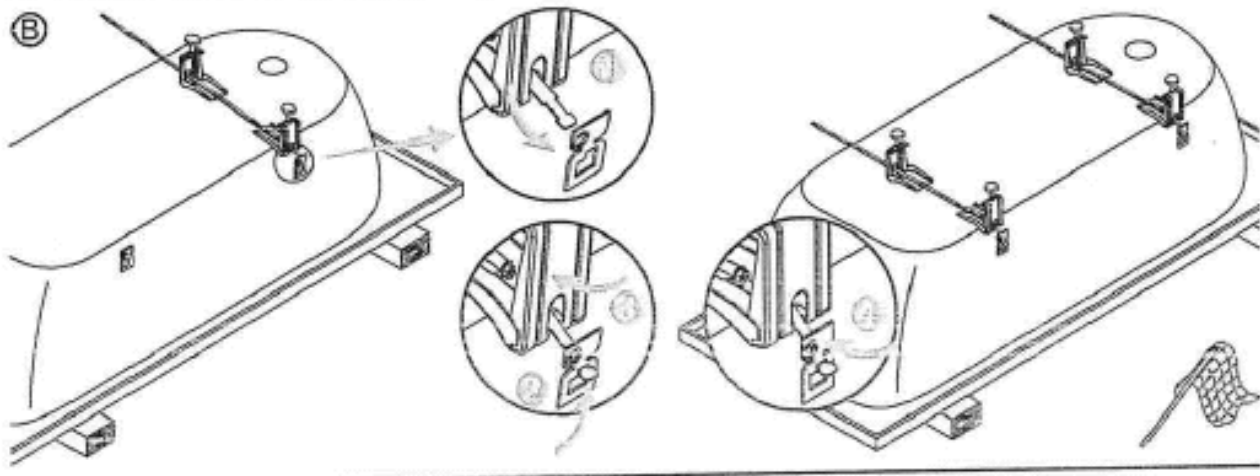

Optional Bath Feet

Recommended under bath height is 140mm.

This height can be raised by 20mm or lowered by 30mm.

Ensure there is adequate clearance if lowering the height.

**BETTE**  
Baden und Duschen

**BETTEBADEWANNENFUSS**  
**BETTECRADLE**  
**BETTEPIED**  
**BETTEBADPOOT**

Lieferung / Delivery  
Livraison / Levering

Ⓐ

Ⓑ

**BETTEBADEWANNENFUSS**  
**MONTAGE**

©

D

E

## BETTEBADEWANNENFUSS MONTAGE