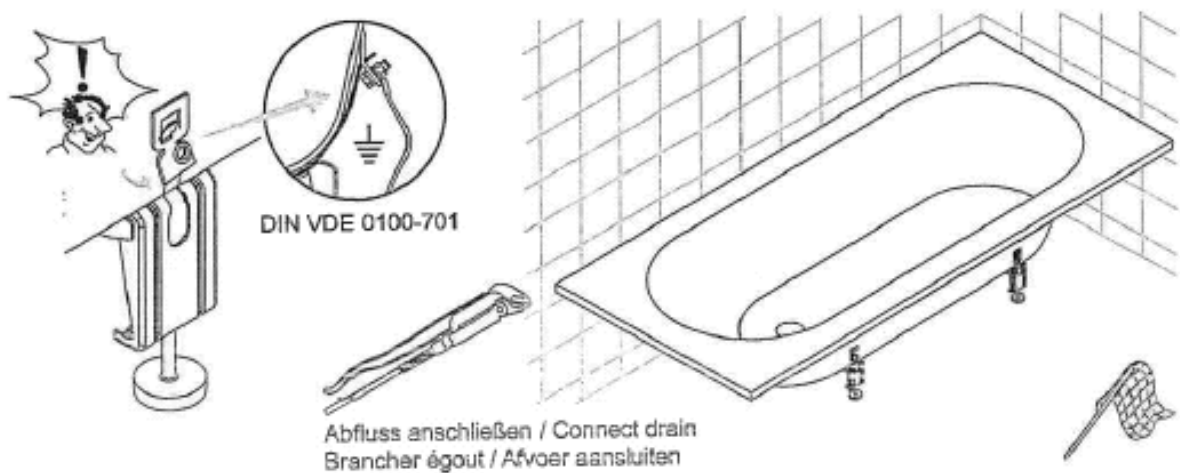

Optional Bath Feet

Recommended under bath height is 140mm.

This height can be raised by 20mm or lowered by 30mm.

Ensure there is adequate clearance if lowering the height.

**BETTE**  
Baden und Duschen

**BETTEBADEWANNENFUSS**  
**BETTECRADLE**  
**BETTEPIED**  
**BETTEBADPOOT**

Lieferung / Delivery  
Livraison / Levering

Ⓐ

Ⓑ

**BETTEBADEWANNENFUSS**  
**MONTAGE**

©

D

E

## BETTEBADEWANNENFUSS MONTAGE