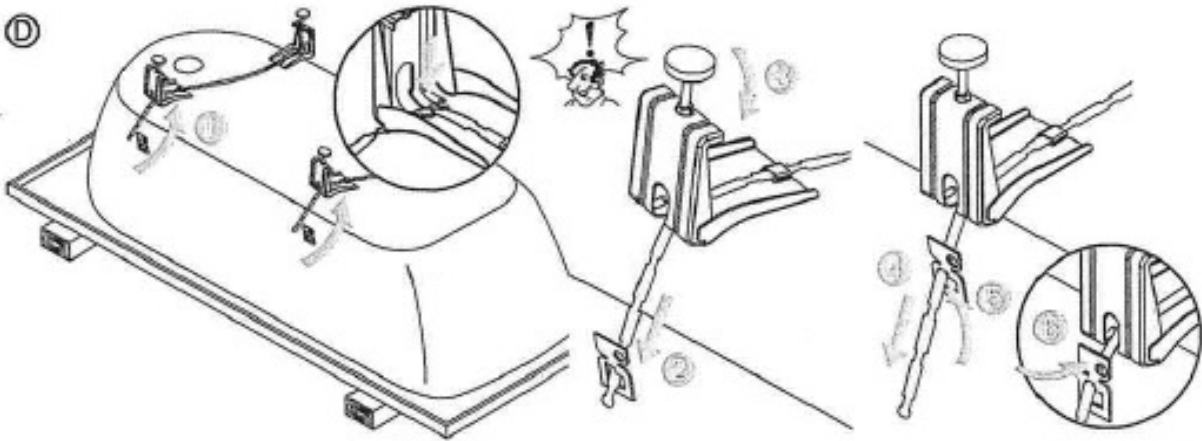

Optional Bath Feet

Recommended under bath height is 140mm.

This height can be raised by 20mm or lowered by 30mm.

Ensure there is adequate clearance if lowering the height.

**BETTE**  
Baden und Duschen

**BETTEBADEWANNENFUSS**  
**BETTECRADLE**  
**BETTEPIED**  
**BETTEBADPOOT**

Lieferung / Delivery  
Livraison / Levering

Ⓐ

Ⓑ

**BETTEBADEWANNENFUSS**  
**MONTAGE**

©

D

E

## BETTEBADEWANNENFUSS MONTAGE