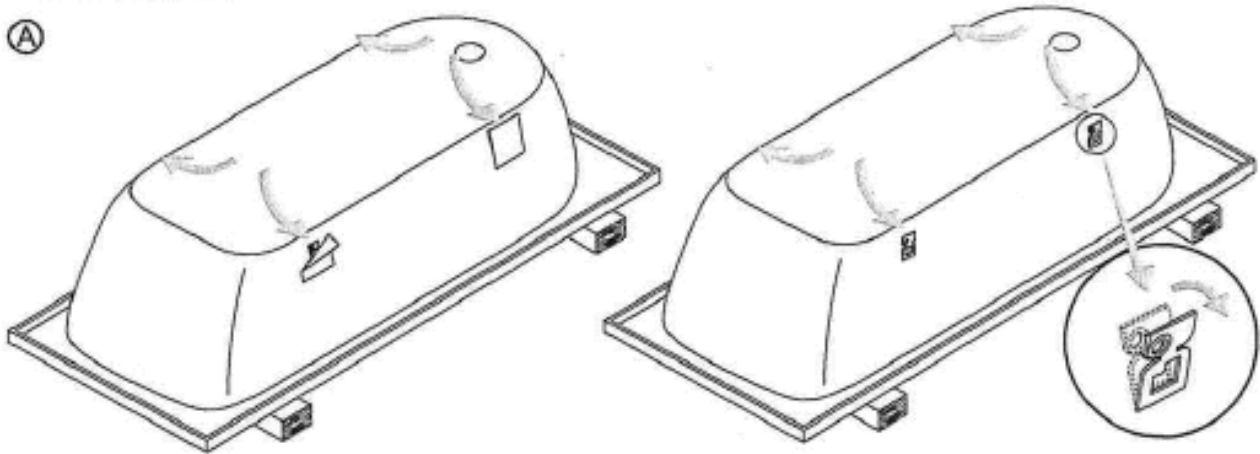

Optional Bath Feet

Recommended under bath height is 140mm.

This height can be raised by 20mm or lowered by 30mm.

Ensure there is adequate clearance if lowering the height.

**BETTE**  
Baden und Duschen

**BETTEBADEWANNENFUSS**  
**BETTECRADLE**  
**BETTEPIED**  
**BETTEBADPOOT**

Lieferung / Delivery  
Livraison / Levering

Ⓐ

Ⓑ

**BETTEBADEWANNENFUSS**  
**MONTAGE**

©

D

E

## BETTEBADEWANNENFUSS MONTAGE