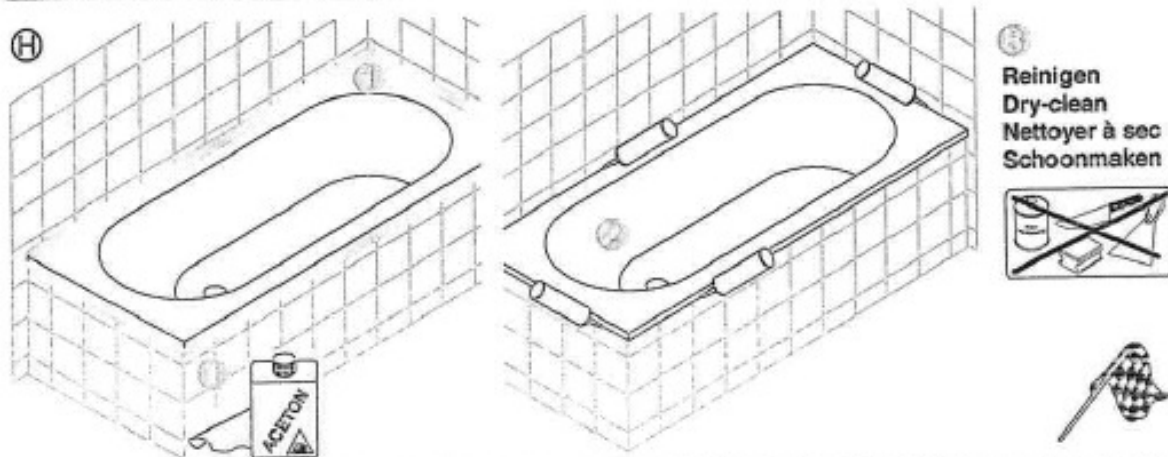

Optional:

BETTESCHALLSCHUTZSET
BETTESOUND INSULATION SET
SET D'ISOLATION PHONIQUE BETTE
BETTEGELUIDSDEMPINGSET

Art.-Nr. B57-0100