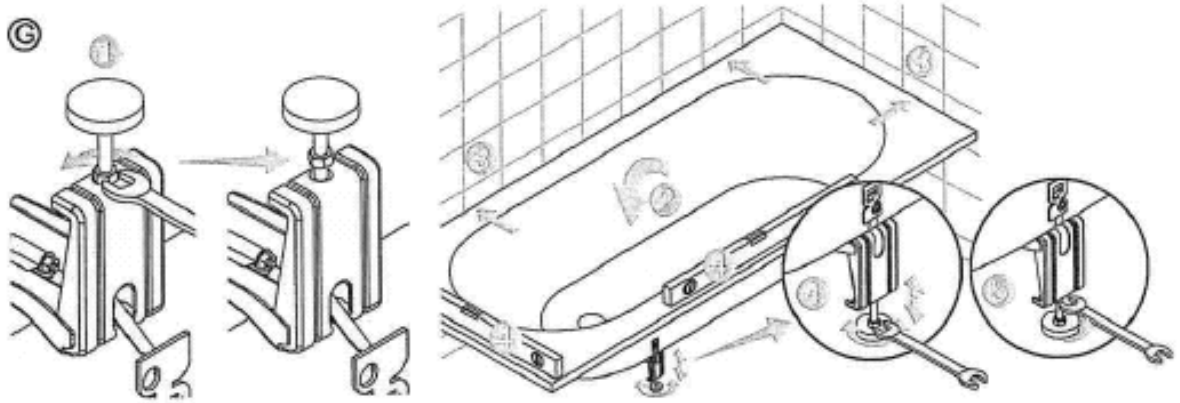

Optional Bath Feet

Recommended under bath height is 140mm.

This height can be raised by 20mm or lowered by 30mm.

Ensure there is adequate clearance if lowering the height.

**BETTE**  
Baden und Duschen

**BETTEBADEWANNENFUSS**  
**BETTECRADLE**  
**BETTEPIED**  
**BETTEBADPOOT**

Lieferung / Delivery  
Livraison / Levering

Ⓐ

Ⓑ

**BETTEBADEWANNENFUSS**  
**MONTAGE**

©

D

E

## BETTEBADEWANNENFUSS MONTAGE