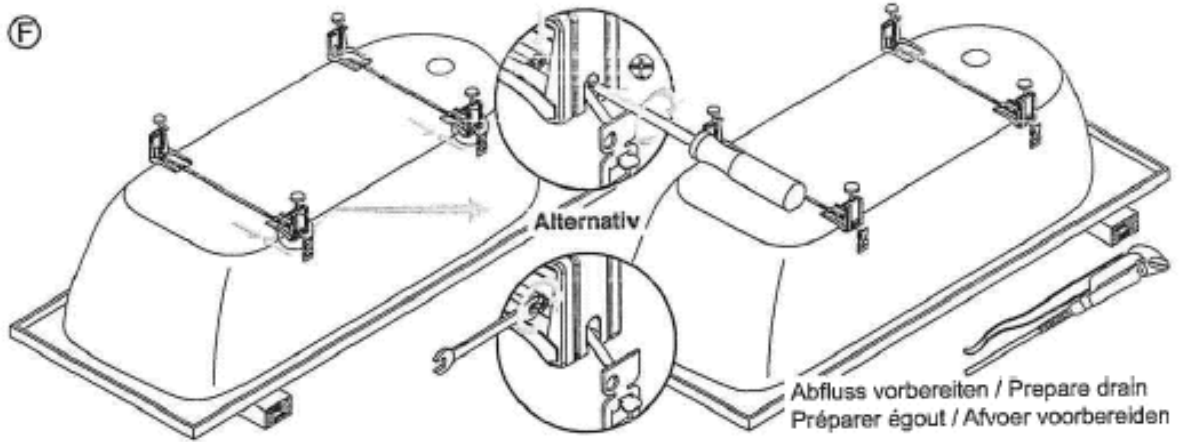

Optional Bath Feet

Recommended under bath height is 140mm.

This height can be raised by 20mm or lowered by 30mm.

Ensure there is adequate clearance if lowering the height.

**BETTE**  
Baden und Duschen

**BETTEBADEWANNENFUSS**  
**BETTECRADLE**  
**BETTEPIED**  
**BETTEBADPOOT**

Lieferung / Delivery  
Livraison / Levering

Ⓐ

Ⓑ

**BETTEBADEWANNENFUSS**  
**MONTAGE**

©

D

E

## BETTEBADEWANNENFUSS MONTAGE