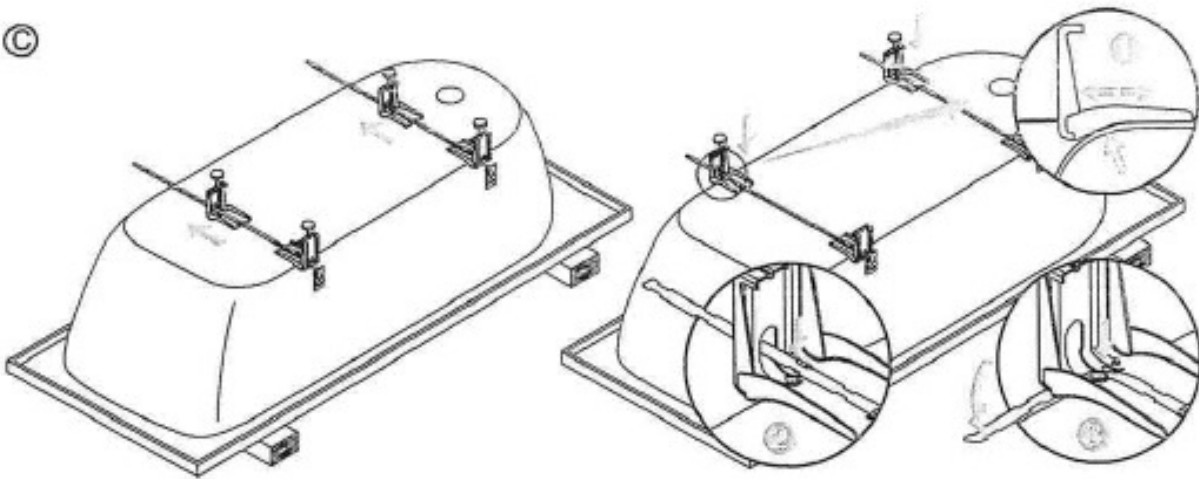

Optional Bath Feet

Recommended under bath height is 140mm.

This height can be raised by 20mm or lowered by 30mm.

Ensure there is adequate clearance if lowering the height.

**BETTE**  
Baden und Duschen

**BETTEBADEWANNENFUSS**  
**BETTECRADLE**  
**BETTEPIED**  
**BETTEBADPOOT**

Lieferung / Delivery  
Livraison / Levering

Ⓐ

Ⓑ

**BETTEBADEWANNENFUSS**  
**MONTAGE**

©

D

E

## BETTEBADEWANNENFUSS MONTAGE