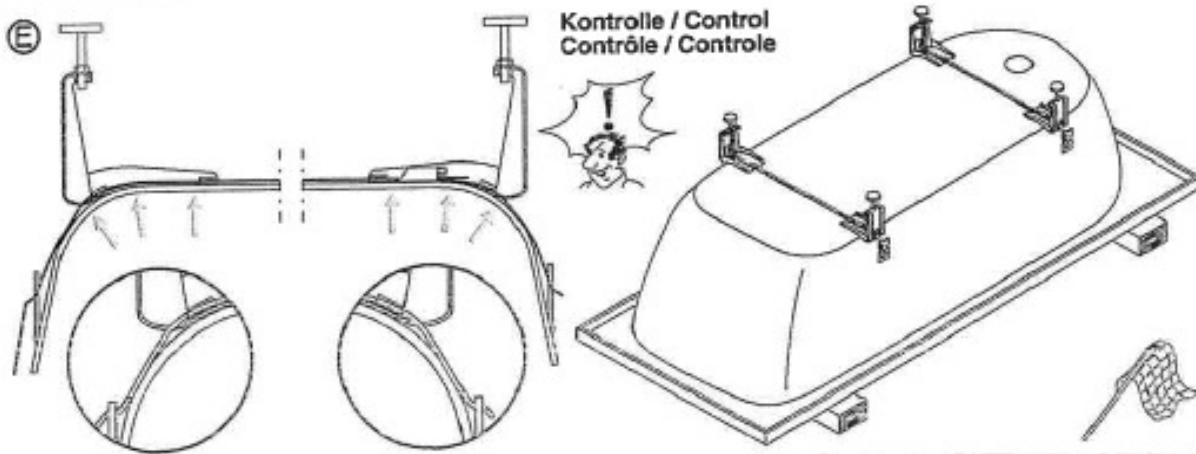

Optional Bath Feet

Recommended under bath height is 140mm.

This height can be raised by 20mm or lowered by 30mm.

Ensure there is adequate clearance if lowering the height.

**BETTE**  
Baden und Duschen

**BETTEBADEWANNENFUSS**  
**BETTECRADLE**  
**BETTEPIED**  
**BETTEBADPOOT**

Lieferung / Delivery  
Livraison / Levering

Ⓐ

Ⓑ

**BETTEBADEWANNENFUSS**  
**MONTAGE**

©

D

E

## BETTEBADEWANNENFUSS MONTAGE