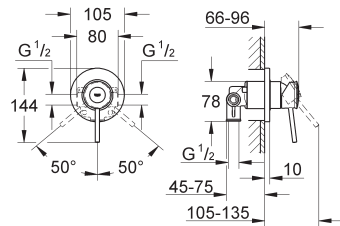

chrome

*Includes Popup Waste and Swivel Nozzle

19581000 + 53966B
GROHE BauClassic
Shower Mixer

chrome

19580000 + 53965B
GROHE BauClassic
Diverter Mixer

chrome

GROHE SilkMove®

GROHE StarLight®