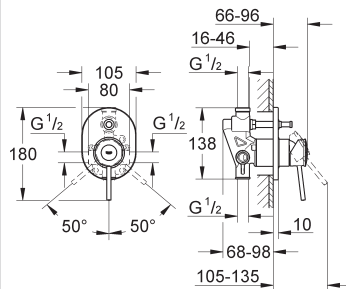

chrome

*Includes Popup Waste and Swivel Nozzle

19581000 + 53966B
GROHE BauClassic
Shower Mixer

chrome

19580000 + 53965B
GROHE BauClassic
Diverter Mixer

chrome

GROHE SilkMove®

GROHE StarLight®