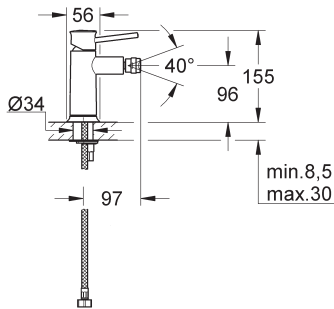

19581000 + 53966B
GROHE BauClassic
Shower Mixer

chrome

*Includes Popup Waste and Swivel Nozzle