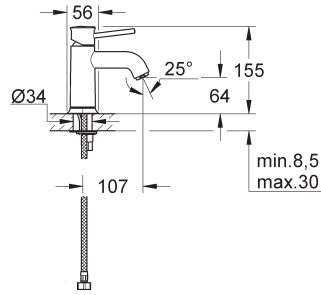

GROHE BAUCLASSIC

23180000
GROHE BauClassic
Basin Mixer

chrome

4 Lpm WELS 6 Star