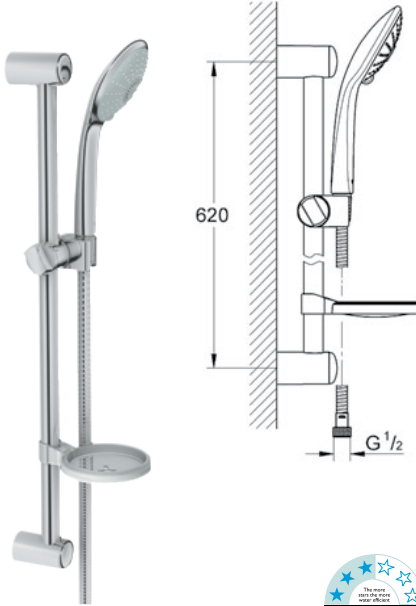

All Euphoria hand and head showers feature the popular and opulent Rain spray pattern, which can be supplemented with a choice of second optional spray function: Massage spray.

reddot design award  
best of the best 2009

# GROHE Euphoria

ENJOY WATER

**27266B**Euphoria Classic Shower Set  
600mm

Spray Patterns: Rain

Inc. Soap Dish, Wall Union &  
Flex Hose 1750mm.  
9L/pm WELS 3 STAR**27231B**Euphoria Massage Shower Set  
600mm

Spray Patterns: Rain and Massage

Inc. Soap Dish, Wall Union &  
Flex Hose 1750mm.  
9L/pm WELS 3 STAR**27261B**Euphoria Massage Shower Set  
600mm Adjustable Rail

Spray Patterns: Rain and Massage

Inc. Soap Dish, Wall Union &  
Flex Hose 1750mm.  
9L/pm WELS 3 STAR**27368B**Euphoria Cosmopolitan  
Shower Set 900mm  
Single Spray PatternInc. Soap Dish, Wall Union &  
Flex Hose 1750mm.  
9L/pm WELS 3 STAR**27270B**Euphoria Classic  
Overhead Shower & Arm  
Spray Patterns: RainInc. chrome arm.  
9L/pm WELS 3 STAR**27265**Euphoria Classic Shower  
Spray Patterns: Rain

Chrome Hand Piece

**27221**Euphoria Massage Shower  
w-dimmer  
Spray Pattern: Rain and Massage

Chrome Hand Piece

Technical Advice Hotline 1800 356 717

email: [ac@argentaust.com.au](mailto:ac@argentaust.com.au)[www.argentaust.com.au](http://www.argentaust.com.au)Argent Central  
Ph: 1300 364 748  
Fax: 1300 656 057Brisbane  
Ph: 07 3252 6101  
Fax: 1300 656 057Melbourne  
Ph: 03 9250 1600  
Fax: 03 9250 1699Sydney  
Ph: 02 8394 5800  
Fax: 02 8394 5888Perth  
Ph: 08 9445 0500  
Fax: 08 9445 0510