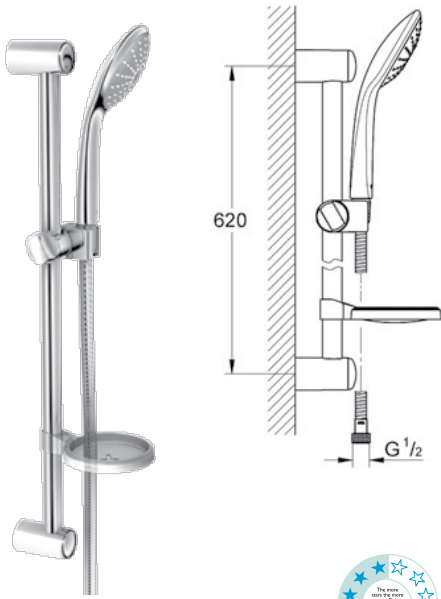

- 
GROHE StarLight®
- 
GROHE CoolTouch®
- 
GROHE DreamSpray®
- 
GROHE Massage

The ergonomic design of the Euphoria hand shower features an extended handle that flows seamlessly into the spray face surrounding it with an elegant ring of chrome. For an unparalleled shower experience, GROHE DreamSpray® distributes the water evenly to every nozzle.

All Euphoria hand and head showers feature the popular and opulent Rain spray pattern, which can be supplemented with a choice of second optional spray function: Massage spray.

reddot design award  
best of the best 2009

# GROHE Euphoria

ENJOY WATER

**27266B**Euphoria Classic Shower Set  
600mm

Spray Patterns: Rain

Inc. Soap Dish, Wall Union &  
Flex Hose 1750mm.  
9L/pm WELS 3 STAR**27231B**Euphoria Massage Shower Set  
600mm

Spray Patterns: Rain and Massage

Inc. Soap Dish, Wall Union &  
Flex Hose 1750mm.  
9L/pm WELS 3 STAR**27261B**Euphoria Massage Shower Set  
600mm Adjustable Rail

Spray Patterns: Rain and Massage

Inc. Soap Dish, Wall Union &  
Flex Hose 1750mm.  
9L/pm WELS 3 STAR**27368B**Euphoria Cosmopolitan  
Shower Set 900mm  
Single Spray PatternInc. Soap Dish, Wall Union &  
Flex Hose 1750mm.  
9L/pm WELS 3 STAR**27270B**Euphoria Classic  
Overhead Shower & Arm  
Spray Patterns: RainInc. chrome arm.  
9L/pm WELS 3 STAR**27265**Euphoria Classic Shower  
Spray Patterns: Rain