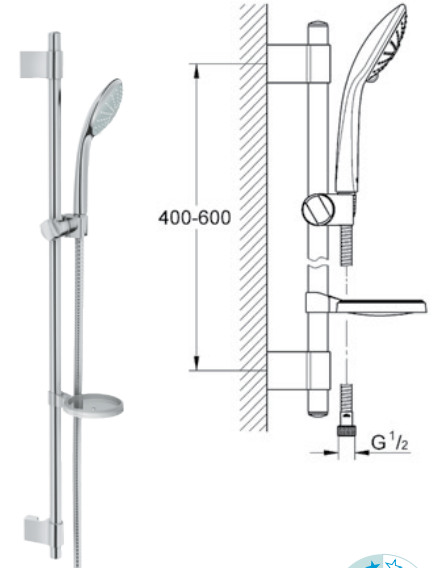

All Euphoria hand and head showers feature the popular and opulent Rain spray pattern, which can be supplemented with a choice of second optional spray function: Massage spray.

reddot design award  
best of the best 2009

# GROHE Euphoria

ENJOY WATER

**27266B**Euphoria Classic Shower Set  
600mm

Spray Patterns: Rain

Inc. Soap Dish, Wall Union &  
Flex Hose 1750mm.  
9L/pm WELS 3 STAR**27231B**Euphoria Massage Shower Set  
600mm

Spray Patterns: Rain and Massage

Inc. Soap Dish, Wall Union &  
Flex Hose 1750mm.  
9L/pm WELS 3 STAR**27261B**Euphoria Massage Shower Set  
600mm Adjustable Rail

Spray Patterns: Rain and Massage

Inc. Soap Dish, Wall Union &  
Flex Hose 1750mm.  
9L/pm WELS 3 STAR**27368B**Euphoria Cosmopolitan  
Shower Set 900mm  
Single Spray PatternInc. Soap Dish, Wall Union &  
Flex Hose 1750mm.  
9L/pm WELS 3 STAR**27270B**Euphoria Classic  
Overhead Shower & Arm  
Spray Patterns: RainInc. chrome arm.  
9L/pm WELS 3 STAR**27265**Euphoria Classic Shower  
Spray Patterns: Rain