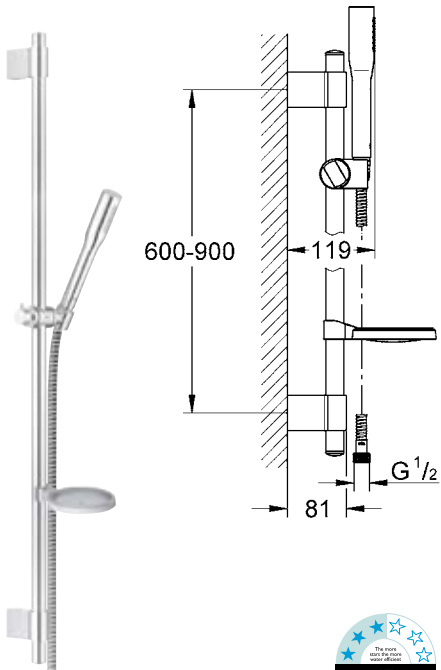

All Euphoria hand and head showers feature the popular and opulent Rain spray pattern, which can be supplemented with a choice of second optional spray function: Massage spray.

reddot design award  
best of the best 2009

# GROHE Euphoria

ENJOY WATER

**27266B**Euphoria Classic Shower Set  
600mm

Spray Patterns: Rain

Inc. Soap Dish, Wall Union &  
Flex Hose 1750mm.  
9L/pm WELS 3 STAR**27231B**Euphoria Massage Shower Set  
600mm

Spray Patterns: Rain and Massage

Inc. Soap Dish, Wall Union &  
Flex Hose 1750mm.  
9L/pm WELS 3 STAR**27261B**Euphoria Massage Shower Set  
600mm Adjustable Rail

Spray Patterns: Rain and Massage

Inc. Soap Dish, Wall Union &  
Flex Hose 1750mm.  
9L/pm WELS 3 STAR**27368B**Euphoria Cosmopolitan  
Shower Set 900mm  
Single Spray PatternInc. Soap Dish, Wall Union &  
Flex Hose 1750mm.  
9L/pm WELS 3 STAR**27270B**Euphoria Classic  
Overhead Shower & Arm  
Spray Patterns: RainInc. chrome arm.  
9L/pm WELS 3 STAR**27265**Euphoria Classic Shower  
Spray Patterns: Rain

Chrome Hand Piece

**27221**Euphoria Massage Shower  
w-dimmer  
Spray Pattern: Rain and Massage

Chrome Hand Piece

Technical Advice Hotline 1800 356 717

email: [ac@argentaust.com.au](mailto:ac@argentaust.com.au)[www.argentaust.com.au](http://www.argentaust.com.au)Argent Central  
Ph: 1300 364 748  
Fax: 1300 656 057Brisbane  
Ph: 07 3252 6101  
Fax: 1300 656 057Melbourne  
Ph: 03 9250 1600  
Fax: 03 9250 1699Sydney  
Ph: 02 8394 5800  
Fax: 02 8394 5888Perth  
Ph: 08 9445 0500  
Fax: 08 9445 0510