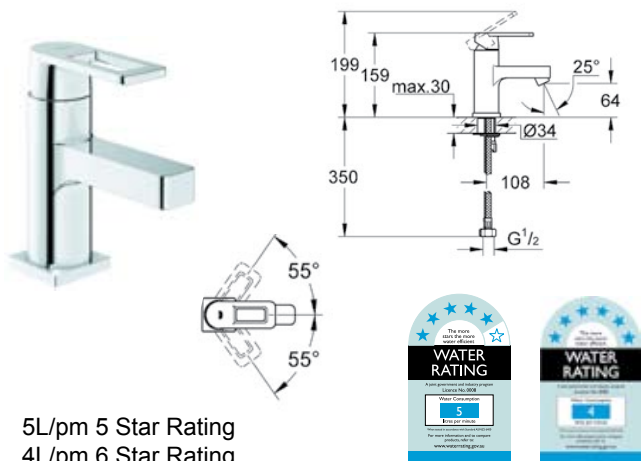

GROHE SilkMove® technology, for precise control over water temperature and flow, enhances the ergonomic design of Quadra's loop handle. The basin mixer is supplemented by bath and shower mixers, all finished with GROHE StarLight®, Grohe's refined chrome surface.

GROHE Quadra

ENJOY WATER

32640 (5 Star)
32640006 (6 Star)
 Quadra Single Level Basin Mixer

5L/pm 5 Star Rating
 4L/pm 6 Star Rating

32636B
 Quadra Bidet Mixer

w/- Pop-up Plug & Swivel Nozzle

57455XB + 53966B
 Quadra Bath or Shower Mixer

w/- Small Square Coverplate

57456XB + 53965B
 Quadra Bath or Shower Diverter Mixer

w/- Small Rectangular Coverplate

58455XB + 53967B
 Quadra Mixer Combination Coverplate

Spout Sold Separately

Radiant long life shine that resists dirt and tarnishing.