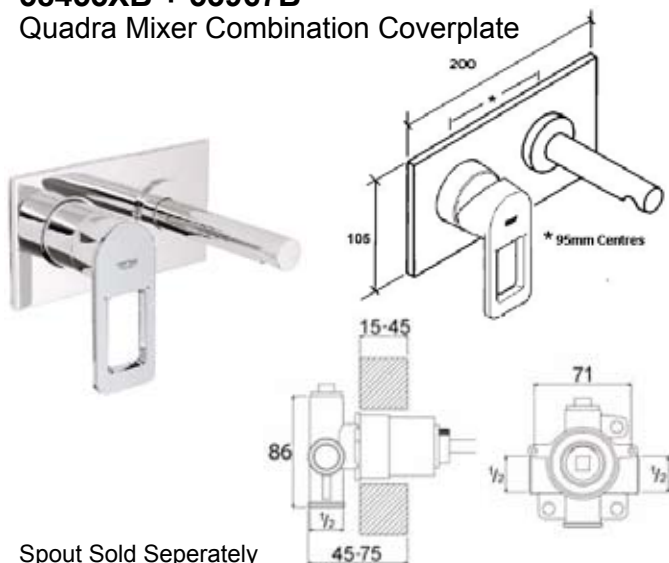

w/- Small Square Coverplate

57456XB + 53965B
 Quadra Bath or Shower Diverter Mixer

w/- Small Rectangular Coverplate

58455XB + 53967B
 Quadra Mixer Combination Coverplate

Spout Sold Separately

Radiant long life shine that resists dirt and tarnishing.