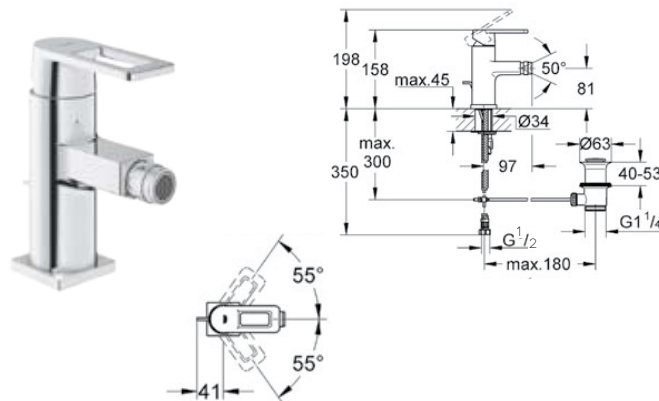

32636B
Quadra Bidet Mixer