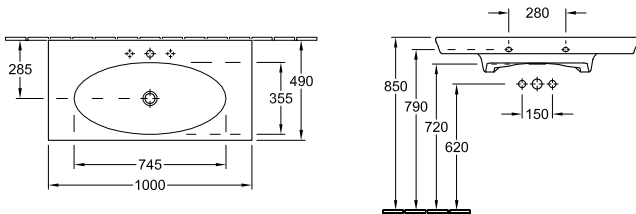

# La Belle

**La Belle 1000mm basin**  
 6124G1R1CB Wall Basin - 1 Taphole with overflow  
 6124G103R1CB Wall Basin - 3 Taphole with overflow

**La Belle 700mm basin**  
 6126G1R1CB Wall Basin - 1 Taphole with overflow  
 6126G103R1CB Wall Basin - 3 Taphole with overflow

**La Belle 520mm basin**  
 7324G0R1CB Wall Basin - 1 Taphole with overflow

**La Belle Suite**  
 562710R1SCCB Suite - Wall Mounted WC

Available in WELS 3 Star 6/3L and WELS 4 Star 4.5/3L

**La Belle Bidet**  
 542700R1CB Bidet - Wall Mounted Bidet