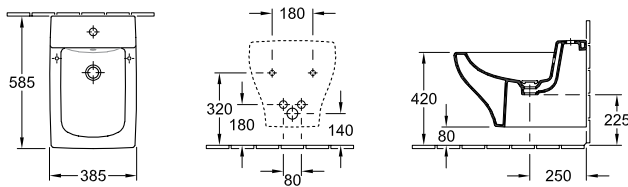

**La Belle 520mm basin**  
 7324G0R1CB Wall Basin - 1 Taphole with overflow

**La Belle Suite**  
 562710R1SCCB Suite - Wall Mounted WC

Available in WELS 3 Star 6/3L and WELS 4 Star 4.5/3L

**La Belle Bidet**  
 542700R1CB Bidet - Wall Mounted Bidet