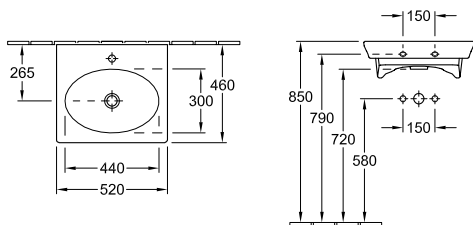

# La Belle

**La Belle 1000mm basin**  
 6124G1R1CB Wall Basin - 1 Taphole with overflow  
 6124G103R1CB Wall Basin - 3 Taphole with overflow

**La Belle 700mm basin**  
 6126G1R1CB Wall Basin - 1 Taphole with overflow  
 6126G103R1CB Wall Basin - 3 Taphole with overflow

**La Belle 520mm basin**  
 7324G0R1CB Wall Basin - 1 Taphole with overflow

**La Belle Suite**  
 562710R1SCCB Suite - Wall Mounted WC

Available in WELS 3 Star 6/3L and WELS 4 Star 4.5/3L

**La Belle Bidet**  
 542700R1CB Bidet - Wall Mounted Bidet