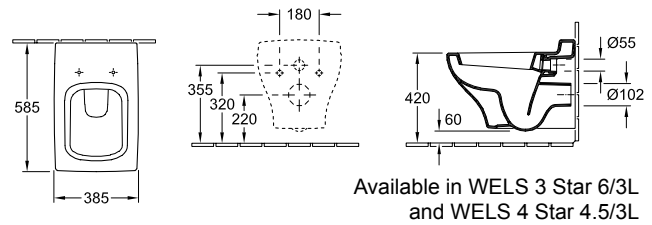

# La Belle

**La Belle 1000mm basin**  
 6124G1R1CB Wall Basin - 1 Taphole with overflow  
 6124G103R1CB Wall Basin - 3 Taphole with overflow

**La Belle 700mm basin**  
 6126G1R1CB Wall Basin - 1 Taphole with overflow  
 6126G103R1CB Wall Basin - 3 Taphole with overflow

**La Belle 520mm basin**  
 7324G0R1CB Wall Basin - 1 Taphole with overflow

**La Belle Suite**  
 562710R1SCCB Suite - Wall Mounted WC

Available in WELS 3 Star 6/3L and WELS 4 Star 4.5/3L

**La Belle Bidet**  
 542700R1CB Bidet - Wall Mounted Bidet