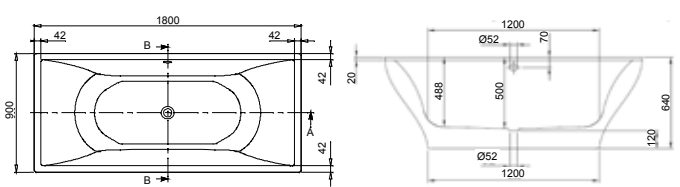

La Belle bath
BQ180LAB2PB - Freestanding Bath & Surround

Technical Advice Hotline 1800 356 717

email: ac@argentaust.com.au

www.argentaust.com.au

Argent Central
Ph: 1300 364 748
Fax: 1300 656 057

Brisbane
Ph: 07 3252 6101
Fax: 1300 656 057

Melbourne
Ph: 03 9250 1600
Fax: 03 9250 1699

Sydney
Ph: 02 8394 5800
Fax: 02 8394 5888

Perth
Ph: 08 9445 0500
Fax: 08 9445 0510