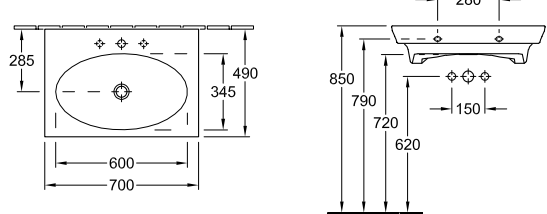

# La Belle

**La Belle 1000mm basin**  
 6124G1R1CB Wall Basin - 1 Taphole with overflow  
 6124G103R1CB Wall Basin - 3 Taphole with overflow

**La Belle 700mm basin**  
 6126G1R1CB Wall Basin - 1 Taphole with overflow  
 6126G103R1CB Wall Basin - 3 Taphole with overflow