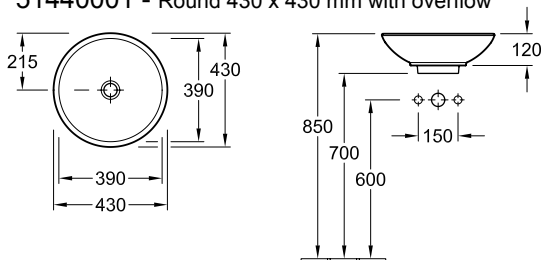

Counter Top

Loop & Friends Oval Counter top basin
51510001 - Oval 585 x 380 mm with overflow

Loop & Friends Rectangle Counter top basin
51540001 - Rectangle 585 x 380 mm with overflow

Loop & Friends Round Counter top basin
51480001 - Round 380 x 380 mm with overflow

Loop & Friends Square Counter top basin
51490001 - Square 380 x 380 mm with overflow

Loop & Friends Round Counter top basin
51440001 - Round 430 x 430 mm with overflow

Note: Basins are supplied with non closing ceramic waste fitting.
Optional chrome pop up waste 942340F.
Available to order.