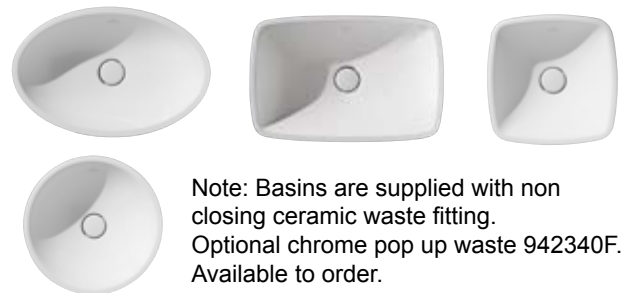

Counter Top

Loop & Friends Oval Counter top basin
51510001 - Oval 585 x 380 mm with overflow

Loop & Friends Rectangle Counter top basin
51540001 - Rectangle 585 x 380 mm with overflow

Loop & Friends Round Counter top basin
51480001 - Round 380 x 380 mm with overflow

Loop & Friends Square Counter top basin
51490001 - Square 380 x 380 mm with overflow

Loop & Friends Round Counter top basin
51440001 - Round 430 x 430 mm with overflow

Note: Basins are supplied with non closing ceramic waste fitting.
Optional chrome pop up waste 942340F.
Available to order.