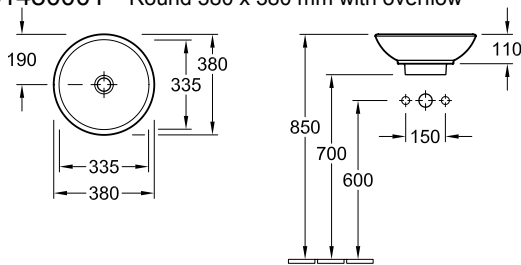

Counter Top

Loop & Friends Oval Counter top basin
51510001 - Oval 585 x 380 mm with overflow

Loop & Friends Rectangle Counter top basin
51540001 - Rectangle 585 x 380 mm with overflow

Loop & Friends Round Counter top basin
51480001 - Round 380 x 380 mm with overflow

Loop & Friends Square Counter top basin
51490001 - Square 380 x 380 mm with overflow

Loop & Friends Round Counter top basin
51440001 - Round 430 x 430 mm with overflow

Note: Basins are supplied with non closing ceramic waste fitting.
Optional chrome pop up waste 942340F.
Available to order.