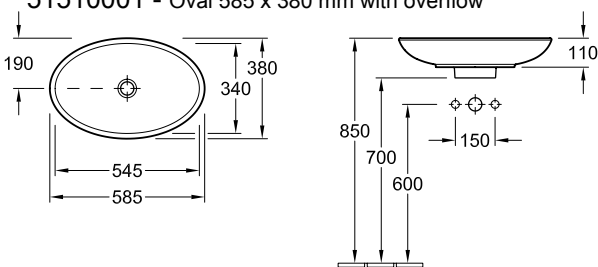

Counter Top

Loop & Friends Oval Counter top basin
51510001 - Oval 585 x 380 mm with overflow

Loop & Friends Rectangle Counter top basin
51540001 - Rectangle 585 x 380 mm with overflow

Loop & Friends Round Counter top basin
51480001 - Round 380 x 380 mm with overflow

Loop & Friends Square Counter top basin
51490001 - Square 380 x 380 mm with overflow

Loop & Friends Round Counter top basin
51440001 - Round 430 x 430 mm with overflow

Note: Basins are supplied with non closing ceramic waste fitting.
Optional chrome pop up waste 942340F.
Available to order.