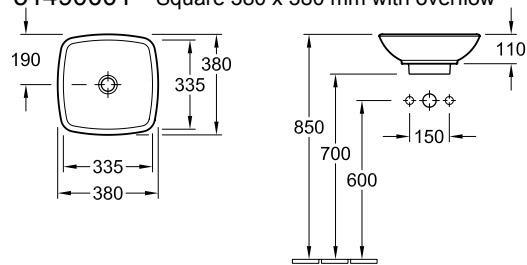

Counter Top

Loop & Friends Oval Counter top basin
51510001 - Oval 585 x 380 mm with overflow

Loop & Friends Rectangle Counter top basin
51540001 - Rectangle 585 x 380 mm with overflow

Loop & Friends Round Counter top basin
51480001 - Round 380 x 380 mm with overflow

Loop & Friends Square Counter top basin
51490001 - Square 380 x 380 mm with overflow

Loop & Friends Round Counter top basin
51440001 - Round 430 x 430 mm with overflow

Note: Basins are supplied with non closing ceramic waste fitting.
Optional chrome pop up waste 942340F.
Available to order.