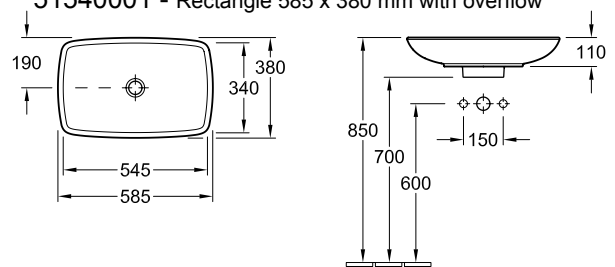

Counter Top

Loop & Friends Oval Counter top basin
51510001 - Oval 585 x 380 mm with overflow

Loop & Friends Rectangle Counter top basin
51540001 - Rectangle 585 x 380 mm with overflow

Loop & Friends Round Counter top basin
51480001 - Round 380 x 380 mm with overflow

Loop & Friends Square Counter top basin
51490001 - Square 380 x 380 mm with overflow

Loop & Friends Round Counter top basin
51440001 - Round 430 x 430 mm with overflow

Note: Basins are supplied with non closing ceramic waste fitting.
Optional chrome pop up waste 942340F.
Available to order.