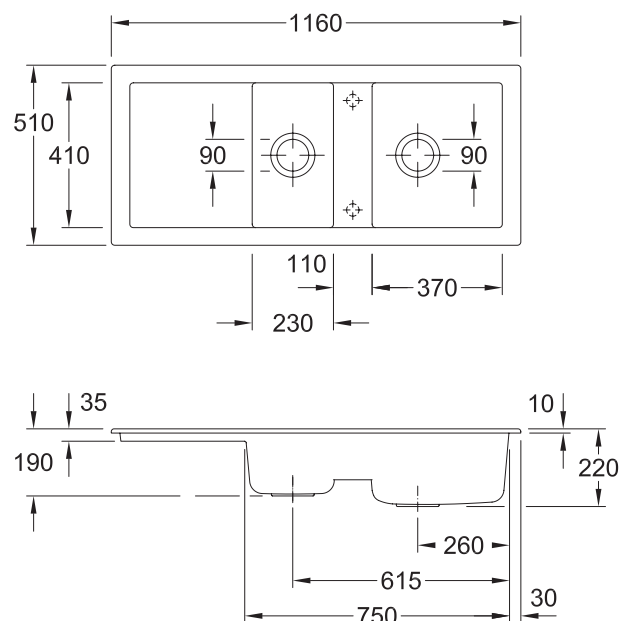

- SUBWAY 80 SINK
672601R1 White
672601i4 Graphite
672601R1SDB White with Liquid Soap Dispenser
672601i4SDB Graphite with Liquid Soap Dispenser

Built-in Bowl & 1/2 sink with draining board with **ceramicplus** finish
 1160x510mm

Features & Benefits:

- Taphole position/s can be specified
- Reversible: Sink can be mounted with bowl on left or right side
- Suitable for optional water filter & /or liquid soap dispenser
- Supplied standard in **ceramicplus** easy clean finish
- Supplied standard with stainless steel basket-waste & overflow
- Suitable for use with waste disposal unit

METRIC ART 90 : Image shown fitted with optional pop-up waste fittings

METRIC ART 90 SINK

679301R1 White

679301i4 Graphite

679301R1SDB White with Soap Dispenser

679301i4SDB Graphite with Soap Dispenser

Built-in Double Bowl sink
with **ceramicplus** finish
920x510mm