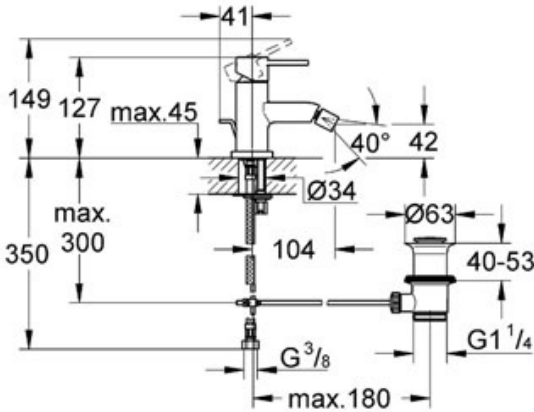

GROHE®
ENJOY WATER

ENJOY WATER

ALLURE Single Lever Basin Mixer
7.5 L/pm 4 star rating

32251

ALLURE Single Lever Bidet Mixer
with pop-up waste and swivel nozzle

32147B

ALLURE Small Shower Mixer

small round coverplate 57317XB+53966B

ALLURE Bath or Shower Diverter Mixer

small rectangular coverplate 57315XB+53965B

ALLURE Combination Mixer

NB: Spout not included, please see Argent range for options

with rectangular coverplate 58317XB+53967B