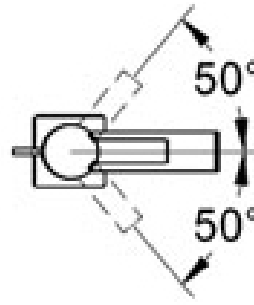

GROHE®
ENJOY WATER

ENJOY WATER

ALLURE Single Lever Basin Mixer
7.5 L/pm 4 star rating

32251

ALLURE Single Lever Bidet Mixer
with pop-up waste and swivel nozzle

32147B

ALLURE Small Shower Mixer

small round coverplate 57317XB+53966B