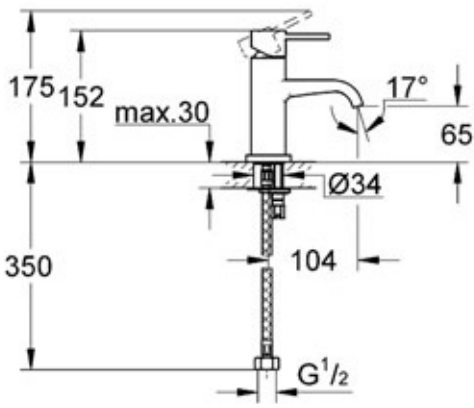

GROHE®
ENJOY WATER

ENJOY WATER

ALLURE Single Lever Basin Mixer
7.5 L/pm 4 star rating

32251

ALLURE Single Lever Bidet Mixer
with pop-up waste and swivel nozzle

32147B

ALLURE Small Shower Mixer

small round coverplate 57317XB+53966B

ALLURE Bath or Shower Diverter Mixer

small rectangular coverplate 57315XB+53965B

ALLURE Combination Mixer

NB: Spout not included, please see Argent range for options

with rectangular coverplate 58317XB+53967B