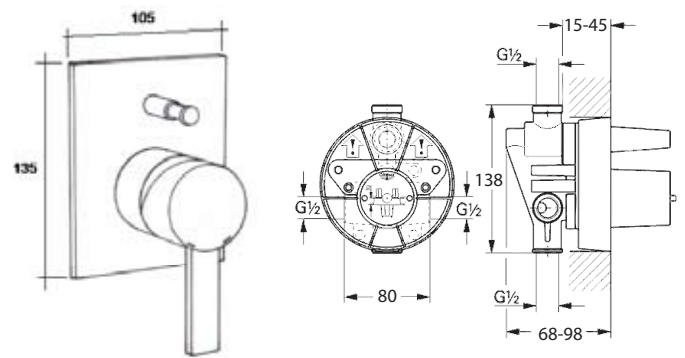

GROHE®
ENJOY WATER

ENJOY WATER

ALLURE Single Lever Basin Mixer
7.5 L/pm 4 star rating

32251

ALLURE Single Lever Bidet Mixer
with pop-up waste and swivel nozzle

32147B

ALLURE Small Shower Mixer

small round coverplate 57317XB+53966B

ALLURE Bath or Shower Diverter Mixer

small rectangular coverplate 57315XB+53965B

ALLURE Combination Mixer

NB: Spout not included, please see Argent range for options

with rectangular coverplate 58317XB+53967B