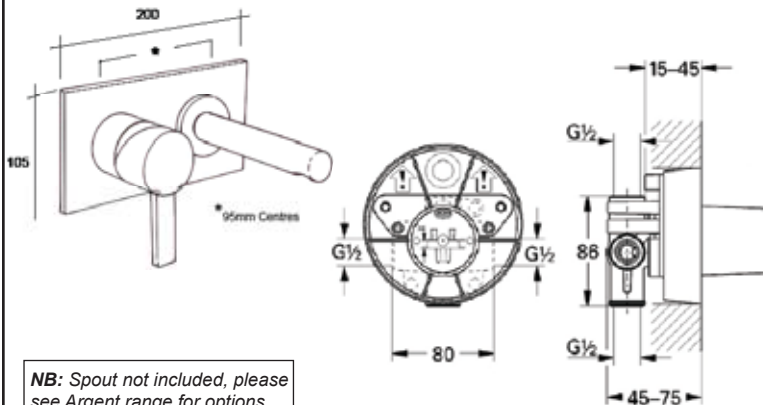

GROHE®
ENJOY WATER

ENJOY WATER

ALLURE Single Lever Basin Mixer
7.5 L/pm 4 star rating

32251

ALLURE Single Lever Bidet Mixer
with pop-up waste and swivel nozzle

32147B

ALLURE Small Shower Mixer

small round coverplate 57317XB+53966B

ALLURE Bath or Shower Diverter Mixer

small rectangular coverplate 57315XB+53965B

ALLURE Combination Mixer

NB: Spout not included, please see Argent range for options

with rectangular coverplate 58317XB+53967B