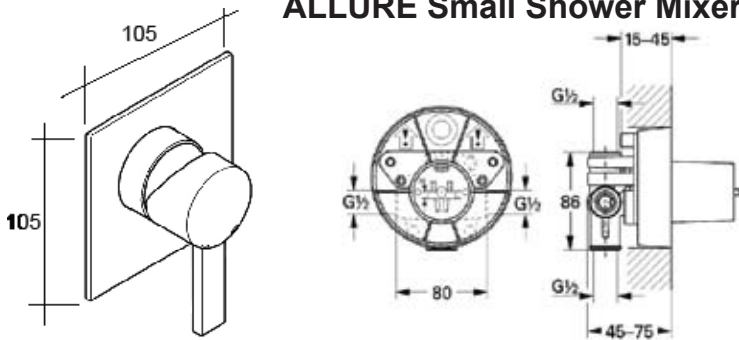

GROHE®
ENJOY WATER

ENJOY WATER

ALLURE Single Lever Basin Mixer
7.5 L/pm 4 star rating

32251

ALLURE Single Lever Bidet Mixer
with pop-up waste and swivel nozzle

32147B

ALLURE Small Shower Mixer

small round coverplate 57317XB+53966B

ALLURE Bath or Shower Diverter Mixer

small rectangular coverplate 57315XB+53965B

ALLURE Combination Mixer

NB: Spout not included, please see Argent range for options

with rectangular coverplate 58317XB+53967B