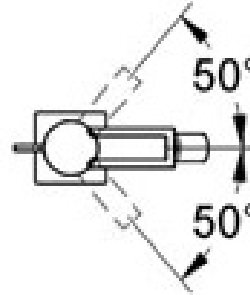

GROHE®
ENJOY WATER

ENJOY WATER

ALLURE Single Lever Basin Mixer
7.5 L/pm 4 star rating

32251

ALLURE Single Lever Bidet Mixer
with pop-up waste and swivel nozzle

32147B

ALLURE Small Shower Mixer

small round coverplate 57317XB+53966B

ALLURE Bath or Shower Diverter Mixer

small rectangular coverplate 57315XB+53965B

ALLURE Combination Mixer

NB: Spout not included, please see Argent range for options

with rectangular coverplate 58317XB+53967B