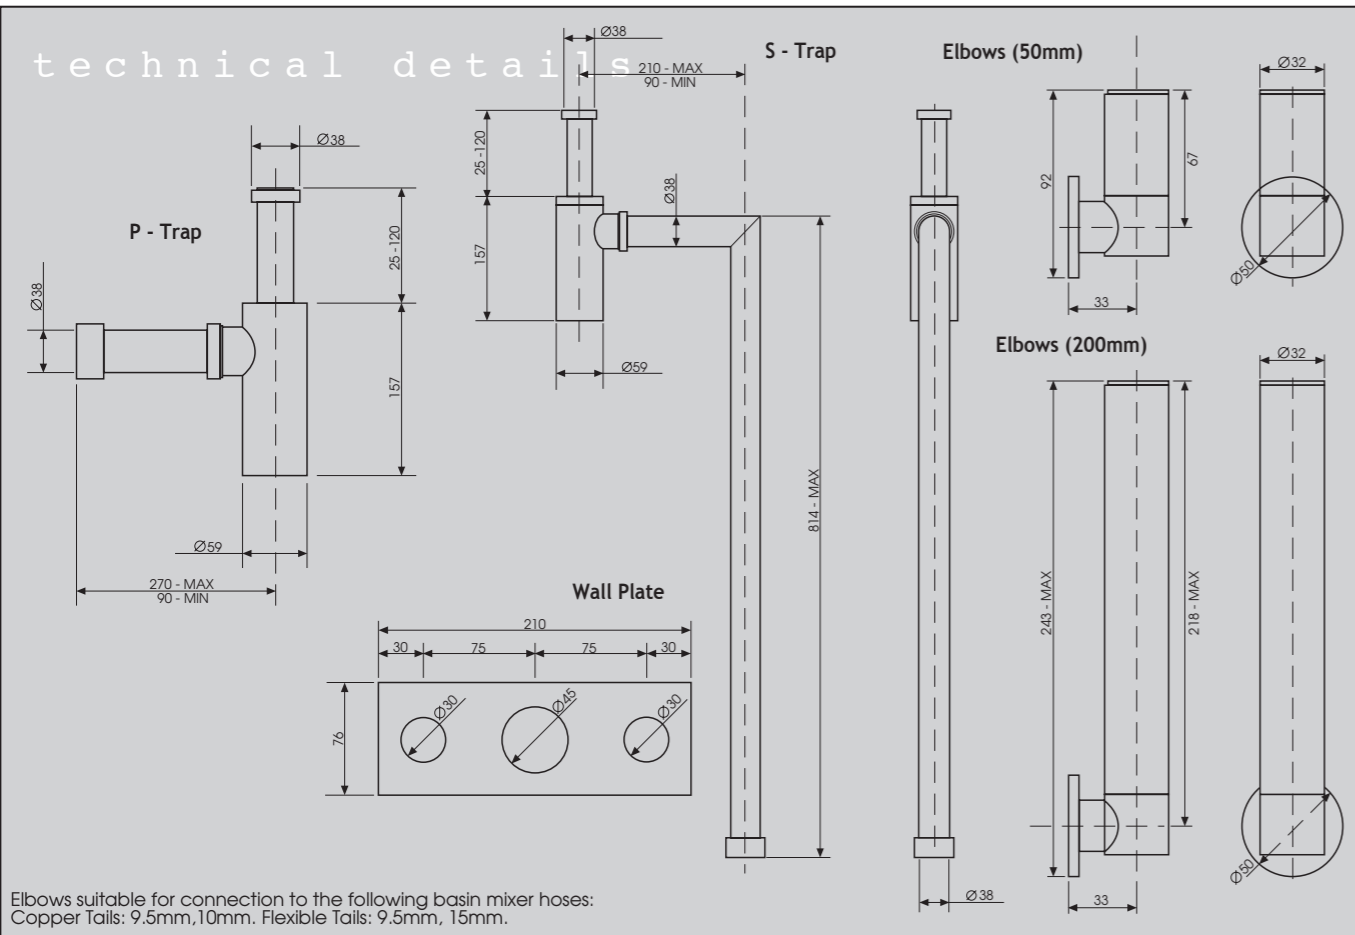

40 - 32mm Waste Adaptor 28921

32mm Plug and Waste 28910F

Bottletraps^{plus} By Argent

Argent Central PO Box 2093 Fortitude Valley Qld 4006 Phone 1300 364 748 Fax 1300 656 057	Argent Brisbane 18 Wandoo Street Fortitude Valley Qld 4006 Phone 07 3252 6101 Fax 07 3252 6188	Argent Sydney 80 Abercrombie Street Chippendale NSW 2008 Phone 02 8394 5800 Fax 02 8394 5888	Argent Melbourne 206 - 208 Coventry Street South Melbourne Vic 3205 Phone 03 9682 1231 Fax 03 9696 7661

Technical Advice Hotline: 1800 356 717, e-mail: argentcentral@argentaust.com.au, www.argentaust.com.au