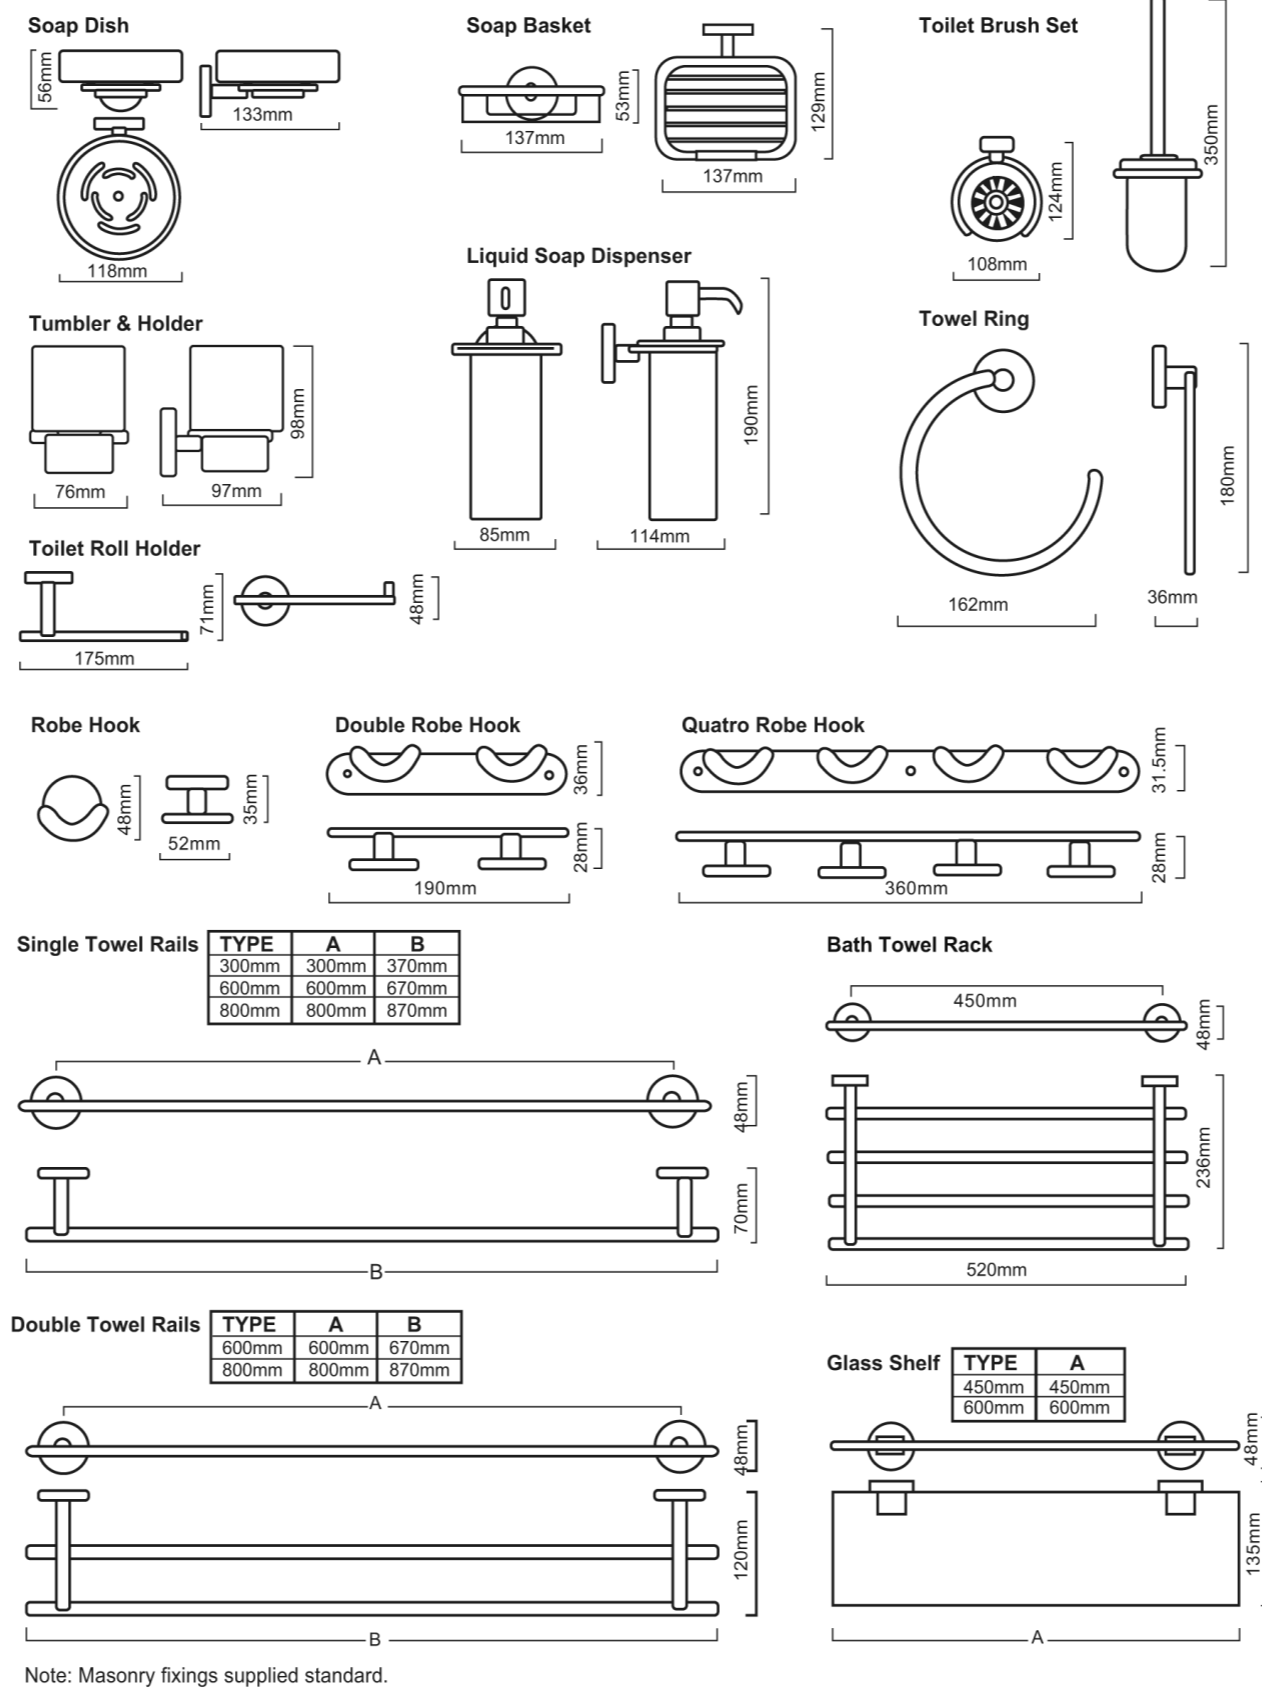

Technical Details

Technical Details

Note: Masonry fixings supplied standard.

**Note: Meno Round & Meno Square has the same dimensions except for the backing plate.
Allow an additional 5mm depth when installing Meno Square.
Round Meno backing plate: 48mm diameter x 5mm.
Meno Square backing plate: 40mm x 40mm x 10mm.**

Toilet Brush Set
265294

Toilet Roll Holder
265251

Soap Dish
265259

Soap Basket
265269

Liquid Soap Dispenser
265289

Square Soap Dish
265559

Square Soap Basket
265569

Square Liquid Soap Dispenser
265589

Tumbler & Holder
265258

Towel Ring
265260

Towel Rail 300mm - 265213
Towel Rail 600mm - 265224
Towel Rail 800mm - 265232

Square Tumbler & Holder
265558

Square Towel Ring
265560

Square Towel Rail 300mm - 265513
Square Towel Rail 600mm - 265524
Square Towel Rail 800mm - 265532

Square Towel Rack 450mm
265544

Square Glass Shelf 450mm - 265598
Square Glass Shelf 600mm - 265599

Square

Presence of Modern Form

Continuing the simplistic design structure, Meno Square combines square forms and straight lines to establish a unique and flexible range of bathroom accessories.