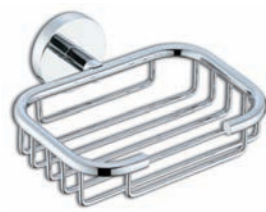

Technical Details

Technical Details

Note: Masonry fixings supplied standard.

**Note: Meno Round & Meno Square has the same dimensions except for the backing plate.
Allow an additional 5mm depth when installing Meno Square.
Round Meno backing plate: 48mm diameter x 5mm.
Meno Square backing plate: 40mm x 40mm x 10mm.**

Uncomplicated and pure in presence, Meno integrates with most bathroom products to provide you greater choice when decorating your bathroom.

Robe Hook
265253

Double Robe Hook
265252

Quatro Robe Hook
265254

Toilet Brush Set
265294

Toilet Roll Holder
265251

Soap Dish
265259

Soap Basket
265269

Liquid Soap Dispenser
265289

Square Soap Dish
265559

Square Soap Basket
265569

Square Liquid Soap Dispenser
265589

Tumbler & Holder
265258

Towel Ring
265260

Towel Rail 300mm - 265213
Towel Rail 600mm - 265224
Towel Rail 800mm - 265232

Square Tumbler & Holder
265558

Square Towel Ring
265560

Square Towel Rail 300mm - 265513
Square Towel Rail 600mm - 265524
Square Towel Rail 800mm - 265532