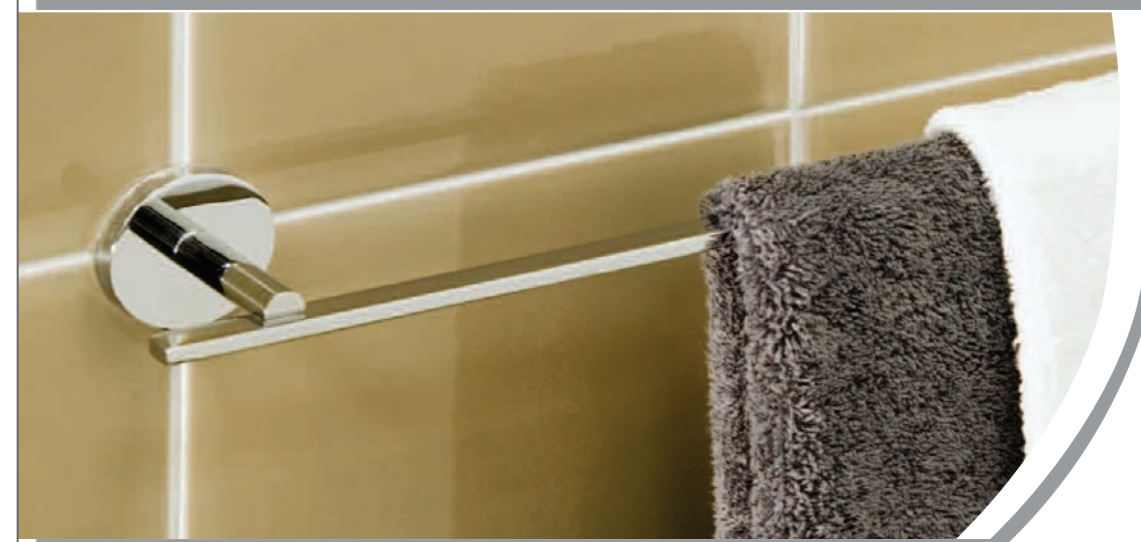

Technical Details

Technical Details

Note: Masonry fixings supplied standard.

**Note: Meno Round & Meno Square has the same dimensions except for the backing plate.
Allow an additional 5mm depth when installing Meno Square.
Round Meno backing plate: 48mm diameter x 5mm.
Meno Square backing plate: 40mm x 40mm x 10mm.**

Brisbane 18 Wandoo Street Fortitude Valley QLD 4006 Phone: 07 3252 6101 Fax: 1300 656 057	Sydney 80 Abercrombie Street Chippendale NSW 2008 Phone: 02 8394 5800 Fax: 02 8394 5888	Melbourne 206-208 Coventry Street South Melbourne VIC 3205 Phone: 03 9682 1231 Fax: 03 9696 7661	Perth Unit 1/40 Collingwood Street Osborne Park WA 6017 Phone: 08 9445 0500 Fax: 08 9445 0510	Argent Central PO Box 2093 Fortitude Valley QLD 4006 Phone: 1300 364 748 Fax: 1300 656 057

Technical Advice Hotline: 1800 356 717   E-mail: ac@argentaust.com.au   Website: www.argentaust.com.au

Meno