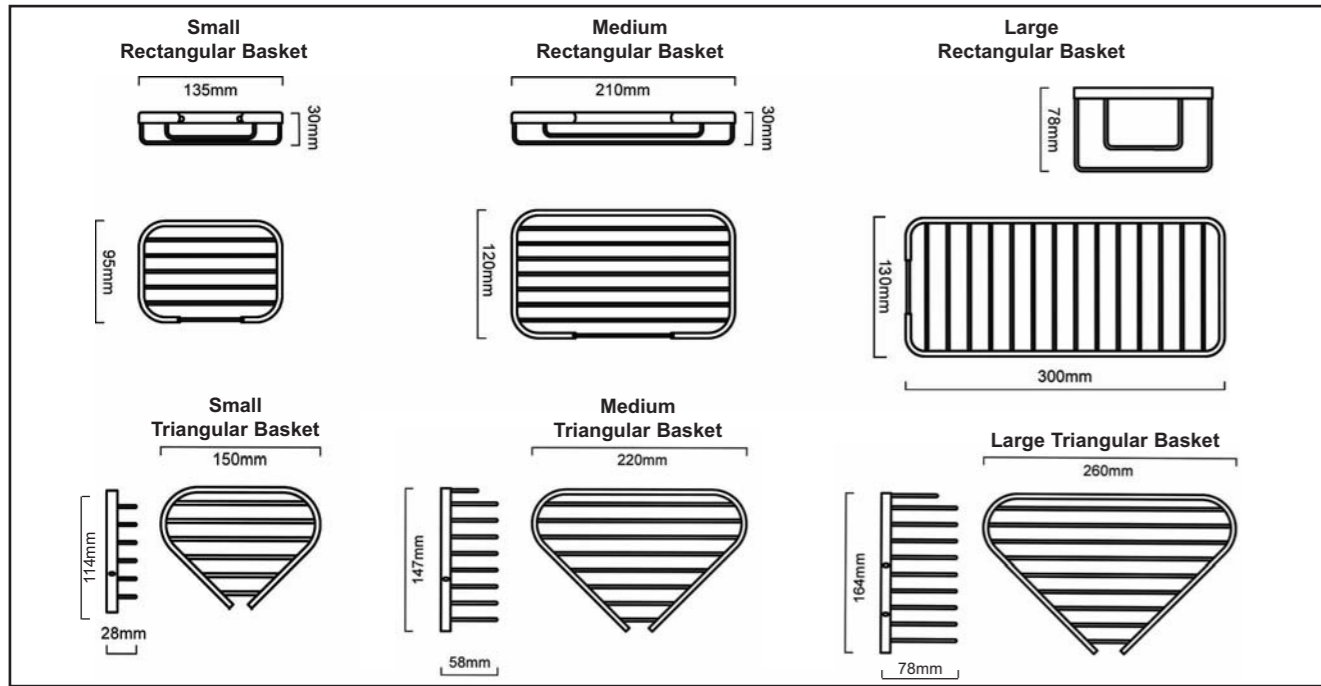

Technical Details

Technical Details

Note: Masonry fixings supplied standard.

**Note: Meno Round & Meno Square has the same dimensions except for the backing plate.
Allow an additional 5mm depth when installing Meno Square.
Round Meno backing plate: 48mm diameter x 5mm.
Meno Square backing plate: 40mm x 40mm x 10mm.**