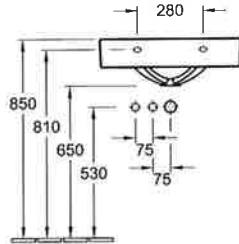

# Specifications

**Omnia Pro Architectura Basin**  
600 x 550mm (inside bowl 440Øm)  
61796101CB, tap hole on right  
61796001CB, tap hole on left  
61796201CB, no tap hole

**Florinella Semi-Recessed Basin**  
611401, single tap hole  
61140301, three tap hole

**Evana Under-Counter Basin**  
570 x 405mm (inside bowl 500 x 345mm)  
614701

Supplied standard with glazed underside  
**Due to possible variances each basin should be used to determine individual cutouts**