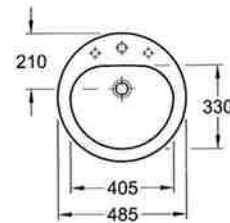

# Specifications

**Omnia Pro Architectura Basin**  
600 x 550mm (inside bowl 440Øm)  
61796101CB, tap hole on right  
61796001CB, tap hole on left  
61796201CB, no tap hole

**Florinella Semi-Recessed Basin**  
611401, single tap hole  
61140301, three tap hole

**Carine Vanity Basin**  
61270001CB, single tap hole  
6127000301CB, three tap hole

**Floronde Drop-In Basin**  
485mmØ  
617301, single tap hole  
61730301CB, three tap hole

**Florine Drop-In Basin**  
614901  
Available with single tap hole only

**Evana Under-Counter Basin**  
570 x 405mm (inside bowl 500 x 345mm)  
614701

Supplied standard with glazed underside  
**Due to possible variances each basin should be used to determine individual cutouts**