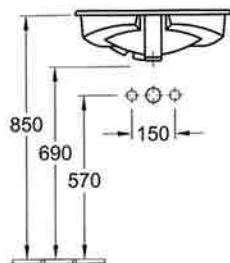

# Specifications

**Omnia Pro Architectura Basin**  
600 x 550mm (inside bowl 440Øm)  
61796101CB, tap hole on right  
61796001CB, tap hole on left  
61796201CB, no tap hole

**Florinella Semi-Recessed Basin**  
611401, single tap hole  
61140301, three tap hole

**Carine Vanity Basin**  
61270001CB, single tap hole  
6127000301CB, three tap hole

**Floronde Drop-In Basin**  
485mmØ  
617301, single tap hole  
61730301CB, three tap hole

**Florine Drop-In Basin**  
614901  
Available with single tap hole only

**Evana Under-Counter Basin**  
570 x 405mm (inside bowl 500 x 345mm)  
614701

Supplied standard with glazed underside  
**Due to possible variances each basin should be used to determine individual cutouts**