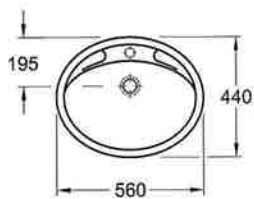

# Specifications

**Omnia Pro Architectura Basin**  
600 x 550mm (inside bowl 440Øm)  
61796101CB, tap hole on right  
61796001CB, tap hole on left  
61796201CB, no tap hole

**Florinella Semi-Recessed Basin**  
611401, single tap hole  
61140301, three tap hole

**Carine Vanity Basin**  
61270001CB, single tap hole  
6127000301CB, three tap hole

**Floronde Drop-In Basin**  
485mmØ  
617301, single tap hole  
61730301CB, three tap hole

**Florine Drop-In Basin**  
614901  
Available with single tap hole only

**Evana Under-Counter Basin**  
570 x 405mm (inside bowl 500 x 345mm)  
614701

Supplied standard with glazed underside  
**Due to possible variances each basin should be used to determine individual cutouts**