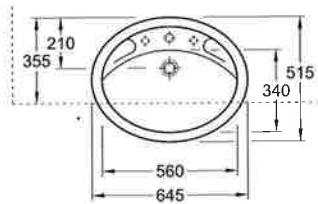

# Specifications

**Omnia Pro Architectura Basin**  
600 x 550mm (inside bowl 440Øm)  
61796101CB, tap hole on right  
61796001CB, tap hole on left  
61796201CB, no tap hole

**Florinella Semi-Recessed Basin**  
611401, single tap hole  
61140301, three tap hole

**Evana Under-Counter Basin**  
570 x 405mm (inside bowl 500 x 345mm)  
614701

Supplied standard with glazed underside  
**Due to possible variances each basin should be used to determine individual cutouts**