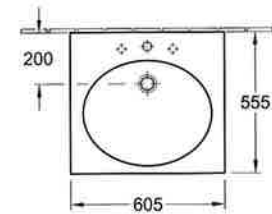

Floronde Drop-In Basin
485mmØ
617301, single tap hole
61730301CB, three tap hole