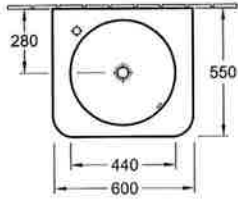

# Specifications

**Omnia Pro Architectura Basin**  
600 x 550mm (inside bowl 440Øm)  
61796101CB, tap hole on right  
61796001CB, tap hole on left  
61796201CB, no tap hole

**Florinella Semi-Recessed Basin**  
611401, single tap hole  
61140301, three tap hole

**Evana Under-Counter Basin**  
570 x 405mm (inside bowl 500 x 345mm)  
614701

Supplied standard with glazed underside  
**Due to possible variances each basin should be used to determine individual cutouts**