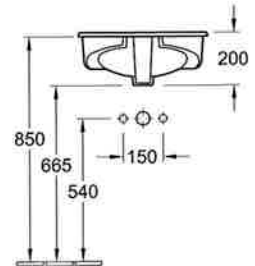

# Specifications

**Omnia Pro Architectura Basin**  
600 x 550mm (inside bowl 440Øm)  
61796101CB, tap hole on right  
61796001CB, tap hole on left  
61796201CB, no tap hole

**Florinella Semi-Recessed Basin**  
611401, single tap hole  
61140301, three tap hole

**Carine Vanity Basin**  
61270001CB, single tap hole  
6127000301CB, three tap hole

**Floronde Drop-In Basin**  
485mmØ  
617301, single tap hole  
61730301CB, three tap hole

**Florine Drop-In Basin**  
614901  
Available with single tap hole only

**Evana Under-Counter Basin**  
570 x 405mm (inside bowl 500 x 345mm)  
614701

Supplied standard with glazed underside  
**Due to possible variances each basin should be used to determine individual cutouts**