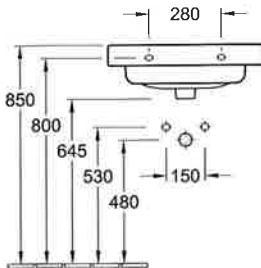

Floronde Drop-In Basin
485mmØ
617301, single tap hole
61730301CB, three tap hole