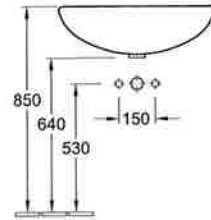

# Specifications

**Omnia Pro Architectura Basin**  
600 x 550mm (inside bowl 440Øm)  
61796101CB, tap hole on right  
61796001CB, tap hole on left  
61796201CB, no tap hole

**Florinella Semi-Recessed Basin**  
611401, single tap hole  
61140301, three tap hole

**Evana Under-Counter Basin**  
570 x 405mm (inside bowl 500 x 345mm)  
614701

Supplied standard with glazed underside  
**Due to possible variances each basin should be used to determine individual cutouts**