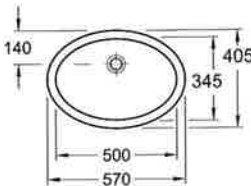

# Specifications

**Omnia Pro Architectura Basin**  
600 x 550mm (inside bowl 440Øm)  
61796101CB, tap hole on right  
61796001CB, tap hole on left  
61796201CB, no tap hole

**Florinella Semi-Recessed Basin**  
611401, single tap hole  
61140301, three tap hole

**Carine Vanity Basin**  
61270001CB, single tap hole  
6127000301CB, three tap hole

**Floronde Drop-In Basin**  
485mmØ  
617301, single tap hole  
61730301CB, three tap hole

**Florine Drop-In Basin**  
614901  
Available with single tap hole only

**Evana Under-Counter Basin**  
570 x 405mm (inside bowl 500 x 345mm)  
614701

Supplied standard with glazed underside  
**Due to possible variances each basin should be used to determine individual cutouts**