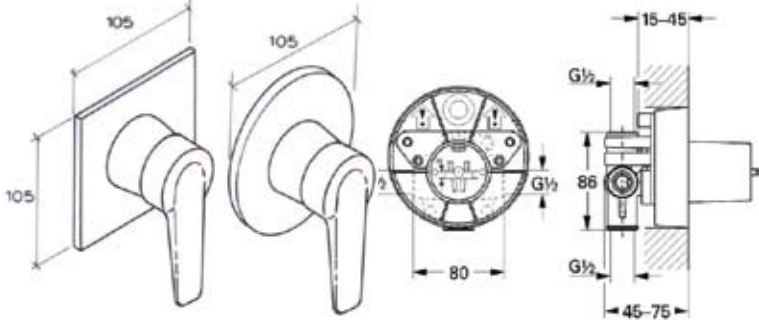

GROHE®

ENJOY WATER

EUROSTYLE Single Lever Basin Mixer
 5 L/pm 5 star rating
 4 L/pm 6 star rating

EUROSTYLE Single Lever Bidet Mixer
 with pop-up waste and swivel nozzle

33565001B

EUROSTYLE Bath or Shower Diverter Mixer

with small oval coverplate 89506XB+53965B
 or small rectangular coverplate 87506XB+53965B

EUROSTYLE Bath or Shower Diverter Mixer

With large round coverplate 19506001+33965

EUROSTYLE Small Shower Mixer

with small round coverplate 89507XB+53966B
 or small square coverplate 87507XB+53966B