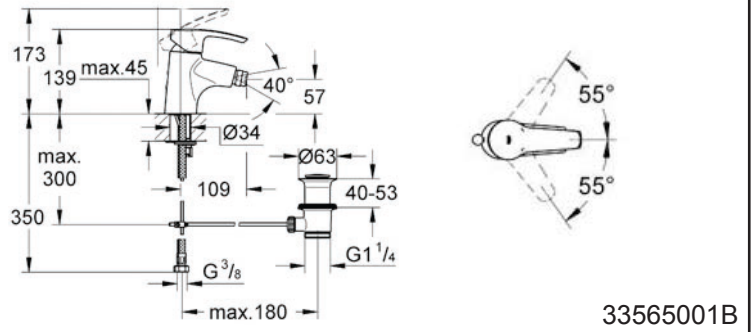

EUROSTYLE Single Lever Bidet Mixer
with pop-up waste and swivel nozzle