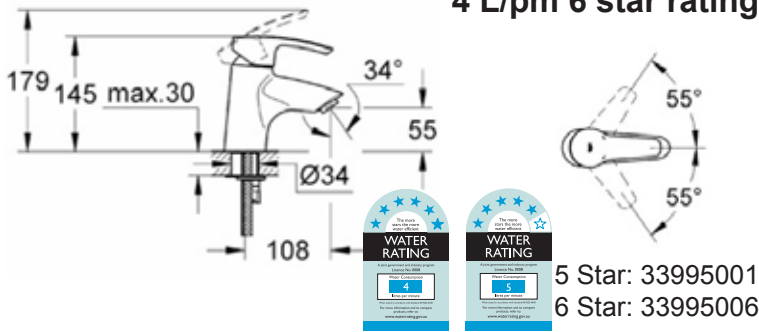

GROHE®

ENJOY WATER

EUROSTYLE Single Lever Basin Mixer
 5 L/pm 5 star rating
 4 L/pm 6 star rating

EUROSTYLE Single Lever Bidet Mixer
 with pop-up waste and swivel nozzle

33565001B

EUROSTYLE Bath or Shower Diverter Mixer

with small oval coverplate 89506XB+53965B
 or small rectangular coverplate 87506XB+53965B

EUROSTYLE Bath or Shower Diverter Mixer

With large round coverplate 19506001+33965

EUROSTYLE Small Shower Mixer

with small round coverplate 89507XB+53966B
 or small square coverplate 87507XB+53966B