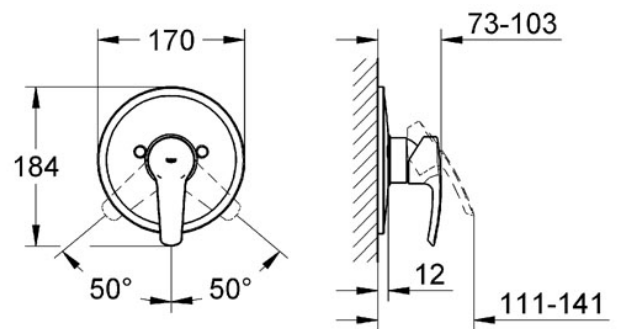

with small oval coverplate 89506XB+53965B
 or small rectangular coverplate 87506XB+53965B

EUROSTYLE Bath or Shower Diverter Mixer

With large round coverplate 19506001+33965

EUROSTYLE Small Shower Mixer

with small round coverplate 89507XB+53966B
 or small square coverplate 87507XB+53966B

EUROSTYLE Large Shower Mixer

with large round coverplate 19507001+33966

EUROSTYLE Combination Mixer

NB: Spout not included, please see Argent range for options

with rectangular coverplate 88507XB+53967B

Brisbane