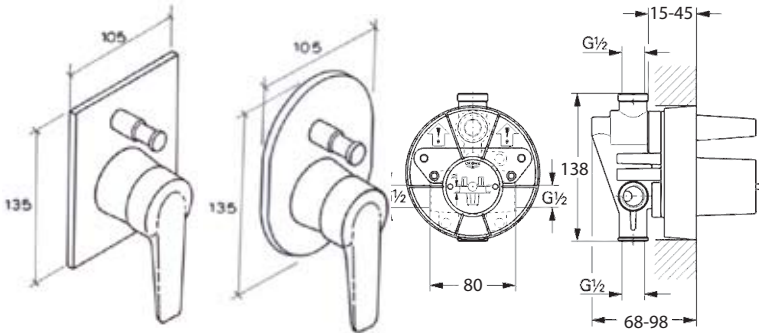

GROHE®

ENJOY WATER

EUROSTYLE Single Lever Basin Mixer
 5 L/pm 5 star rating
 4 L/pm 6 star rating

EUROSTYLE Single Lever Bidet Mixer
 with pop-up waste and swivel nozzle

33565001B

EUROSTYLE Bath or Shower Diverter Mixer

with small oval coverplate 89506XB+53965B
 or small rectangular coverplate 87506XB+53965B

EUROSTYLE Bath or Shower Diverter Mixer

With large round coverplate 19506001+33965

EUROSTYLE Small Shower Mixer

with small round coverplate 89507XB+53966B
 or small square coverplate 87507XB+53966B

EUROSTYLE Large Shower Mixer

with large round coverplate 19507001+33966

EUROSTYLE Combination Mixer

NB: Spout not included, please see Argent range for options

with rectangular coverplate 88507XB+53967B

Brisbane