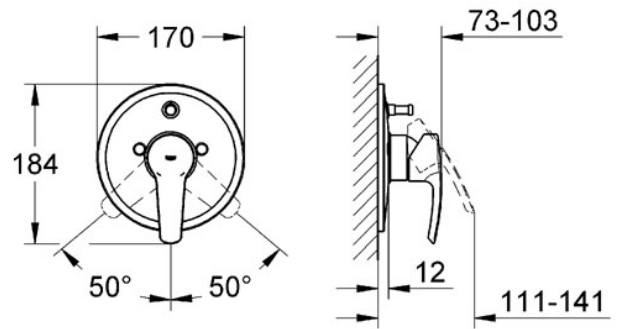

with small oval coverplate 89506XB+53965B
 or small rectangular coverplate 87506XB+53965B

EUROSTYLE Bath or Shower Diverter Mixer

With large round coverplate 19506001+33965

EUROSTYLE Small Shower Mixer

with small round coverplate 89507XB+53966B
 or small square coverplate 87507XB+53966B