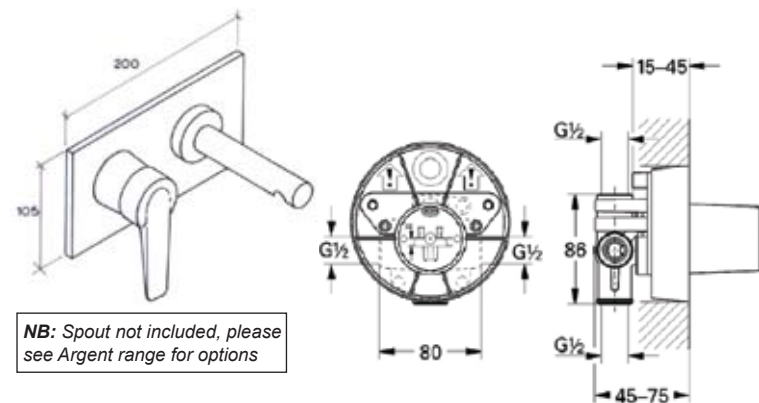

with small oval coverplate 89506XB+53965B
 or small rectangular coverplate 87506XB+53965B

EUROSTYLE Bath or Shower Diverter Mixer

With large round coverplate 19506001+33965

EUROSTYLE Small Shower Mixer

with small round coverplate 89507XB+53966B
 or small square coverplate 87507XB+53966B

EUROSTYLE Large Shower Mixer

with large round coverplate 19507001+33966

EUROSTYLE Combination Mixer

NB: Spout not included, please see Argent range for options

with rectangular coverplate 88507XB+53967B

Brisbane