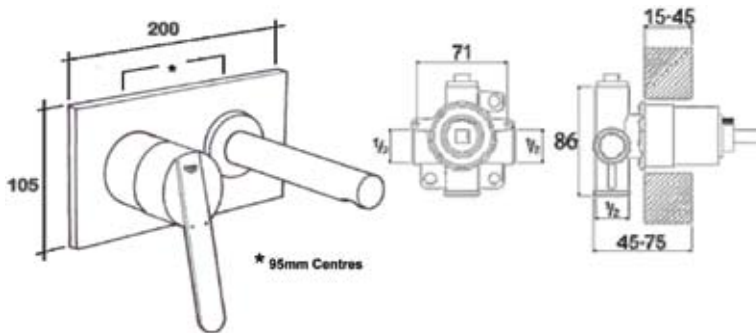

Grohe Feel Small Shower Mixer

with small square coverplate 57335XB + 53966B

Grohe Feel Bath or Shower Diverter Mixer

with small rectangular coverplate 57337XB + 53965B

Grohe Feel Combination Mixer

with rectangular coverplate 58335XB + 53967B