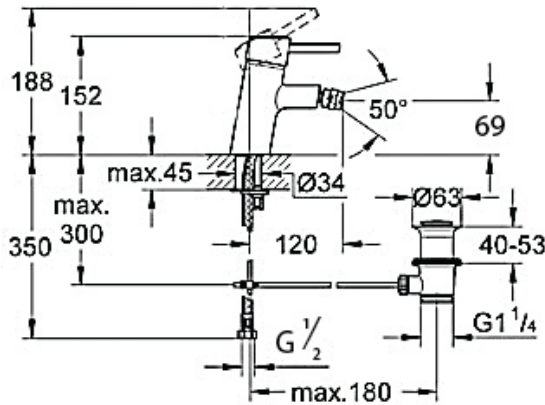

GROHE®

ENJOY WATER

Grohe Feel Single Lever Basin Mixer
5 L/pm 5 star rating
4 L/pm 6 star rating

5 Star: 32598000

6 Star: 32598006

Grohe Feel Single Lever Bidet Mixer
with pop-up waste and swivel nozzle

52208B

Grohe Feel Small Shower Mixer

with small square coverplate 57335XB + 53966B

Grohe Feel Bath or Shower Diverter Mixer

with small rectangular coverplate 57337XB + 53965B

Grohe Feel Combination Mixer

with rectangular coverplate 58335XB + 53967B