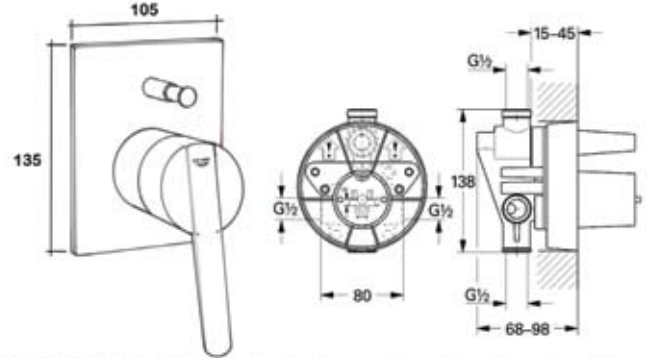

GROHE®

ENJOY WATER

Grohe Feel Single Lever Basin Mixer
5 L/pm 5 star rating
4 L/pm 6 star rating

5 Star: 32598000

6 Star: 32598006

Grohe Feel Single Lever Bidet Mixer
with pop-up waste and swivel nozzle

52208B

Grohe Feel Small Shower Mixer

with small square coverplate 57335XB + 53966B

Grohe Feel Bath or Shower Diverter Mixer

with small rectangular coverplate 57337XB + 53965B

Grohe Feel Combination Mixer

with rectangular coverplate 58335XB + 53967B