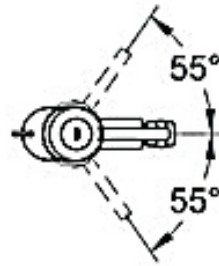

GROHE®

ENJOY WATER

Grohe Feel Single Lever Basin Mixer
5 L/pm 5 star rating
4 L/pm 6 star rating

5 Star: 32598000

6 Star: 32598006

Grohe Feel Single Lever Bidet Mixer
with pop-up waste and swivel nozzle

52208B

Grohe Feel Small Shower Mixer

with small square coverplate 57335XB + 53966B

Grohe Feel Bath or Shower Diverter Mixer

with small rectangular coverplate 57337XB + 53965B

Grohe Feel Combination Mixer

with rectangular coverplate 58335XB + 53967B