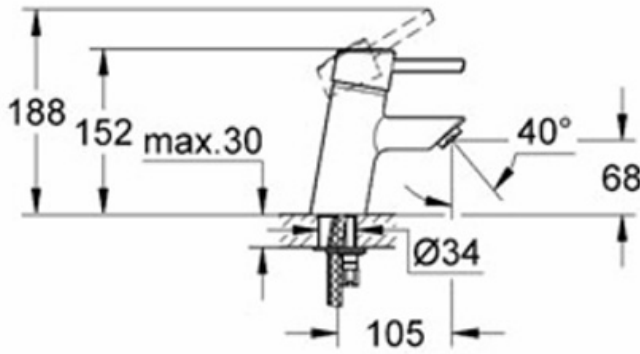

Grohe Feel Single Lever Basin Mixer
5 L/pm 5 star rating
4 L/pm 6 star rating