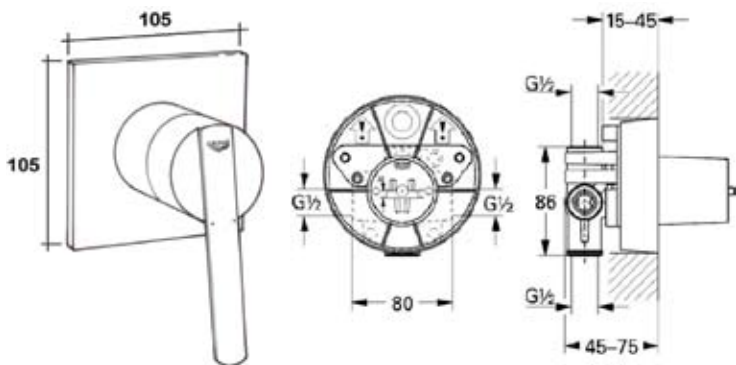

GROHE®

ENJOY WATER

Grohe Feel Single Lever Basin Mixer
5 L/pm 5 star rating
4 L/pm 6 star rating

5 Star: 32598000

6 Star: 32598006

Grohe Feel Single Lever Bidet Mixer
with pop-up waste and swivel nozzle

52208B

Grohe Feel Small Shower Mixer

with small square coverplate 57335XB + 53966B

Grohe Feel Bath or Shower Diverter Mixer

with small rectangular coverplate 57337XB + 53965B

Grohe Feel Combination Mixer

with rectangular coverplate 58335XB + 53967B