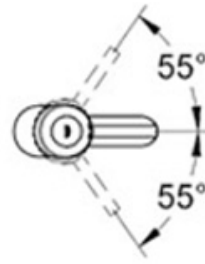

GROHE®

ENJOY WATER

Grohe Feel Single Lever Basin Mixer
5 L/pm 5 star rating
4 L/pm 6 star rating

5 Star: 32598000

6 Star: 32598006

Grohe Feel Single Lever Bidet Mixer
with pop-up waste and swivel nozzle

52208B

Grohe Feel Small Shower Mixer

with small square coverplate 57335XB + 53966B

Grohe Feel Bath or Shower Diverter Mixer

with small rectangular coverplate 57337XB + 53965B

Grohe Feel Combination Mixer

with rectangular coverplate 58335XB + 53967B