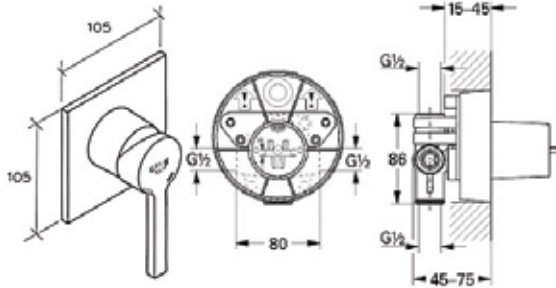

GROHE®
Wavy lines below the brand name.

ENJOY WATER

LINEARE Single Lever Basin Mixer
5 L/pm 5 star rating

32252

LINEARE Single Lever Bidet Mixer

33848B

LINEARE Bath or Shower Mixer
with small square coverplate

57296XB+53966B

LINEARE Diverter Bath & Shower Mixer
with small rectangular coverplate

57297XB+53965B

LINEARE Bath or Shower Mixer
with small round coverplate

59296XB+53966B

LINEARE Diverter Bath & Shower Mixer
with small oval coverplate