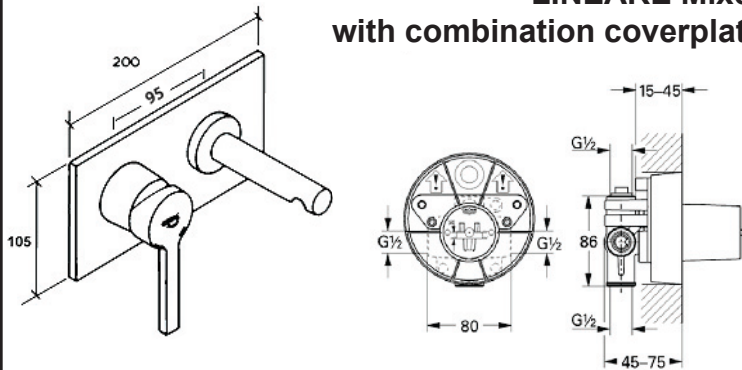

LINEARE Mixer
with combination coverplate