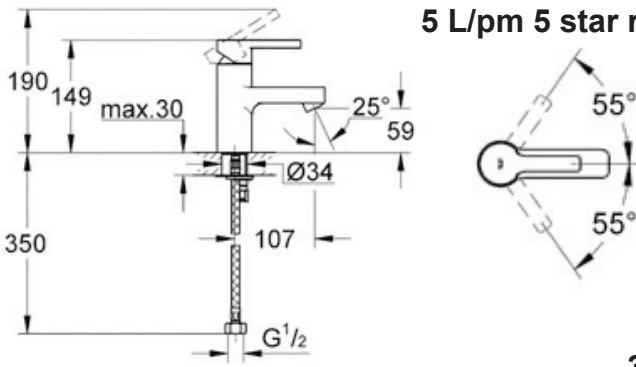

LINEARE Single Lever Basin Mixer
5 L/pm 5 star rating