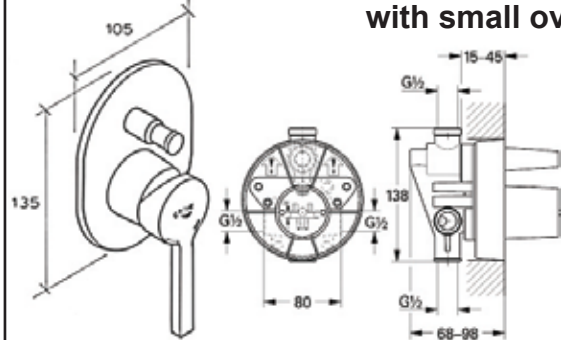

57296XB+53966B

LINEARE Diverter Bath & Shower Mixer
with small rectangular coverplate

57297XB+53965B

LINEARE Bath or Shower Mixer
with small round coverplate

59296XB+53966B

LINEARE Diverter Bath & Shower Mixer
with small oval coverplate