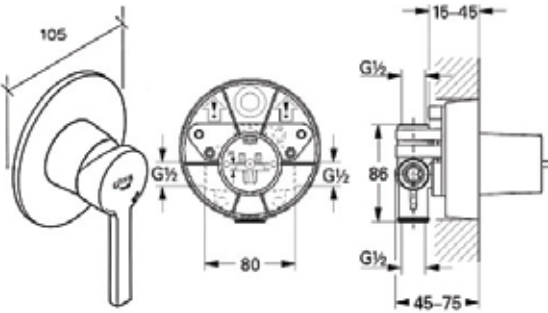

GROHE®
Wavy lines below the brand name.

ENJOY WATER

LINEARE Single Lever Basin Mixer
5 L/pm 5 star rating

32252

LINEARE Single Lever Bidet Mixer

33848B

LINEARE Bath or Shower Mixer
with small square coverplate

57296XB+53966B

LINEARE Diverter Bath & Shower Mixer
with small rectangular coverplate

57297XB+53965B

LINEARE Bath or Shower Mixer
with small round coverplate

59296XB+53966B

LINEARE Diverter Bath & Shower Mixer
with small oval coverplate