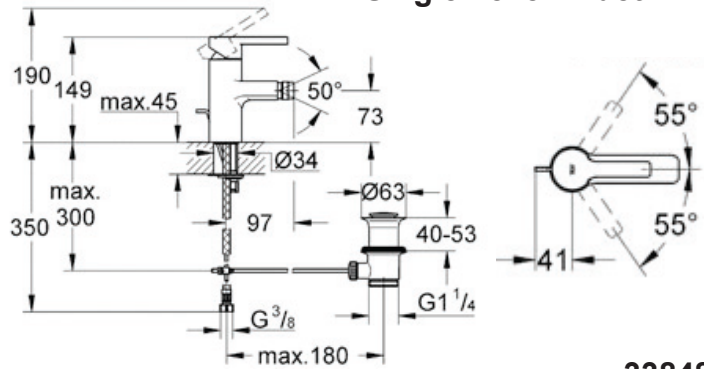

GROHE®
Wavy lines below the brand name.

ENJOY WATER

LINEARE Single Lever Basin Mixer
5 L/pm 5 star rating

32252

LINEARE Single Lever Bidet Mixer

33848B

LINEARE Bath or Shower Mixer
with small square coverplate

57296XB+53966B

LINEARE Diverter Bath & Shower Mixer
with small rectangular coverplate

57297XB+53965B

LINEARE Bath or Shower Mixer
with small round coverplate

59296XB+53966B

LINEARE Diverter Bath & Shower Mixer
with small oval coverplate