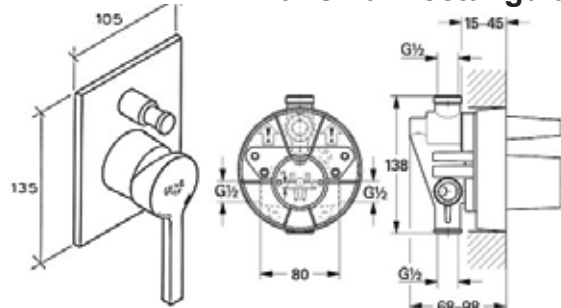

57296XB+53966B

LINEARE Diverter Bath & Shower Mixer
with small rectangular coverplate

57297XB+53965B

LINEARE Bath or Shower Mixer
with small round coverplate

59296XB+53966B

LINEARE Diverter Bath & Shower Mixer
with small oval coverplate