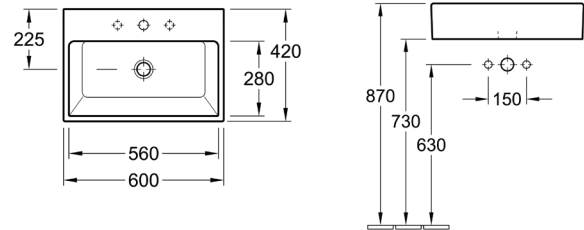

Memento Black 500

513550SO Counter Top - 1 or 3 Taphole
513350S0CB Wall Basin - 1 or 3 Taphole
Both with Overflow

Memento Black 600

513560SO Counter Top Basin - 1 or 3 Taphole
513360S0CB Wall Basin - 1 or 3 Taphole
Both with Overflow