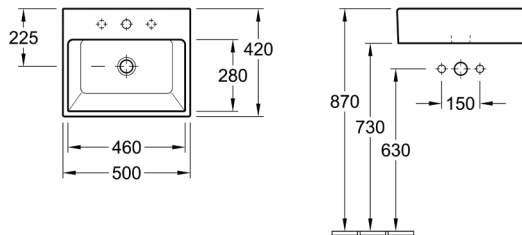

Memento Black 500

513550SO Counter Top - 1 or 3 Taphole
513350S0CB Wall Basin - 1 or 3 Taphole
Both with Overflow

Memento Black 600

513560SO Counter Top Basin - 1 or 3 Taphole
513360S0CB Wall Basin - 1 or 3 Taphole
Both with Overflow