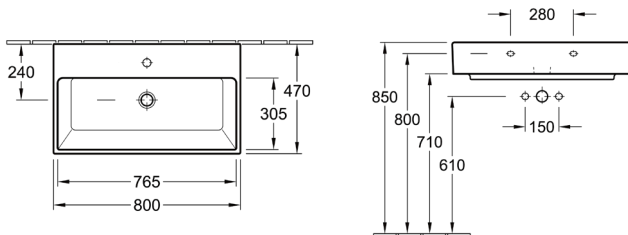

Memento Black 800

51338G0SCB Wall Basin - 1 Taphole only
Without Overflow