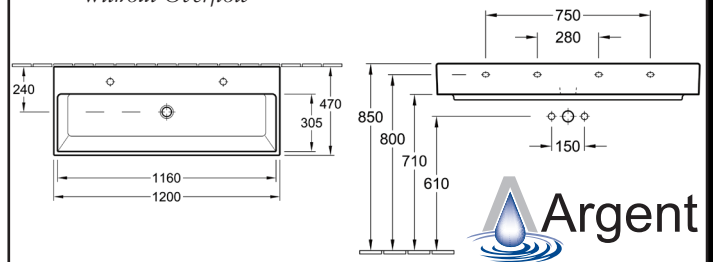

Memento Black 1200

5133CGS0CB Wall Basin- 2 Taphole only
Without Overflow

Technical Advice Hotline 1800 356 717

email: ac@argentaust.com.au

www.argentaust.com.au

Argent Central
Ph: 1300 364 748
Fax: 1300 656 057

Brisbane
Ph: 07 3252 6101
Fax: 1300 656 057

Melbourne
Ph: 03 996 7661
Fax: 03 9696 7661

Sydney
Ph: 02 8394 5800
Fax: 02 8394 5888

Perth
Ph: 08 9445 0500
Fax: 08 9445 0510

Villeroy & Boch
1748