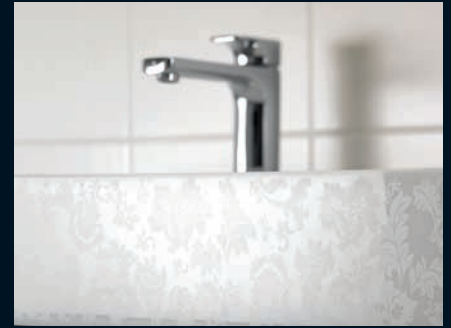

Memento New Glory

Villeroy & Boch
1748

Memento New Glory

Extravagance in its purest form. Experience forms and designs that couldn't be combined more harmoniously: the minimalist, straight lines of the MEMENTO washbasin and the intricate, tone-in-tone décor of MEMENTO NEW GLORY. A matt décor against a glossy background. The effect is exclusive and sophisticated. Unique quality and design, only from Villeroy & Boch.

Memento New Glory 500

513550U7 Counter Top - 1 or 3 Taphole
513350U7CB Wall Basin - 1 or 3 Taphole
Both with overflow

Memento New Glory 600

513560U7 Counter Top Basin - 1 or 3 Taphole
51336U7CB Wall Basin - 1 or 3 Taphole
Both with Overflow