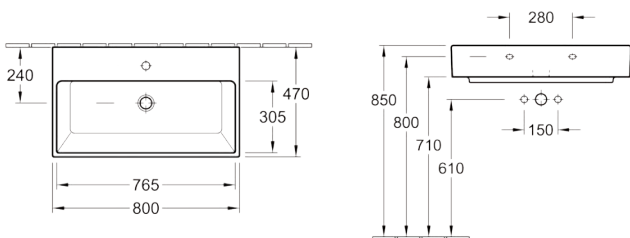

Memento New Glory 800

51338GU7CB Wall Basin - 1 Taphole only
Without Overflow