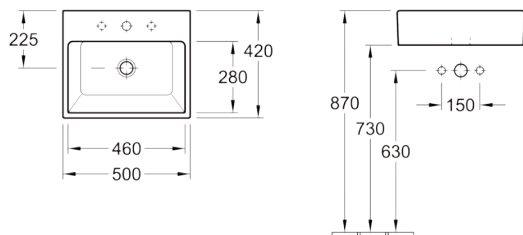

Memento New Glory 500

513550U7 Counter Top - 1 or 3 Taphole
513350U7CB Wall Basin - 1 or 3 Taphole
Both with overflow

Memento New Glory 600

513560U7 Counter Top Basin - 1 or 3 Taphole
51336U7CB Wall Basin - 1 or 3 Taphole
Both with Overflow