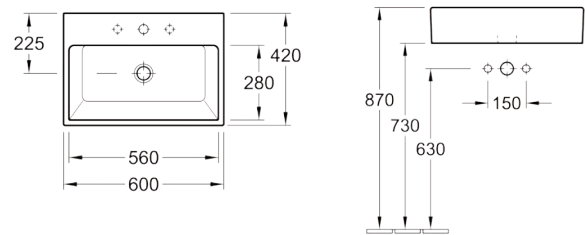

Memento New Glory 500

513550U7 Counter Top - 1 or 3 Taphole
513350U7CB Wall Basin - 1 or 3 Taphole
Both with overflow

Memento New Glory 600

513560U7 Counter Top Basin - 1 or 3 Taphole
51336U7CB Wall Basin - 1 or 3 Taphole
Both with Overflow