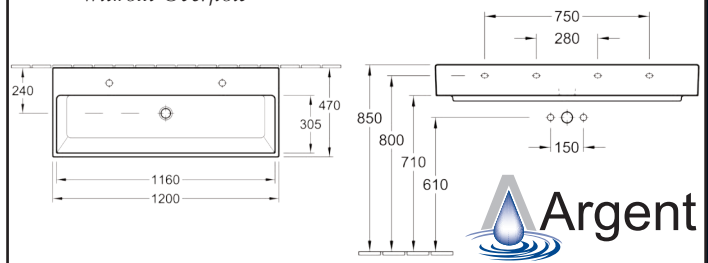

Memento New Glory 1200

5133CGU7CB Wall Basin - 2 Taphole only
Without Overflow

Technical Advice Hotline 1800 356 717

email: ac@argentaust.com.au

www.argentaust.com.au

Argent Central
Ph: 1300 364 748
Fax: 1300 656 057

Brisbane
Ph: 07 3252 6101
Fax: 1300 656 057

Melbourne
Ph: 03 996 7661
Fax: 03 9696 7661

Sydney
Ph: 02 8394 5800
Fax: 02 8394 5888

Perth
Ph: 08 9445 0500
Fax: 08 9445 0510

Villeroy & Boch
1748