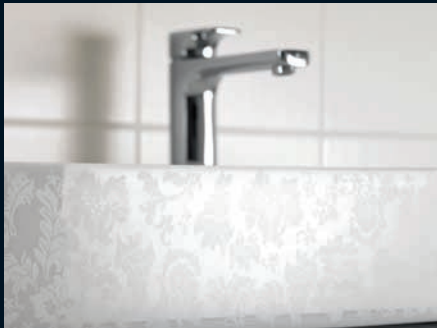

Memento New Glory

Villeroy & Boch
1748

Memento New Glory

Extravagance in its purest form. Experience forms and designs that couldn't be combined more harmoniously: the minimalist, straight lines of the MEMENTO washbasin and the intricate, tone-in-tone décor of MEMENTO NEW GLORY. A matt décor against a glossy background. The effect is exclusive and sophisticated. Unique quality and design, only from Villeroy & Boch.