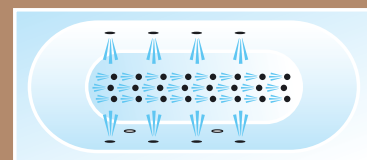

### Whisper Airpool

Sparkling champagne effect created by 24 ultra flat floor mounted Air Royale nozzles.

- Infinitely variable Air Control.
- Flush Mounted Rim Control
- Electrically protected against dry running
- Fully automatic blow dry system for cleaning and hygiene
- Extremely quiet thanks to the unique Whisper System

### Whisper Whirlpool

A gentle, relaxing massage with 8 adjustable Venturi Whisper hydro jets along side of the bath.

- Electrically protected against dry running
- Flush Mounted Rim Control
- Integrated Hairnet and pop up waste/ overflow combo.
- Hygienic self draining system
- Complete relaxation and revitalisation of the body

### Whisper Combipool

All round wellness, delivered via a combination of 24 Air Royale ultra flat floor nozzles, 8 adjustable Whisper hydro jets and 2 LED mood lights all driven by remote control.

- Electrically protected against dry running
- Integrated Hairnet and pop up waste/ overflow combo
- Hygienic self draining system
- Fully automatic blow dry system for cleaning and hygiene
- The body relaxes and muscle tenseness is relieved by massage

### Whisper Combipool Plus

The ultimate wellness experience, featuring 24 Air Royale ultra flat floor nozzles and 8 adjustable whisper water nozzles, 4 Whisper foot jets, 6 Whisper back & neck jets, 2 LED mood lights and driven using the remote comfort controls.