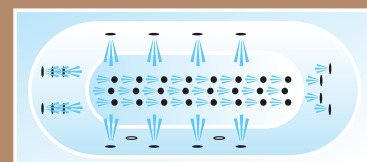

Whisper Combipool Plus

The ultimate wellness experience, featuring 24 Air Royale ultra flat floor nozzles and 8 adjustable whisper water nozzles, 4 Whisper foot jets, 6 Whisper back & neck jets, 2 LED mood lights and driven using the remote comfort controls.

- •Electrically protected against dry running
- •Integrated Hairnet and pop up waste/ overflow combo
- •Hygienic self draining system
- •Fully automatic blow dry system for cleaning and hygiene