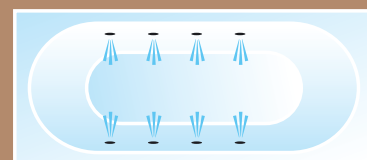

### Whisper Airpool

Sparkling champagne effect created by 24 ultra flat floor mounted Air Royale nozzles.

- Infinitely variable Air Control.
- Flush Mounted Rim Control
- Electrically protected against dry running
- Fully automatic blow dry system for cleaning and hygiene
- Extremely quiet thanks to the unique Whisper System

### Whisper Whirlpool

A gentle, relaxing massage with 8 adjustable Venturi Whisper hydro jets along side of the bath.

- Electrically protected against dry running
- Flush Mounted Rim Control
- Integrated Hairnet and pop up waste/ overflow combo.
- Hygienic self draining system
- Complete relaxation and revitalisation of the body

### Whisper Combipool

All round wellness, delivered via a combination of 24 Air Royale ultra flat floor nozzles, 8 adjustable Whisper hydro jets and 2 LED mood lights all driven by remote control.

- Electrically protected against dry running
- Integrated Hairnet and pop up waste/ overflow combo
- Hygienic self draining system
- Fully automatic blow dry system for cleaning and hygiene
- The body relaxes and muscle tenseness is relieved by massage