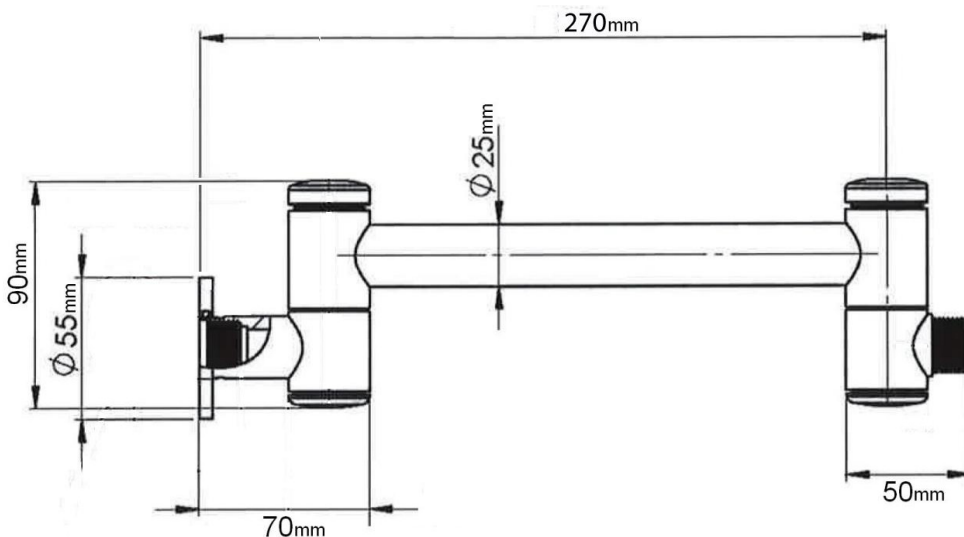

All Directional Arm Heavy Duty - with Round or Square Wall Flange

Recommended Grohe shower heads (not included);

Relaxa Five Overhead Shower – 27068B

Euphoria Overhead Shower – 27270B

Baulines Cosmopolitan Shower – 27391B (shown)
OR Baulines Contemporary Shower – 27387B

Rainshower Cosmopolitan Shower – 27134B (shown)
OR Rainshower Rustic Shower – 27128B

TECHNICAL SPECIFICATIONS

PRODUCT NO: **270210**,
PRODUCT NO: **2S0210**,

All Directional Heavy Duty Arm – 270mm (with **Round** wall flange)
All Directional Heavy Duty Arm – 270mm (with **Square** wall flange)