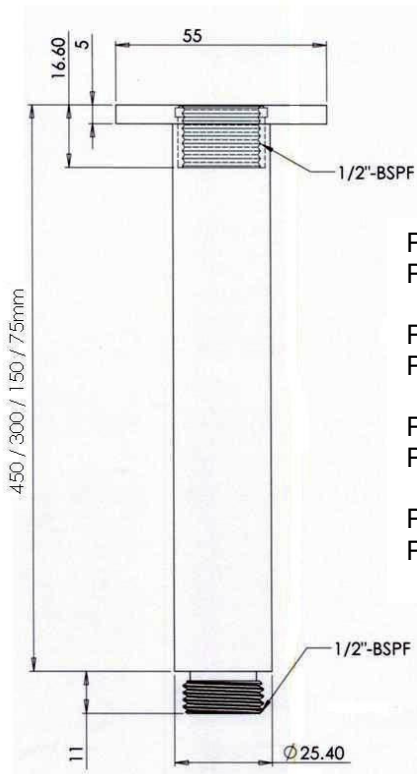

Shower Ceiling Arms

- with Round or Square Wall Flange

TECHNICAL SPECIFICATIONS

PRODUCT NO: **231075**, Ceiling Mount Arm – 75mm (with **Round** flange)
 PRODUCT NO: **2S1075**, Ceiling Mount Arm – 75mm (with **Square** flange)

PRODUCT NO: **231150**, Ceiling Mount Arm – 150mm (with **Round** flange)
 PRODUCT NO: **2S1150**, Ceiling Mount Arm – 150mm (with **Square** flange)

PRODUCT NO: **231300**, Ceiling Mount Arm – 300mm (with **Round** flange)
 PRODUCT NO: **2S1300**, Ceiling Mount Arm – 300mm (with **Square** flange)

PRODUCT NO: **231450**, Ceiling Mount Arm – 450mm (with **Round** flange)
 PRODUCT NO: **2S1450**, Ceiling Mount Arm – 450mm (with **Square** flange)