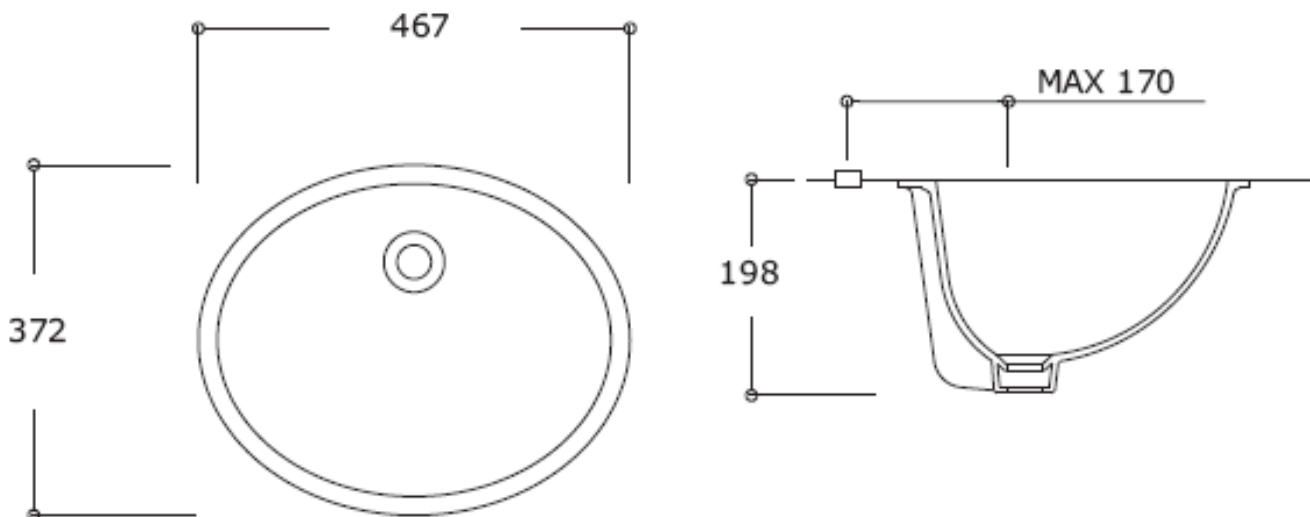

Azure Oval Undercounter Basin

TECHNICAL SPECIFICATIONS

PRODUCT NO: **TPO1TAL00** Argent Azure 465x370mm Oval Undercounter Basin with overflow

Installation Notes:

Flexible sealant only should be used between basin rim and benchtop. Epoxy glues must not be used. Actual basin required for benchtop cut-out as ceramic variations may occur