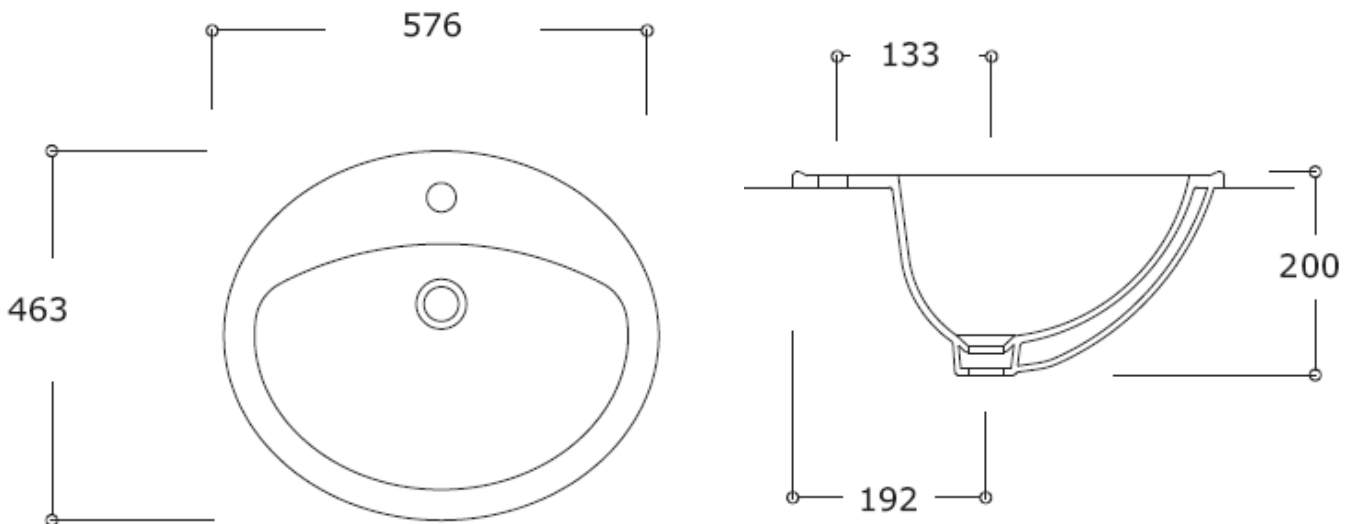

## Azure Oval Drop In Basin

### TECHNICAL SPECIFICATIONS

PRODUCT NO: **TP02TUL01** Argent Azure 575x465mm Oval Drop In Basin 1TH

Note: Only available in 1TH

Argent Central 1300 364 748 Brisbane (07) 3252 6101 Sydney (02) 8394 5800 Melbourne (03) 9682 1231 Perth (08) 9445 0500  
[www.argentaust.com.au](http://www.argentaust.com.au) email: [ac@argentaust.com.au](mailto:ac@argentaust.com.au) Technical Advice Hotline: 1800 356 717