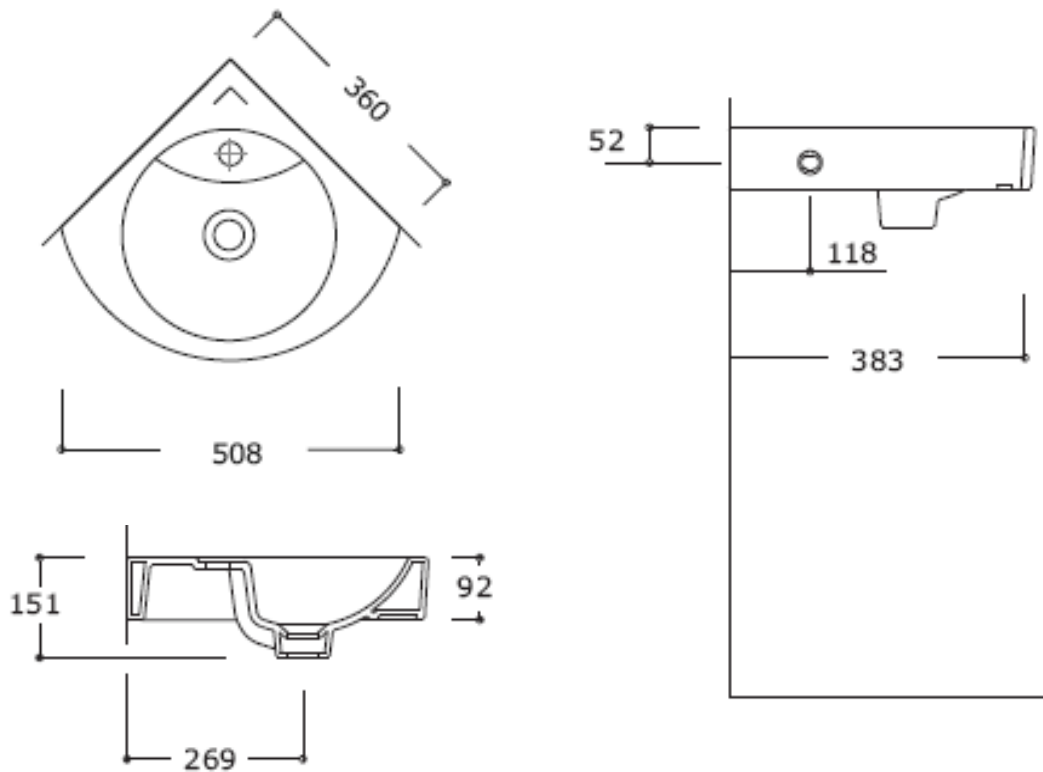

Azure Corner Wash Basin

TECHNICAL SPECIFICATIONS

PRODUCT NO: **TP06PLV01** Argent Azure 360x360x510mm Corner Wash Basin 1TH

Note: Only available in 1TH