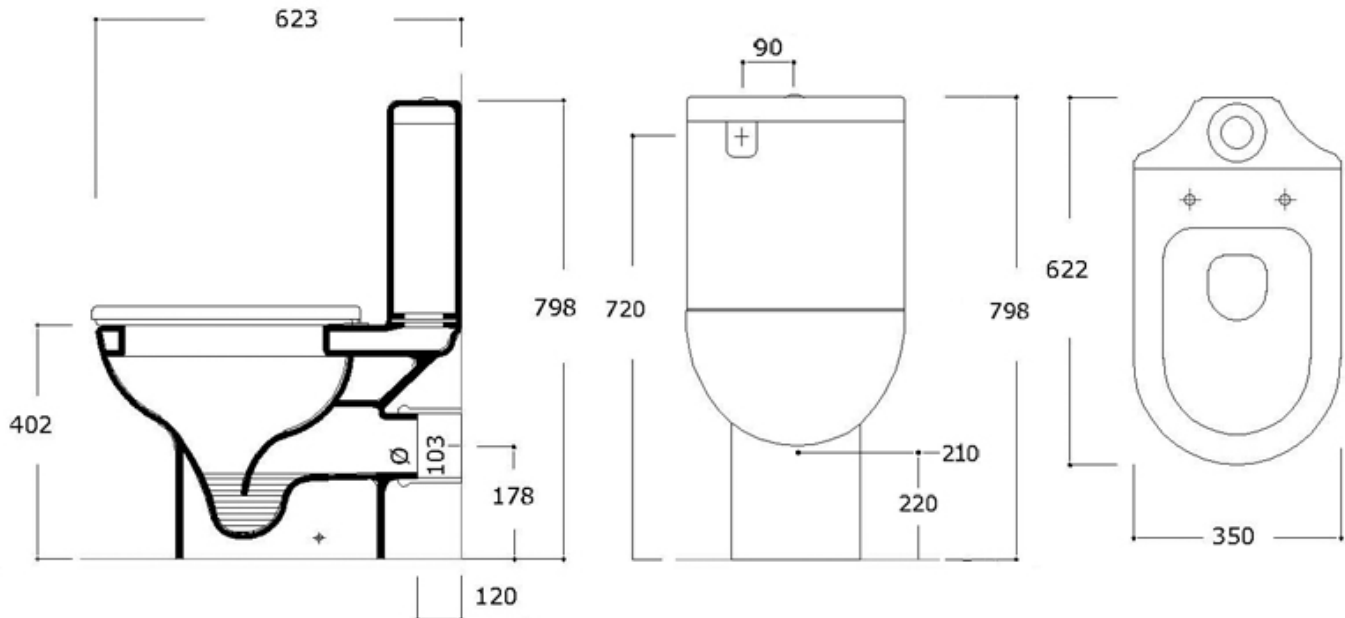

# Isis Close Coupled Toilet Suite P-Trap with Soft Close Seat

## TECHNICAL SPECIFICATIONS

- KO041001S4RB, 4.5 / 3L P-Trap Rear Entry with Soft Closing Seat
- KO041001S4BB, 4.5 / 3L P-Trap Bottom Entry with Soft Closing Seat
- KO041001S6RB, 6 / 3L P-Trap Rear Entry with Soft Closing Seat
- KO041001S6BB, 6 / 3L P-Trap Bottom Entry with Soft Closing Seat