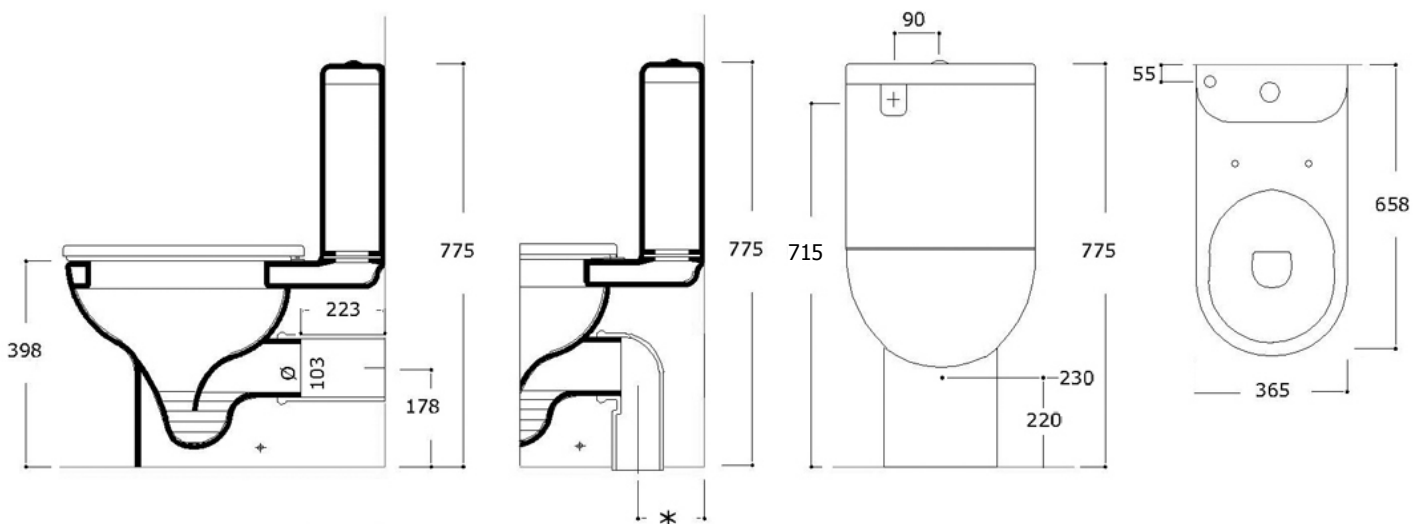

## Azure 4.5/3L BTW Toilet Suite with Soft Close Seat

### TECHNICAL SPECIFICATIONS

\* Recommended Set Out of 140mm  
Variable Set out of 100-250mm

Rear Water Entry	Bottom Water Entry
SA060101S4RCB, S-Trap 190-250mm set out	SA060101S4BCB, S-Trap 190-250mm set out
SA060101S4RDB, S-Trap 100-190mm set out	SA060101S4BDB, S-Trap 100-190mm set out
SA061001S4RB, P-Trap	SA061001S4BB, P-Trap

Note: All suites listed above come with Soft Closing seat.

Note: Toilet Suites also available in 6/3L, 3 Star variants.