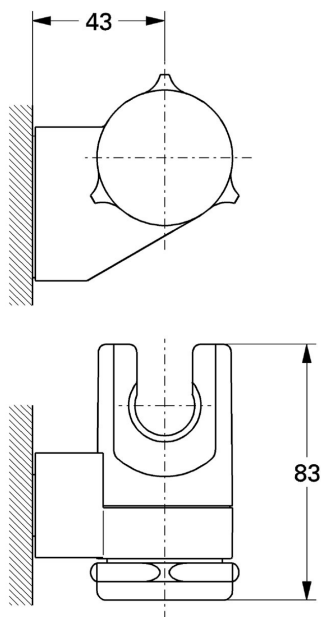

ENJOY WATER

Relexa Champagne Shower on Adjustable Wall Hook

	GROHE Wide
	GROHE Jet
	GROHE Rain
	GROHE Champagne

TECHNICAL SPECIFICATIONS

PRODUCT NO: **58923B**, Relexa Champagne Hand Shower on adjustable hook with wall union & flexible hose