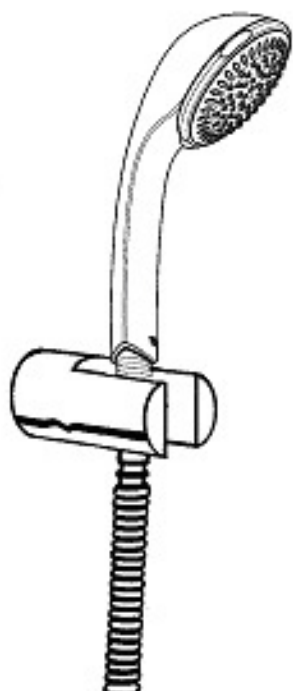

ENJOY WATER

# Relexa Champagne Shower on Fixed Wall Hook

## TECHNICAL SPECIFICATIONS

PRODUCT NO: **58922B**, Relexa Champagne Hand Shower on fixed wall hook with wall union & flexible hose