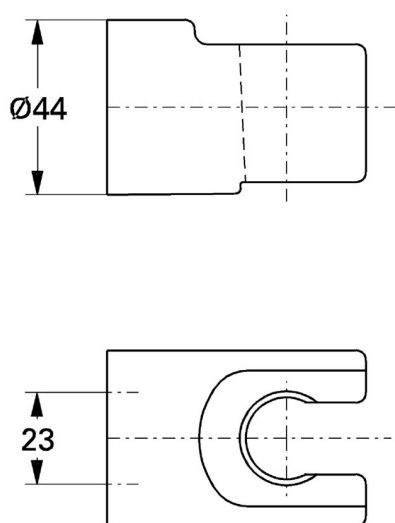

## TECHNICAL SPECIFICATIONS

PRODUCT NO: **58922B**, Relexa Champagne Hand Shower on fixed wall hook with wall union & flexible hose