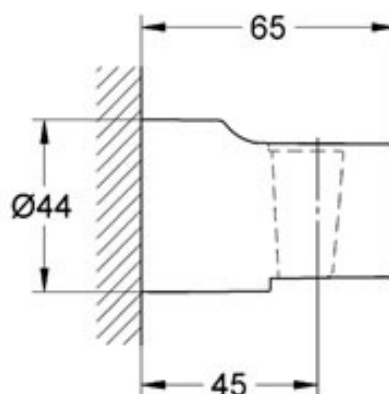

## TECHNICAL SPECIFICATIONS

PRODUCT NO: **58922B**, Relexa Champagne Hand Shower on fixed wall hook with wall union & flexible hose