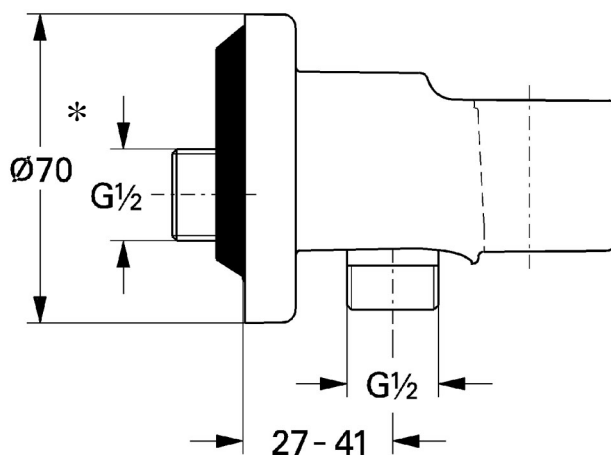

## TECHNICAL SPECIFICATIONS

\* – ½" female BSP thread adaptor supplied standard

PRODUCT NO: **58928B**, Relaxa Champagne Hand Shower on fixed hook/union combo with flexible hose