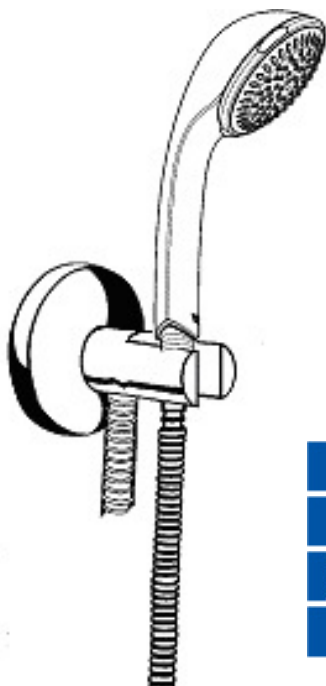

ENJOY WATER

# Relaxa Champagne Shower on Hook/Union

	GROHE Wide
	GROHE Jet
	GROHE Rain
	GROHE Champagne

## TECHNICAL SPECIFICATIONS

\* – ½" female BSP thread adaptor supplied standard

PRODUCT NO: **58928B**, Relaxa Champagne Hand Shower on fixed hook/union combo with flexible hose