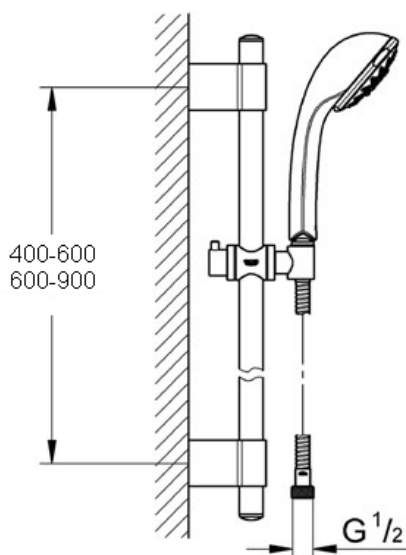

ENJOY WATER

Relaxa Champagne Shower Sets

	GROHE Wide
	GROHE Jet
	GROHE Rain
	GROHE Champagne

TECHNICAL SPECIFICATIONS

PRODUCT NO: **28932B**, Relaxa Champagne Hand Shower on **900mm** Rail without soap dish
PRODUCT NO: **28944B**, Relaxa Champagne Hand Shower on **600mm** Rail without soap dish

N.B. – All Shower Sets include Wall Union.