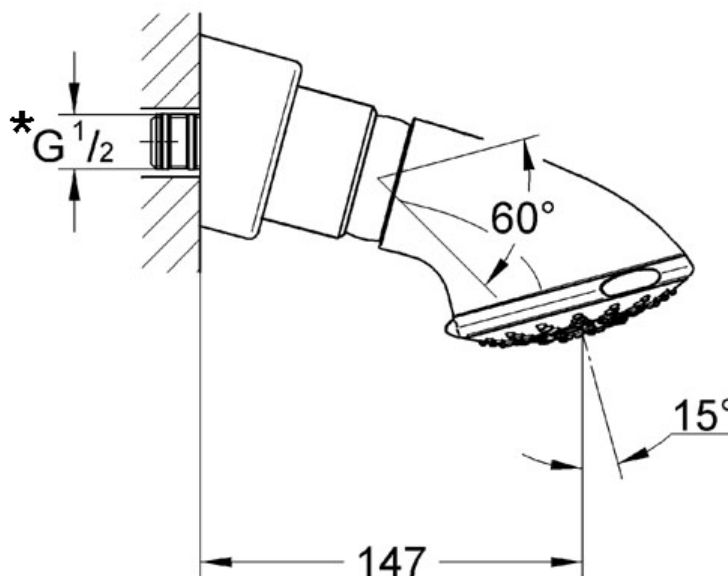

ENJOY WATER

Relaxa Overhead Showers

TECHNICAL SPECIFICATIONS

* – 1/2" female BSP thread adaptor supplied standard

- PRODUCT NO: 27065B, Relaxa Trio Overhead Shower (Wide, Jet & Rain Spray Patterns)
- PRODUCT NO: 27063B, Relaxa Champagne Overhead Shower (Wide, Jet, Rain & Champagne Spray Patterns)
- PRODUCT NO: 27064B, Relaxa Massage Overhead Shower (Wide, Jet, Rain & Massage Spray Patterns)
- PRODUCT NO: 27062B, Relaxa Five Overhead Shower (Wide, Jet, Rain, Massage & Champagne Spray Patterns)