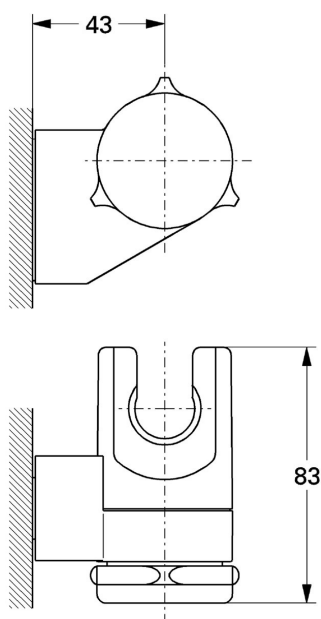

# Relaxa Trio Shower on Adjustable Wall Hook

## TECHNICAL SPECIFICATIONS

PRODUCT NO: **48923B**, Relaxa Trio Hand Shower on adjustable hook with wall union & flexible hose