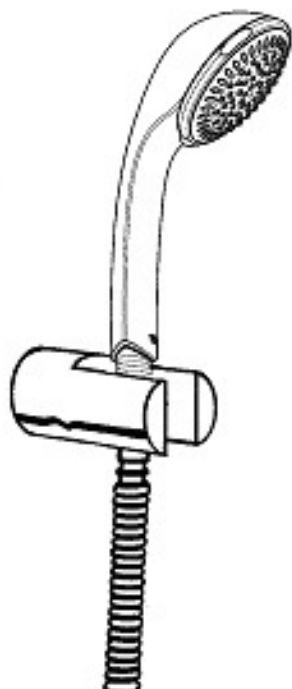

ENJOY WATER

Relaxa Trio Shower on Fixed Wall Hook

TECHNICAL SPECIFICATIONS

PRODUCT NO: **48922B**, Relaxa Trio Hand Shower on fixed wall hook with wall union & flexible hose