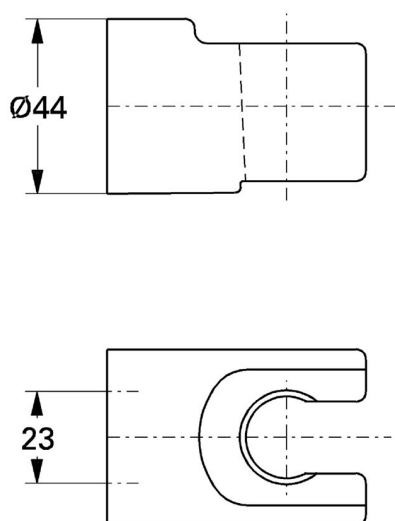

ENJOY WATER

Relaxa Trio Shower on Fixed Wall Hook

TECHNICAL SPECIFICATIONS

PRODUCT NO: **48922B**, Relaxa Trio Hand Shower on fixed wall hook with wall union & flexible hose