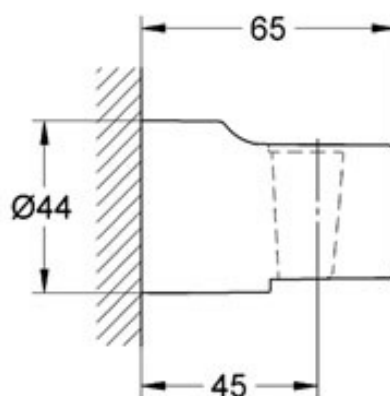

ENJOY WATER

Relaxa Trio Shower on Fixed Wall Hook

TECHNICAL SPECIFICATIONS

PRODUCT NO: **48922B**, Relaxa Trio Hand Shower on fixed wall hook with wall union & flexible hose