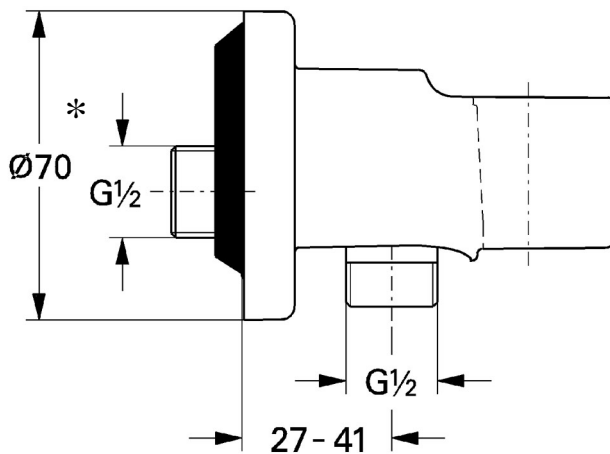

## Relaxa Trio Shower on Hook/Union

### TECHNICAL SPECIFICATIONS

\* – 1/2" female BSP thread adaptor supplied standard

PRODUCT NO: **48928B**, Relaxa Trio Hand Shower on fixed hook/union combo with flexible hose