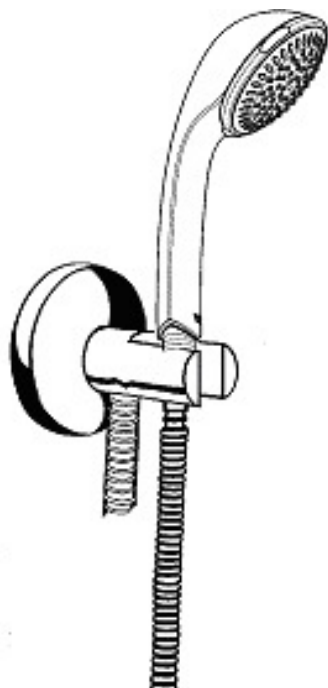

ENJOY WATER

## Relaxa Trio Shower on Hook/Union

### TECHNICAL SPECIFICATIONS

\* – 1/2" female BSP thread adaptor supplied standard

PRODUCT NO: **48928B**, Relaxa Trio Hand Shower on fixed hook/union combo with flexible hose