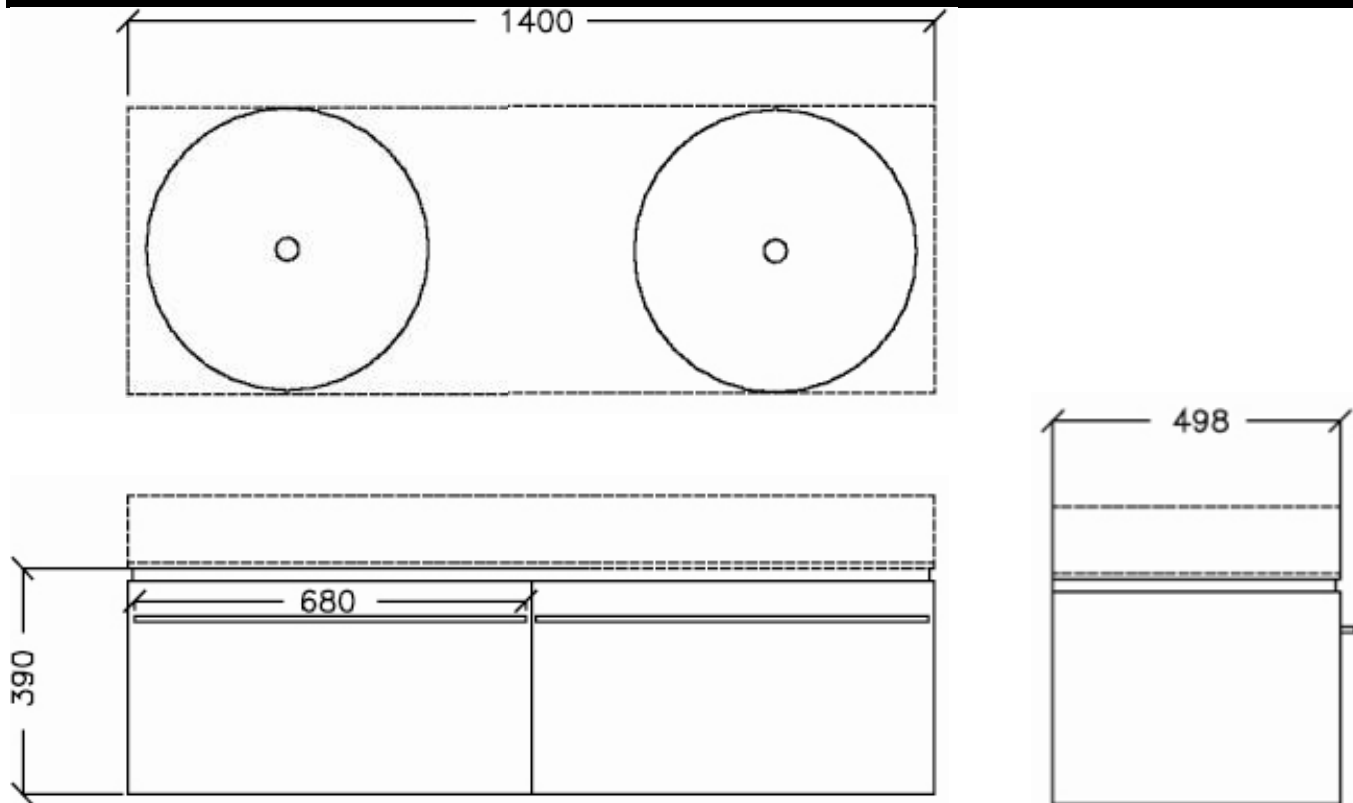

Trend 1400mm Double Drawer Wall Hung Cabinet

TECHNICAL SPECIFICATIONS

PRODUCT NO: TR10SW1401, Trend 1400mm Double Drawer Wall Hung Cabinet
Note: suits Bette Basins AO26HLW2 & AO24HLW2
BASIN NOT INCLUDED