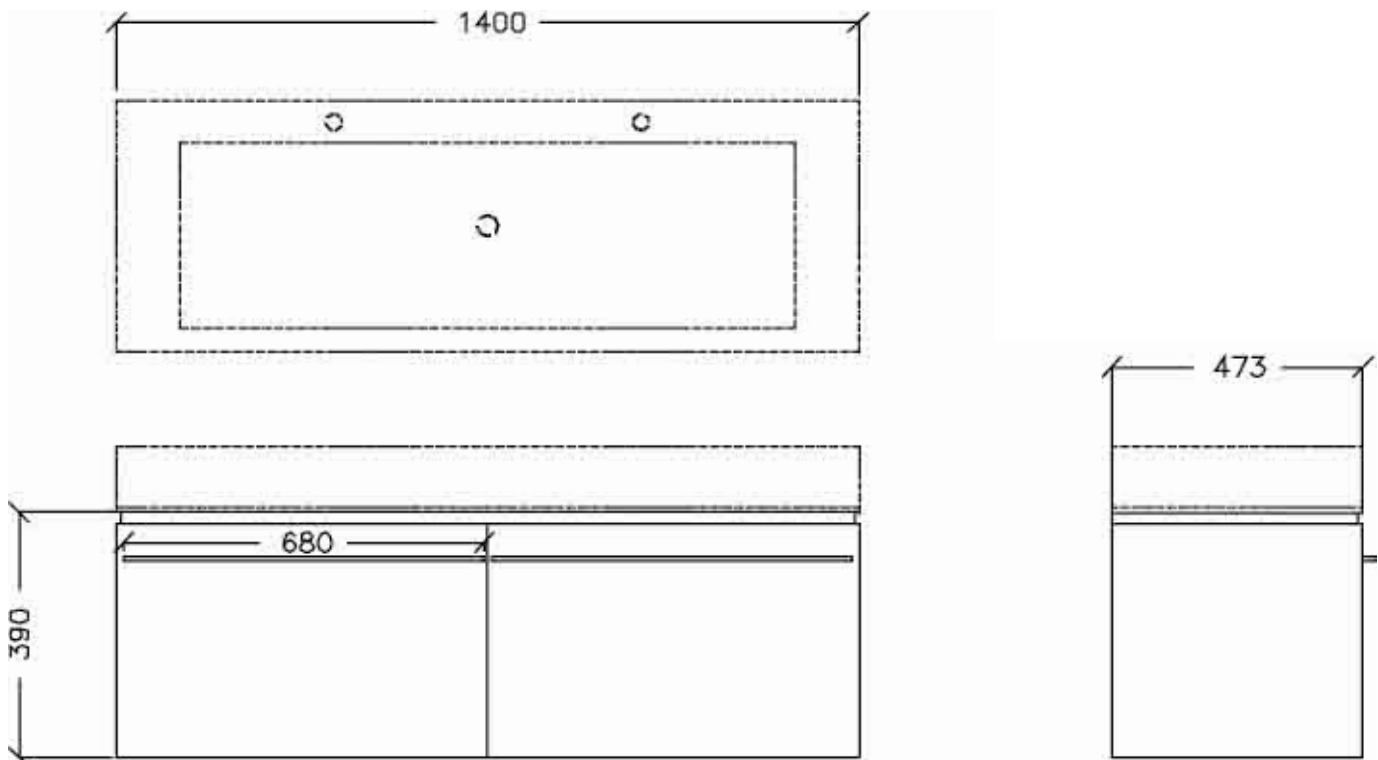

Trend 1400mm Double Drawer Wall Hung Cabinet

TECHNICAL SPECIFICATIONS

PRODUCT NO: TR20SW1401, Trend 1400mm Double Drawer Wall Hung Cabinet
Note: suits Bette Basins AO46HLW2 & AO52HLW2
BASIN NOT INCLUDED