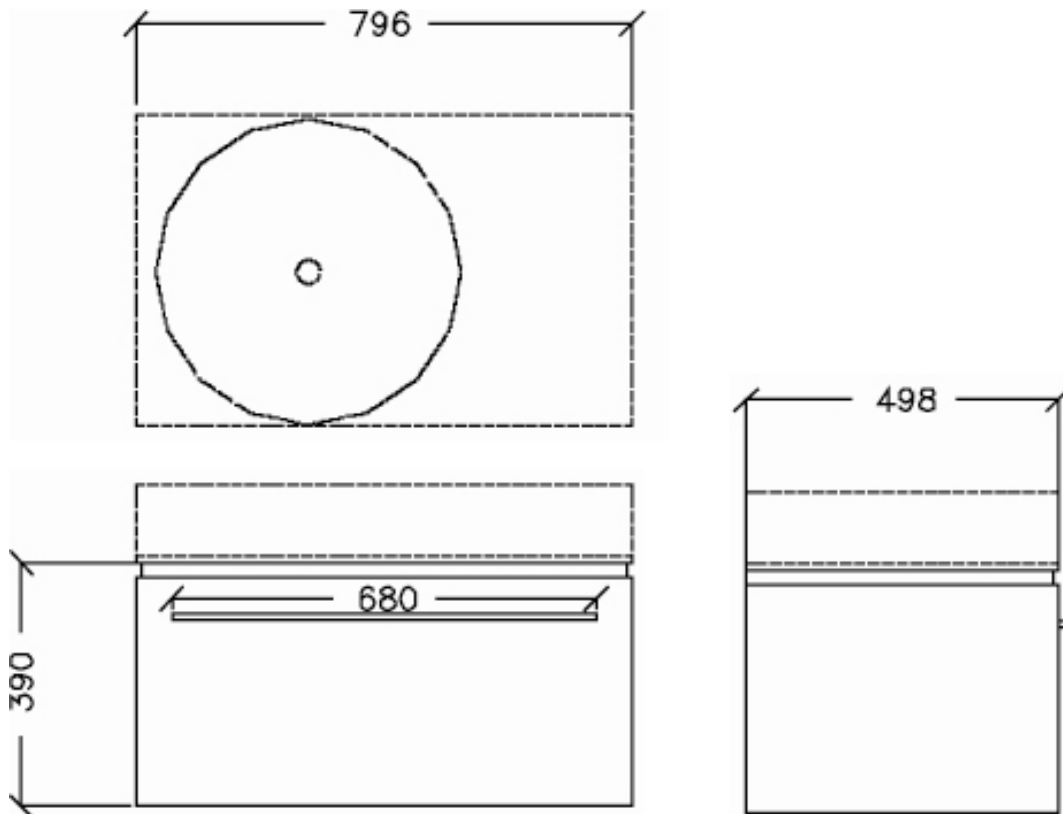

Trend 800mm Wall Hung Cabinet

TECHNICAL SPECIFICATIONS

PRODUCT NO: TR10SW0801, Trend 800mm Wall Hung Cabinet
Note: suits Bette Bowl Basins A014HLL1 & A018HLW1
BASIN NOT INCLUDED