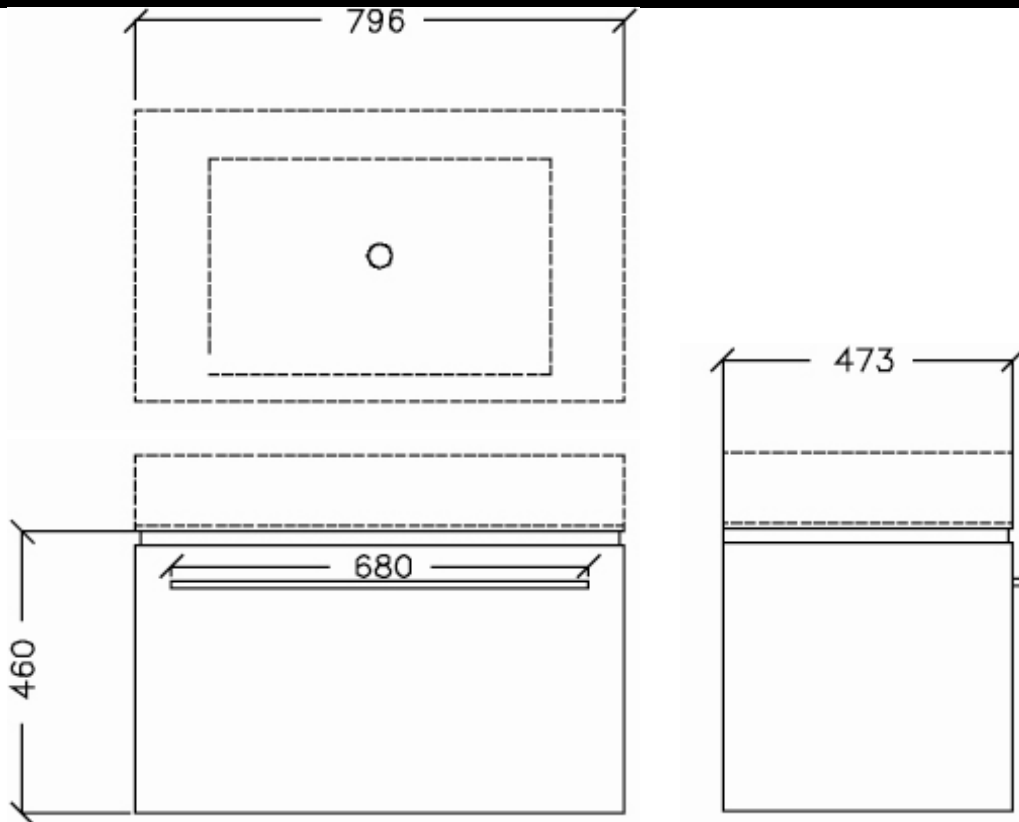

Trend 800mm Wall Hung Cabinet

TECHNICAL SPECIFICATIONS

PRODUCT NO: TR20SW0801, Trend 800mm Wall Hung Cabinet

Note: suits Bette Basins A048HLW1 & A054HLW1

BASIN NOT INCLUDED