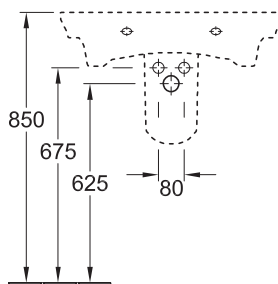

LA BELLE COUNTER TOP BASIN - 700MM WITH CERAMICPLUS

Product Image

Technical Specification

Waste & Tapware not included
Recommended Waste 94240

Description

La Belle Counter Top Basin

700 x 460mm

- | | |
|----------------------|---|
| 6126G1R1CB | 1 Taphole |
| 6126G1R301CB | 3 Taphole |
| 6126G1R1TB | 1 Taphole w/- trap cover |
| 6126G1R1SDLCB | 1 Taphole w/- pedestal |
| 612G1R1SDRCB | 1 Taphole basin w/- soap dispenser on LHS |

Additional Information

- Basins Supplied Standard with Ceramic
- Non-Closeable Waste Optional
- Closeable Waste available
- Recommended Code – 943240S
- Note: Suitable for counter-top usage or wall mounting.