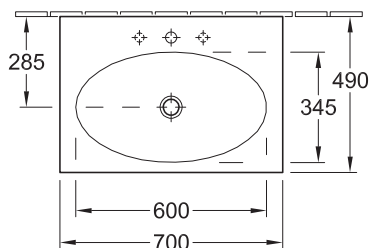

LA BELLE COUNTER TOP BASIN - 700MM WITH CERAMICPLUS

Product Image

Technical Specification

Waste & Tapware not included
Recommended Waste 94240

Description

La Belle Counter Top Basin

700 x 460mm

- | | |
|----------------------|---|
| 6126G1R1CB | 1 Taphole |
| 6126G1R301CB | 3 Taphole |
| 6126G1R1TB | 1 Taphole w/- trap cover |
| 6126G1R1SDLCB | 1 Taphole w/- pedestal |
| 612G1R1SDRCB | 1 Taphole basin w/- soap dispenser on LHS |

Additional Information

- Basins Supplied Standard with Ceramic
- Non-Closeable Waste Optional
- Closeable Waste available
- Recommended Code – 943240S
- Note: Suitable for counter-top usage or wall mounting.