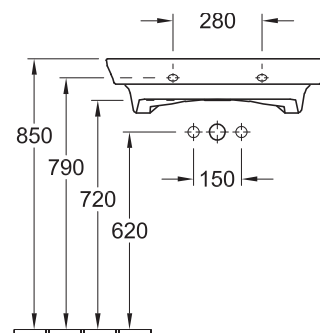

LA BELLE COUNTER TOP BASIN - 700MM WITH CERAMICPLUS

Product Image

Technical Specification

Waste & Tapware not included
Recommended Waste 94240

Description

La Belle Counter Top Basin

700 x 460mm

- | | |
|----------------------|---|
| 6126G1R1CB | 1 Taphole |
| 6126G1R301CB | 3 Taphole |
| 6126G1R1TB | 1 Taphole w/- trap cover |
| 6126G1R1SDLCB | 1 Taphole w/- pedestal |
| 612G1R1SDRCB | 1 Taphole basin w/- soap dispenser on LHS |

Additional Information

- Basins Supplied Standard with Ceramic
- Non-Closeable Waste Optional
- Closeable Waste available
- Recommended Code – 943240S
- Note: Suitable for counter-top usage or wall mounting.