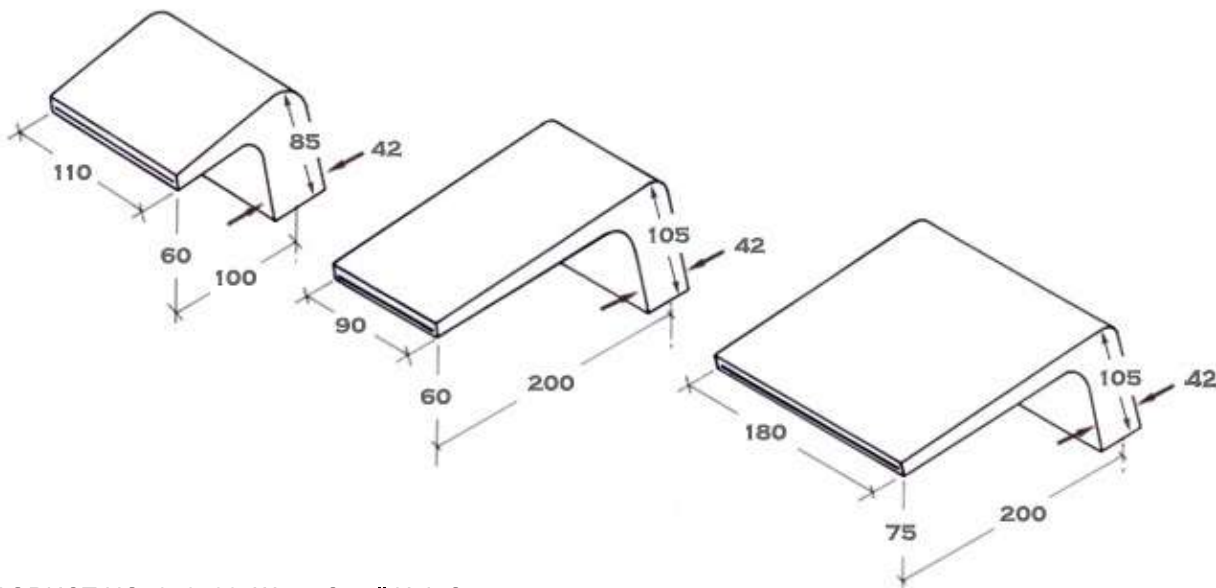

Wave Hob Spouts

TECHNICAL SPECIFICATIONS

PRODUCT NO: **910100**, Wave Small Hob Spout 100mm x 100mm
PRODUCT NO: **900200**, Wave Medium Hob Spout 200mm x 90mm
PRODUCT NO: **918200**, Wave Large Hob Spout 200mm x 180mm