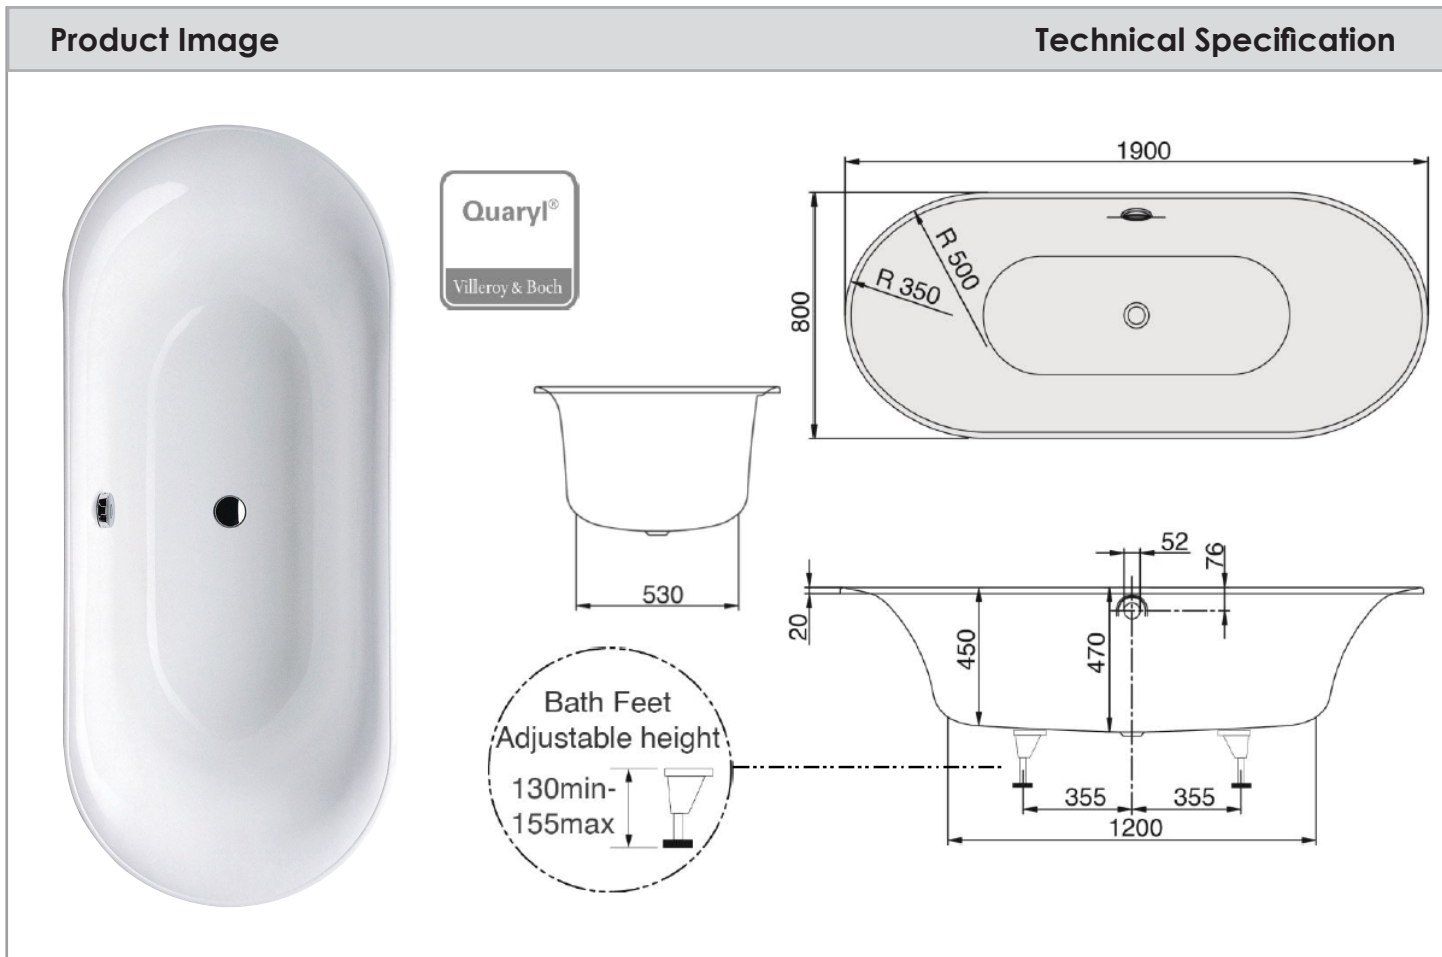

CETUS OVAL BATH

Description	
CETUS OVAL BATH	
BQ190CEU7VB	1900x800mm
BQ190CEU7WFB	1900x800mm with Bath Filler

Additional Information
<ul style="list-style-type: none"> • Includes Chrome Waste / Overflow Combination • Bath is pre-drilled for end overflow / bath filler location • Adjustable Bath Feet supplied standard • Available with optional integrated Bath Filler • For Bath Filler Option, a mixed water supply rough-in point needs to be close to the bath filler/ overflow location and be at least 250mm below the top of the bath • Made from Quaryl® • 10 Year Warranty *Conditions Apply