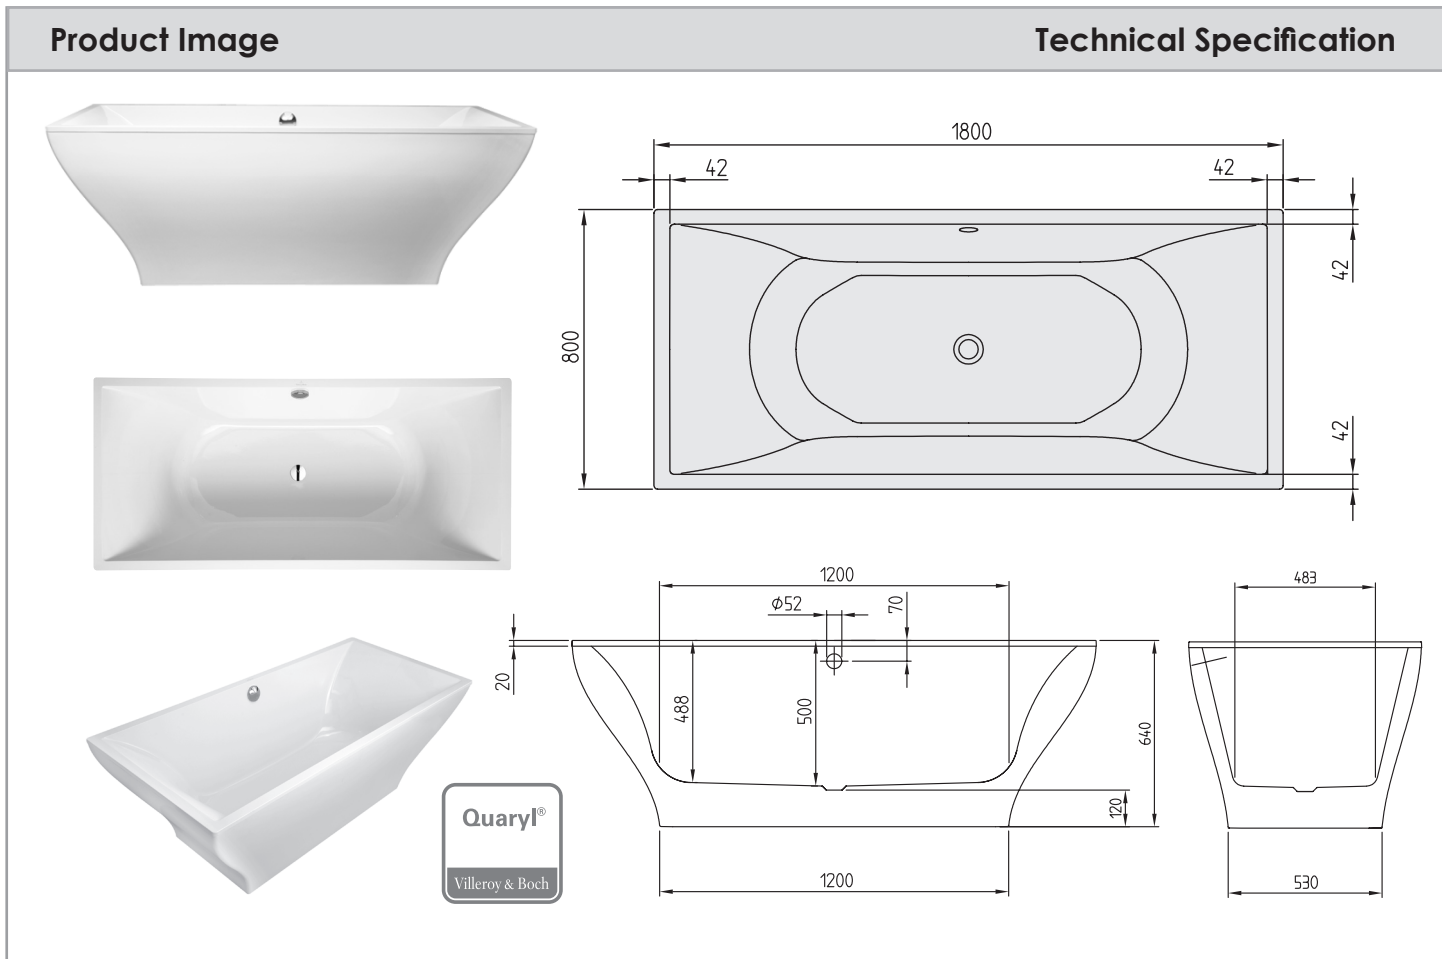

LA BELLE FREESTANDING BATH

Description	
LA BELLE FREESTANDING BATH	
BQ180LAB2PB	1800x800mm
BQ180LAB2PWFB	1800x800mm with Bath Filler

Additional Information
<ul style="list-style-type: none"> • Includes Chrome Waste / Overflow Combination • Bath is pre-drilled for central overflow / bath filler location • Adjustable Bath Feet supplied standard • Available with optional integrated Bath Filler • For Bath Filler Option, a mixed water supply rough-in point needs to be close to the bath filler/ overflow location and be at least 250mm below the top of the bath • Made from Quaryl® • 10 Year Warranty *Conditions Apply