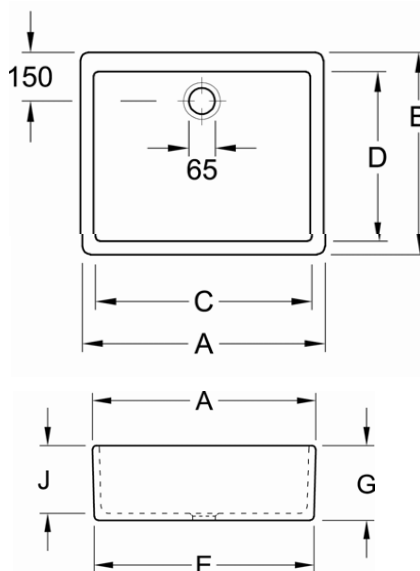

SINGLE BOWL SINK 595mm x 500mm

Product Image	Technical Specification
---------------	-------------------------

	A	B	C	D	E	G	J
6322 00	595	500	555	430	585	200	180

IMPORTANT NOTES:

- Flexible sealant to be used between the outer wall of sink and bench-top
- Use of epoxy glues will void warranty
- Due to possible variances each sink should be used to determine individual bench-top/cabinet cutouts
- Wastes for sink cannot accommodate, or be enlarged to accommodate, 80mm garbage disposal wastes
- All Villeroy & Boch sinks with overflow have a flow rate of 15litres per minute through the overflow hole

Description

Single Bowl Sink

63220001CB Single Bowl Sink

Additional Information

- 600 x 500 x 200mm deep
- With overflow
- No Taphole
- Includes Overflow Waste Set
- (Optional Wall Bracket available code : 69210000)