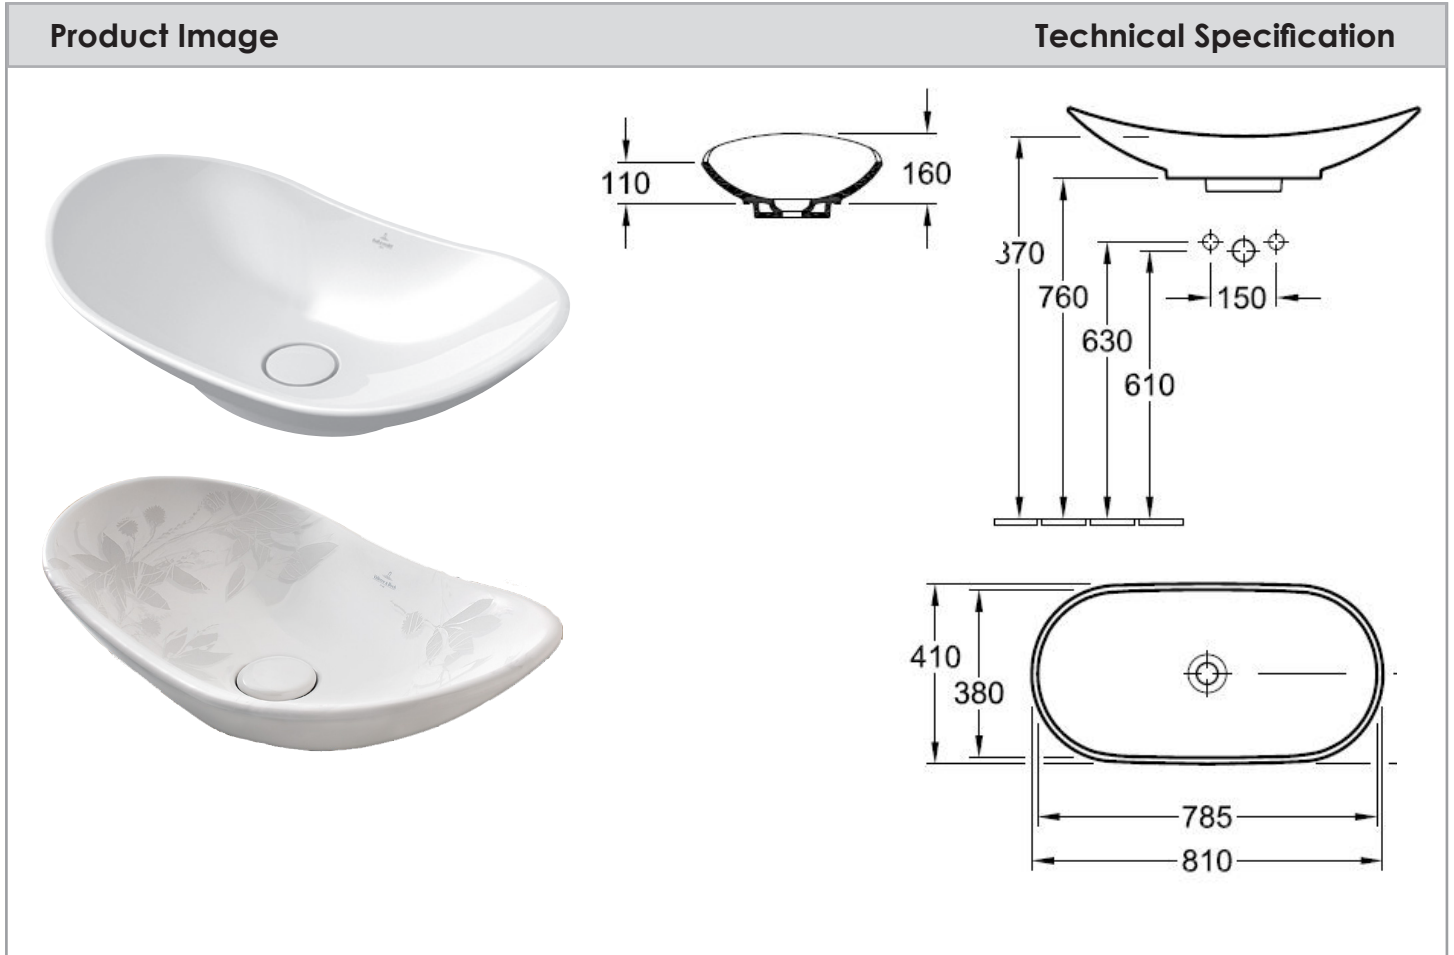

MY NATURE SURFACE MOUNTED BASIN 810MM

Description	
<p>My Nature 810mm Surface-Mounted Basin With CeramicPlus - No Tap Hole</p>	
<p>411080R1</p>	<p>White</p>
<p>4110803R</p>	<p>Patterned</p>

Additional Information
<ul style="list-style-type: none"> • 5 Year Warranty *Conditions Apply • Available in CeramicPlus easy clean finish • Supplied with Ceramic Non-closeable Waste, optional Closeable Waste available refer code 943240S