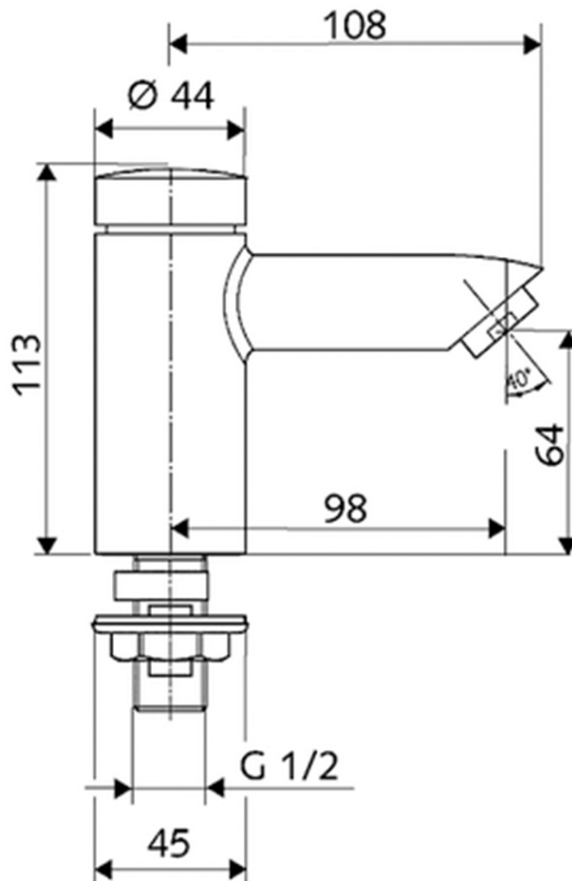

Petit Self Closing Tap

Product Image

Product Details

SKU:	021300699
Brand:	Schell
Range:	Petit
Warranty:	2 Years
WELS:	6 Star 5 LPM, Reg #: T29695

Additional Features

Technical Specification

Required Product

Note: All dimensions are in millimetres and are subject to normal manufacturing variations. Always use the physical product measurements for cut-outs and rough-ins as the technical details shown may differ from the actual product. Use acetic cured silicone sealant. Do not use epoxy type adhesives. Clean with damp cloth. Do not use abrasive cleaners, liquids or pastes.