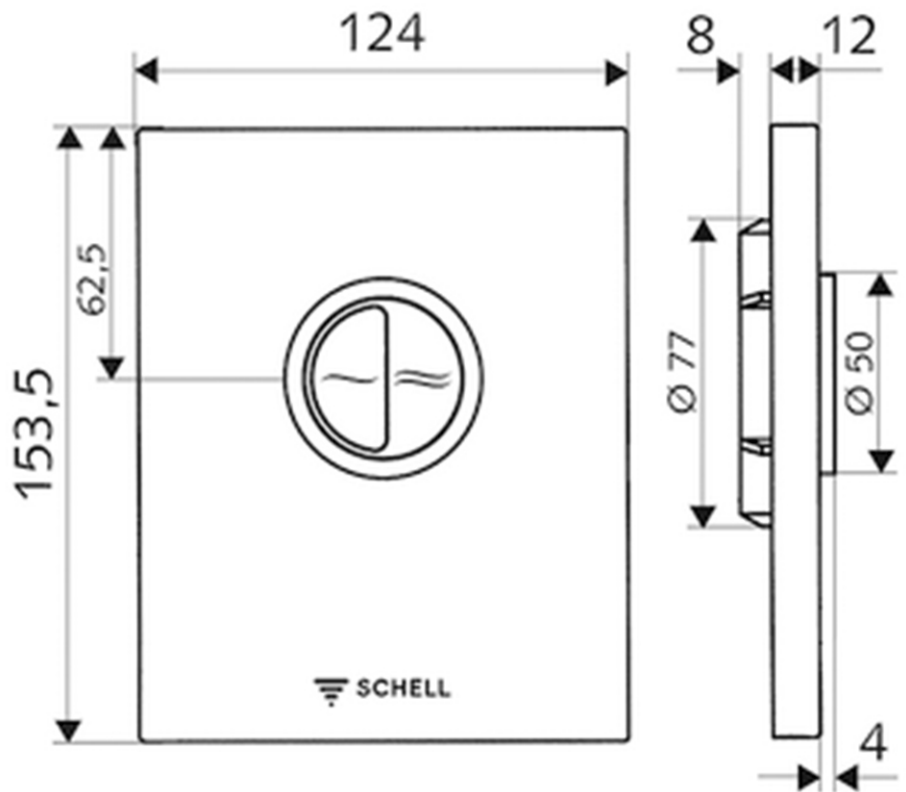

# Compact II Flush Plate Low Pressure

Chrome

**Product Image**

**Product Details**

<b>SKU:</b>	<b>028140699</b>
Brand:	Schell
Range:	Compact
Warranty:	2 Years
WELS:	N/A

**Additional Features**

**Required Product**  
011370099 Compact II Flush Valve Body LP

**Recommended Products**

**Additional Notes**  
\* Dual Flush

**Technical Specification**

*Note: All dimensions are in millimetres and are subject to normal manufacturing variations. Always use the physical product measurements for cut-outs and rough-ins as the technical details shown may differ from the actual product. Use acetic cured silicone sealant. Do not use epoxy type adhesives. Clean with damp cloth. Do not use abrasive cleaners, liquids or pastes.*