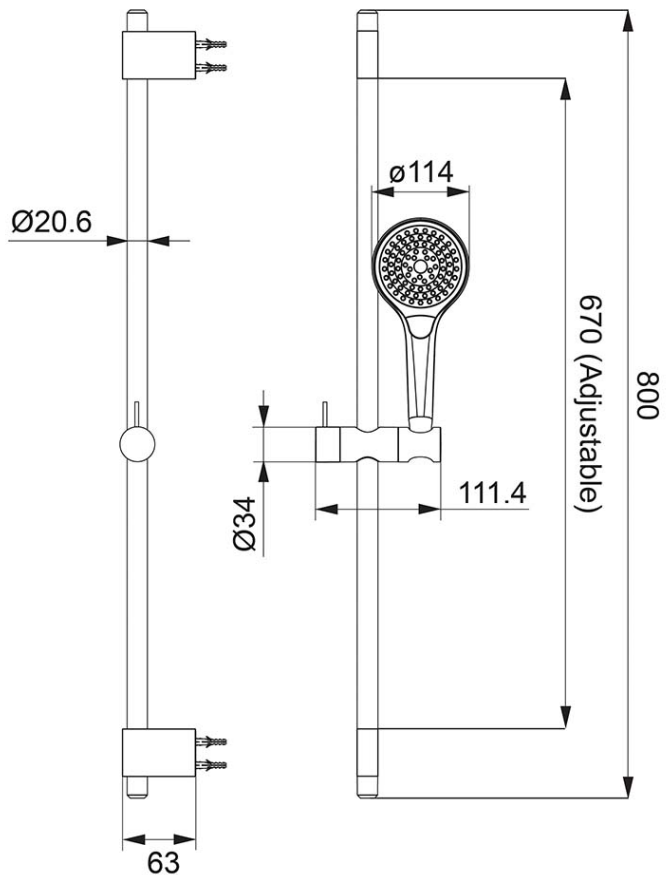

# Embrace Rail Set

Gun Metal

**Product Image** **Product Details**

**Code:** 1006990B  
**Brand:** Villeroy & Boch  
**Range:** Embrace  
**Warranty:** 7 Years\*  
**WELS:** 3 Star 9 LPM, Reg #: S12343

**Additional Features** **Technical Specification**

**Required Product**

**Recommended Products**

**Additional Notes**

- Adjustable 800mm Rail
- Easy Clean Silicon Nozzles
- One Touch Selector Button
- 1600mm Shower Hose

\*Please visit [argentaust.com.au/warranty](http://argentaust.com.au/warranty) to view the full warranty

*Note: All dimensions are in millimetres and are subject to normal manufacturing variations. It is recommended to use the physical product measurements for cut-outs and rough-ins as the technical details shown may differ from the actual product. Use acetic cured silicone sealant. Do not use epoxy type adhesives. Clean with damp cloth. Do not use abrasive cleaners, liquids or pastes.*