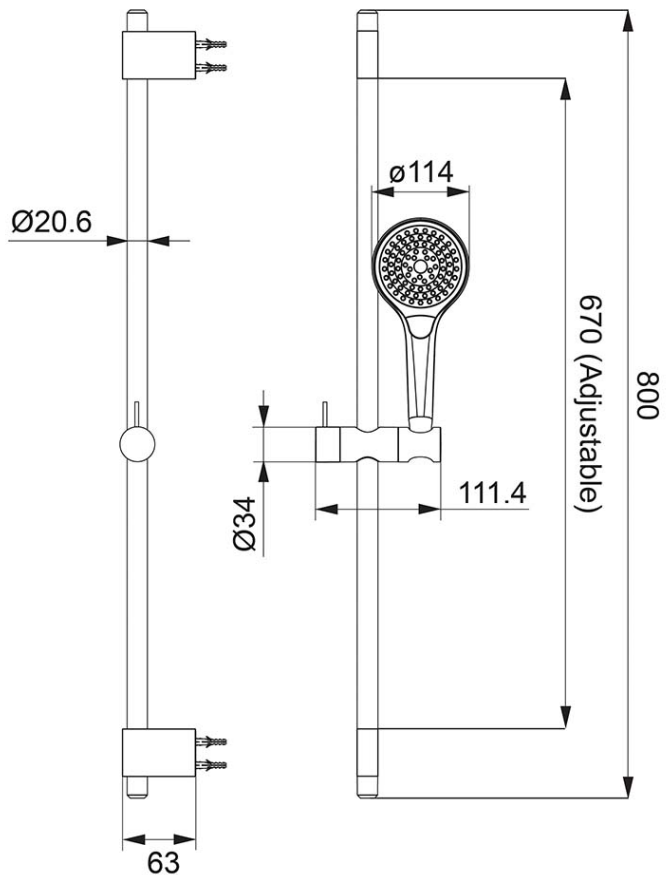

Embrace Rail Set

Matte Black

Product Image **Product Details**

Code: 1006995B
Brand: Villeroy & Boch
Range: Embrace
Warranty: 7 Years*
WELS: 3 Star 9 LPM, Reg #: S12343

Additional Features **Technical Specification**

Required Product

Recommended Products

Additional Notes

- Adjustable 800mm Rail
- Easy Clean Silicon Nozzles
- One Touch Selector Button
- 1600mm Shower Hose

*Please visit argentaust.com.au/warranty to view the full warranty

Note: All dimensions are in millimetres and are subject to normal manufacturing variations. It is recommended to use the physical product measurements for cut-outs and rough-ins as the technical details shown may differ from the actual product. Use acetic cured silicone sealant. Do not use epoxy type adhesives. Clean with damp cloth. Do not use abrasive cleaners, liquids or pastes.