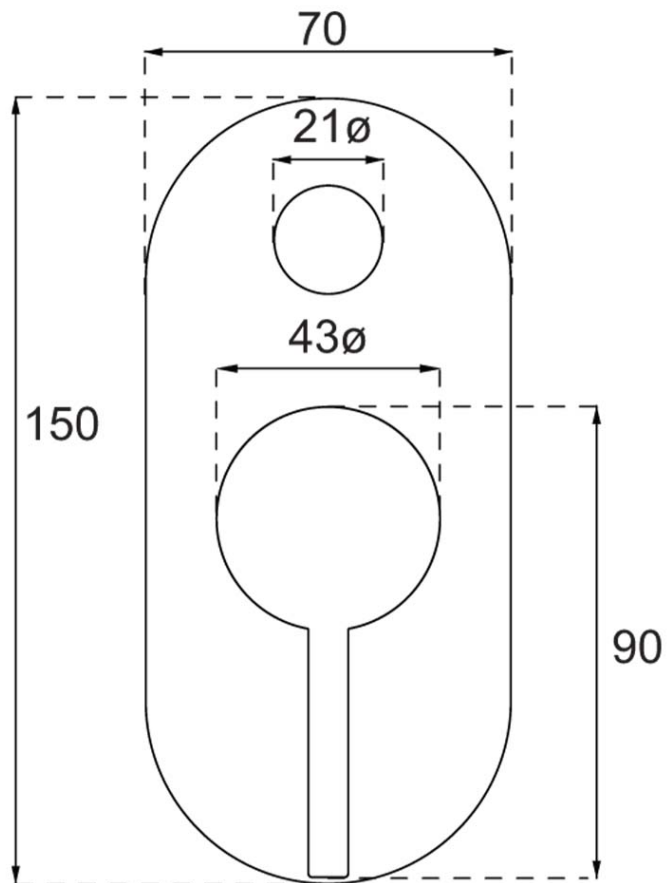

Vita Diverter Mixer Trim

Brushed Nickel

Product Image **Product Details**

Code: 1101680B
Brand: Villeroy & Boch
Range: Vita
Warranty: 15 Years*
WELS: N/A

Additional Features **Technical Specification**

Required Product
 ColourChoice 4485500

Recommended Products

Additional Notes

- 35mm Ceramic Cartridge
- Push Button Diverter Activation

Installation Instructions

- * NOT COMPATIBLE WITH UNIVERSAL BODY
- * ONLY USE COLOURCHOICE BODY 4485500

*Please visit argentaust.com.au/warranty to view the full warranty

Note: All dimensions are in millimetres and are subject to normal manufacturing variations. Always use the physical product measurements for cut-outs and rough-ins as the technical details shown may differ from the actual product. Use acetic cured silicone sealant. Do not use epoxy type adhesives. Clean with damp cloth. Do not use abrasive cleaners, liquids or pastes.