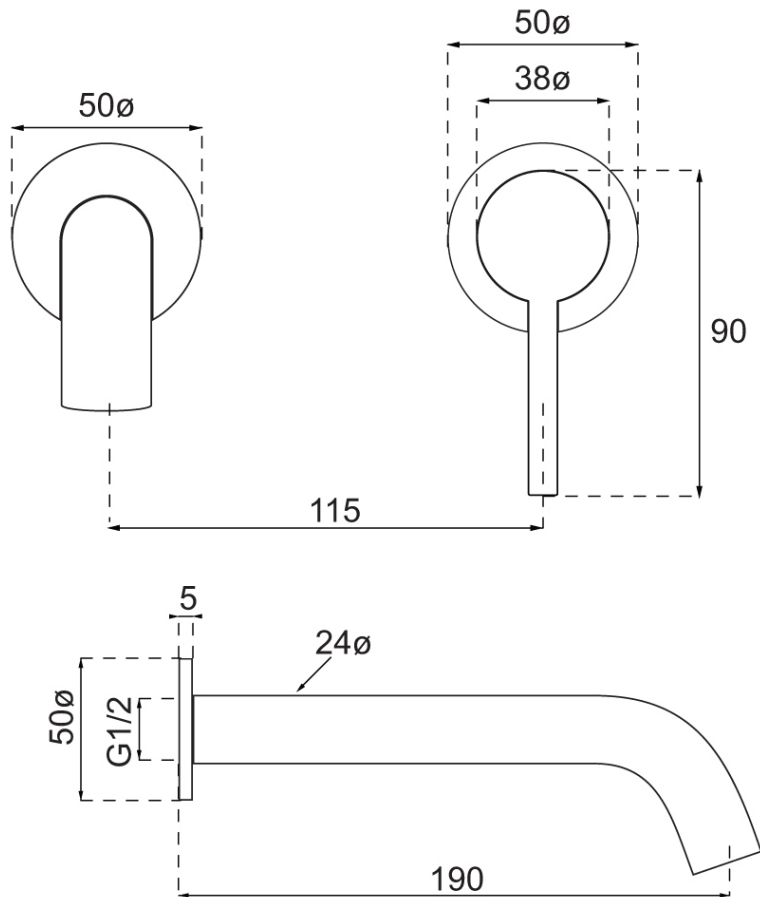

Installation Instructions

* NOT COMPATIBLE WITH UNIVERSAL BODY
* ONLY USE COLOURCHOICE BODY 6622500

*Please visit argentaust.com.au/warranty to view the full warranty

Note: All dimensions are in millimetres and are subject to normal manufacturing variations. Always use the physical product measurements for cut-outs and rough-ins as the technical details shown may differ from the actual product. Use acetic cured silicone sealant. Do not use epoxy type adhesives. Clean with damp cloth. Do not use abrasive cleaners, liquids or pastes.